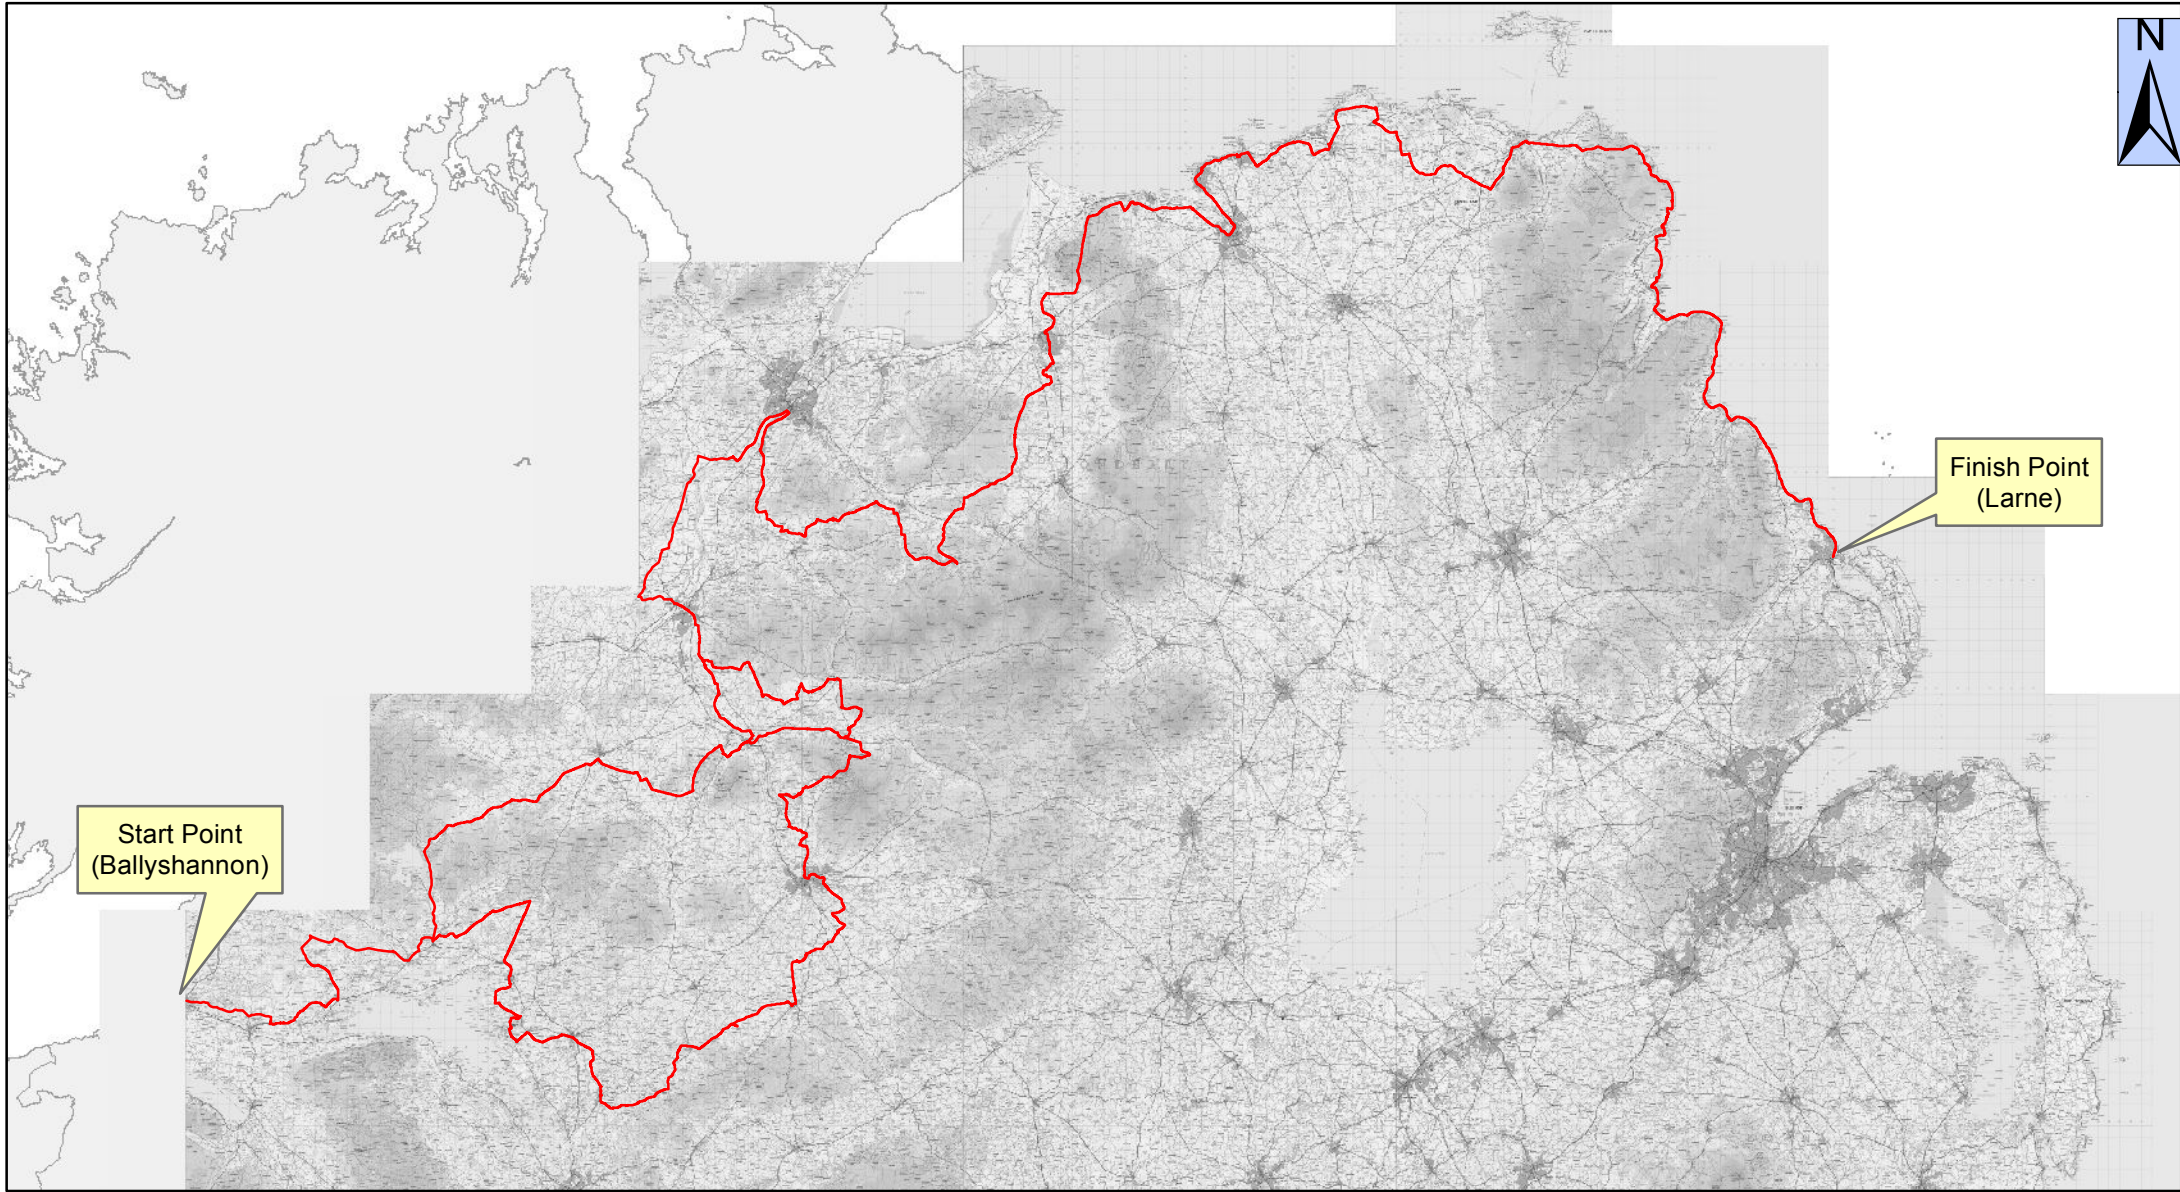

Ballyshannon to Larne Cycle Route

Start Point
(Ballyshannon)

Finish Point
(Larne)

1:50,000

CycleNI.com

Your definitive guide to cycling in Northern Ireland

This material is Crown Copyright and is reproduced with the permission of Land and Property Services under delegated authority from the Controller of Her Majesty's Stationary Office, © Crown copyright and database rights NIMA ESA&LA205.2