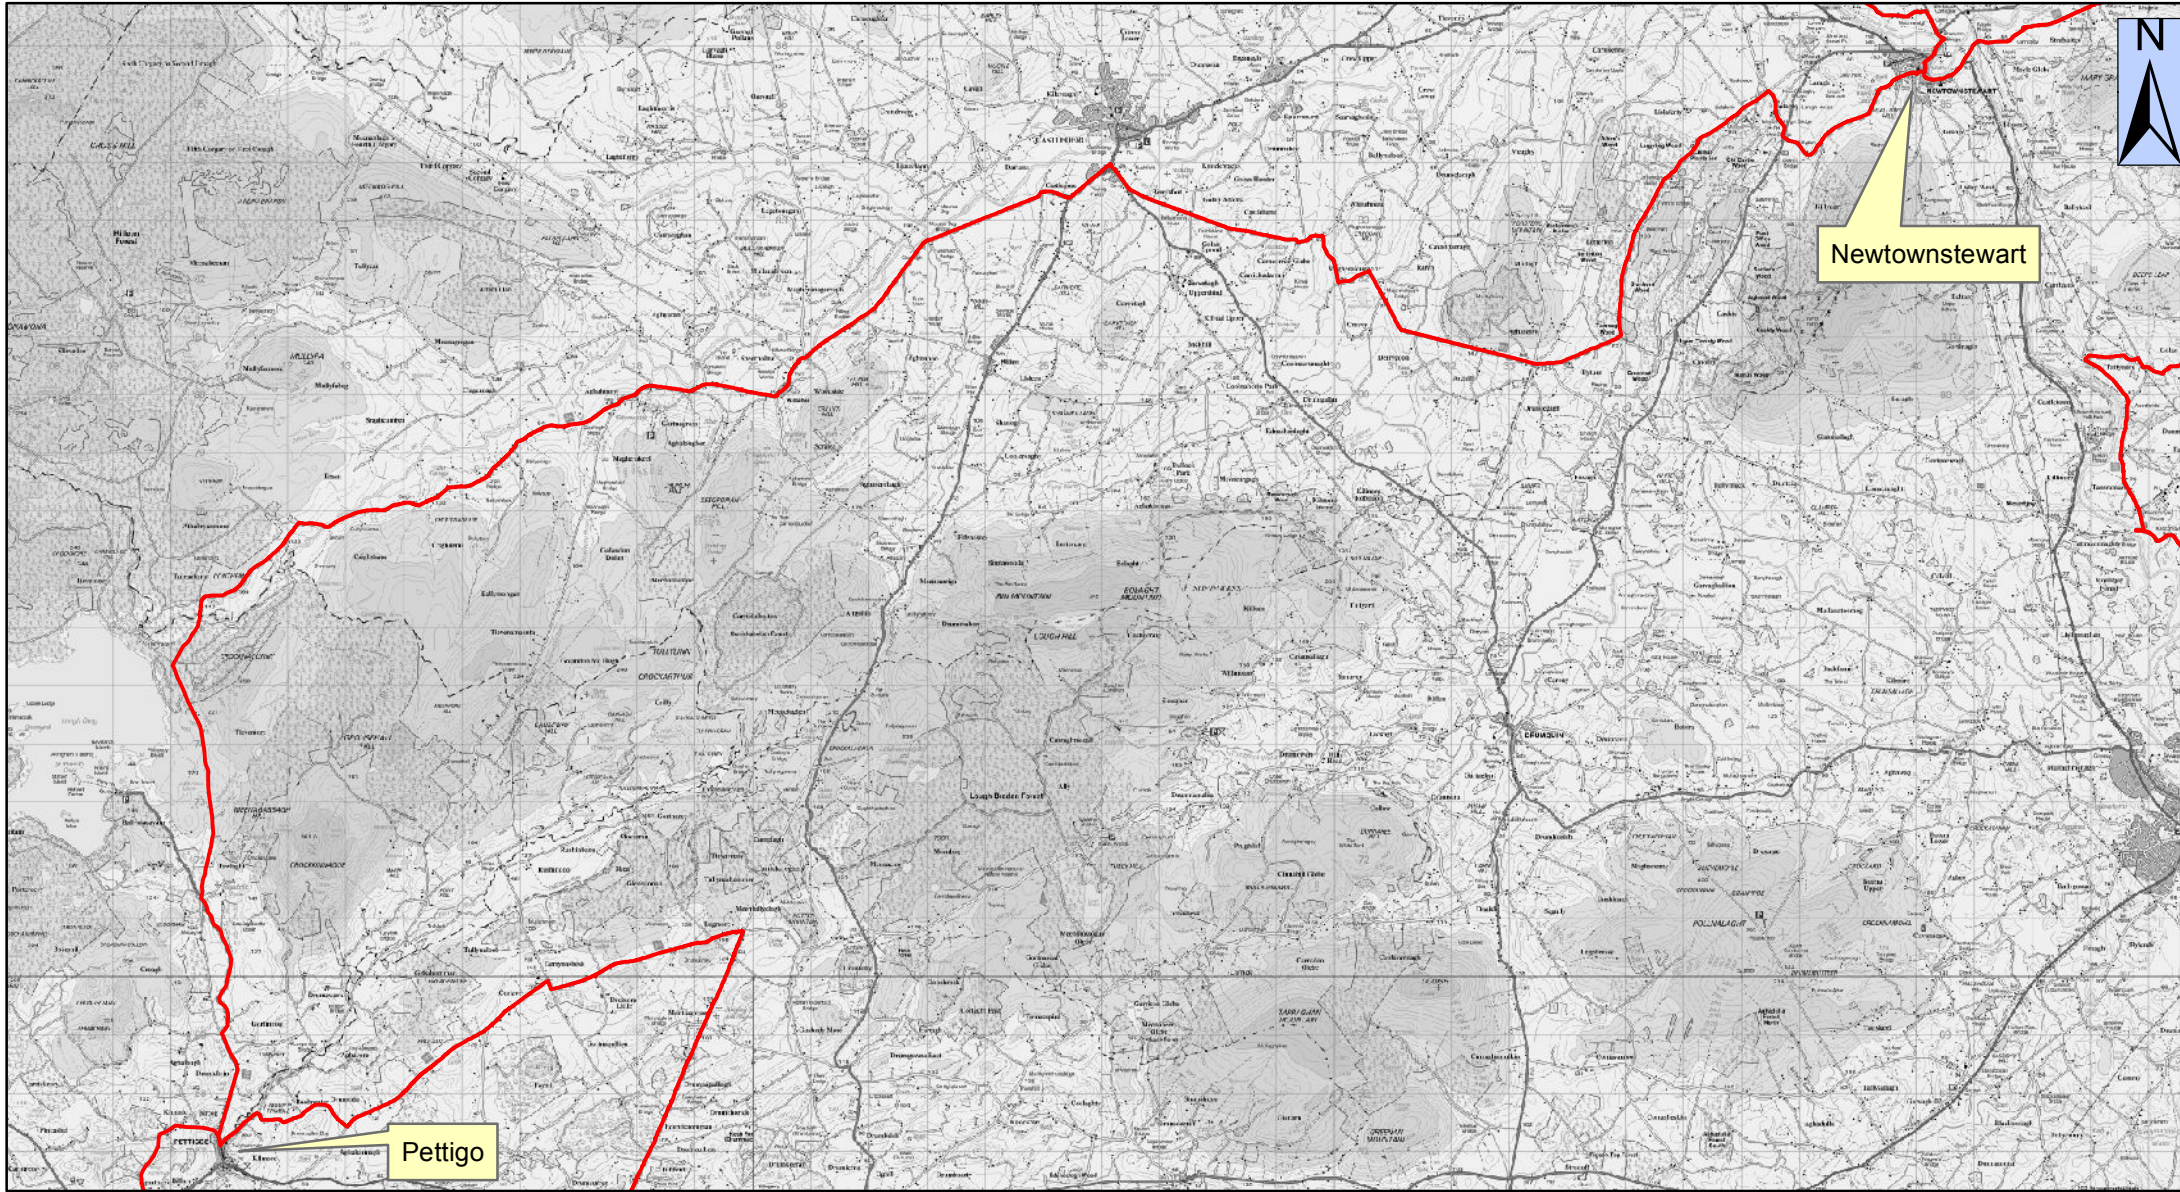

# Section 2 - Pettigo to Newtownstewart

1:130,000

CycleNI.com

Your definitive guide to cycling in Northern Ireland

This material is Crown Copyright and is reproduced with the permission of Land and Property Services under delegated authority from the Controller of Her Majesty's Stationary Office, © Crown copyright and database rights NIMA ESA&LA205.2