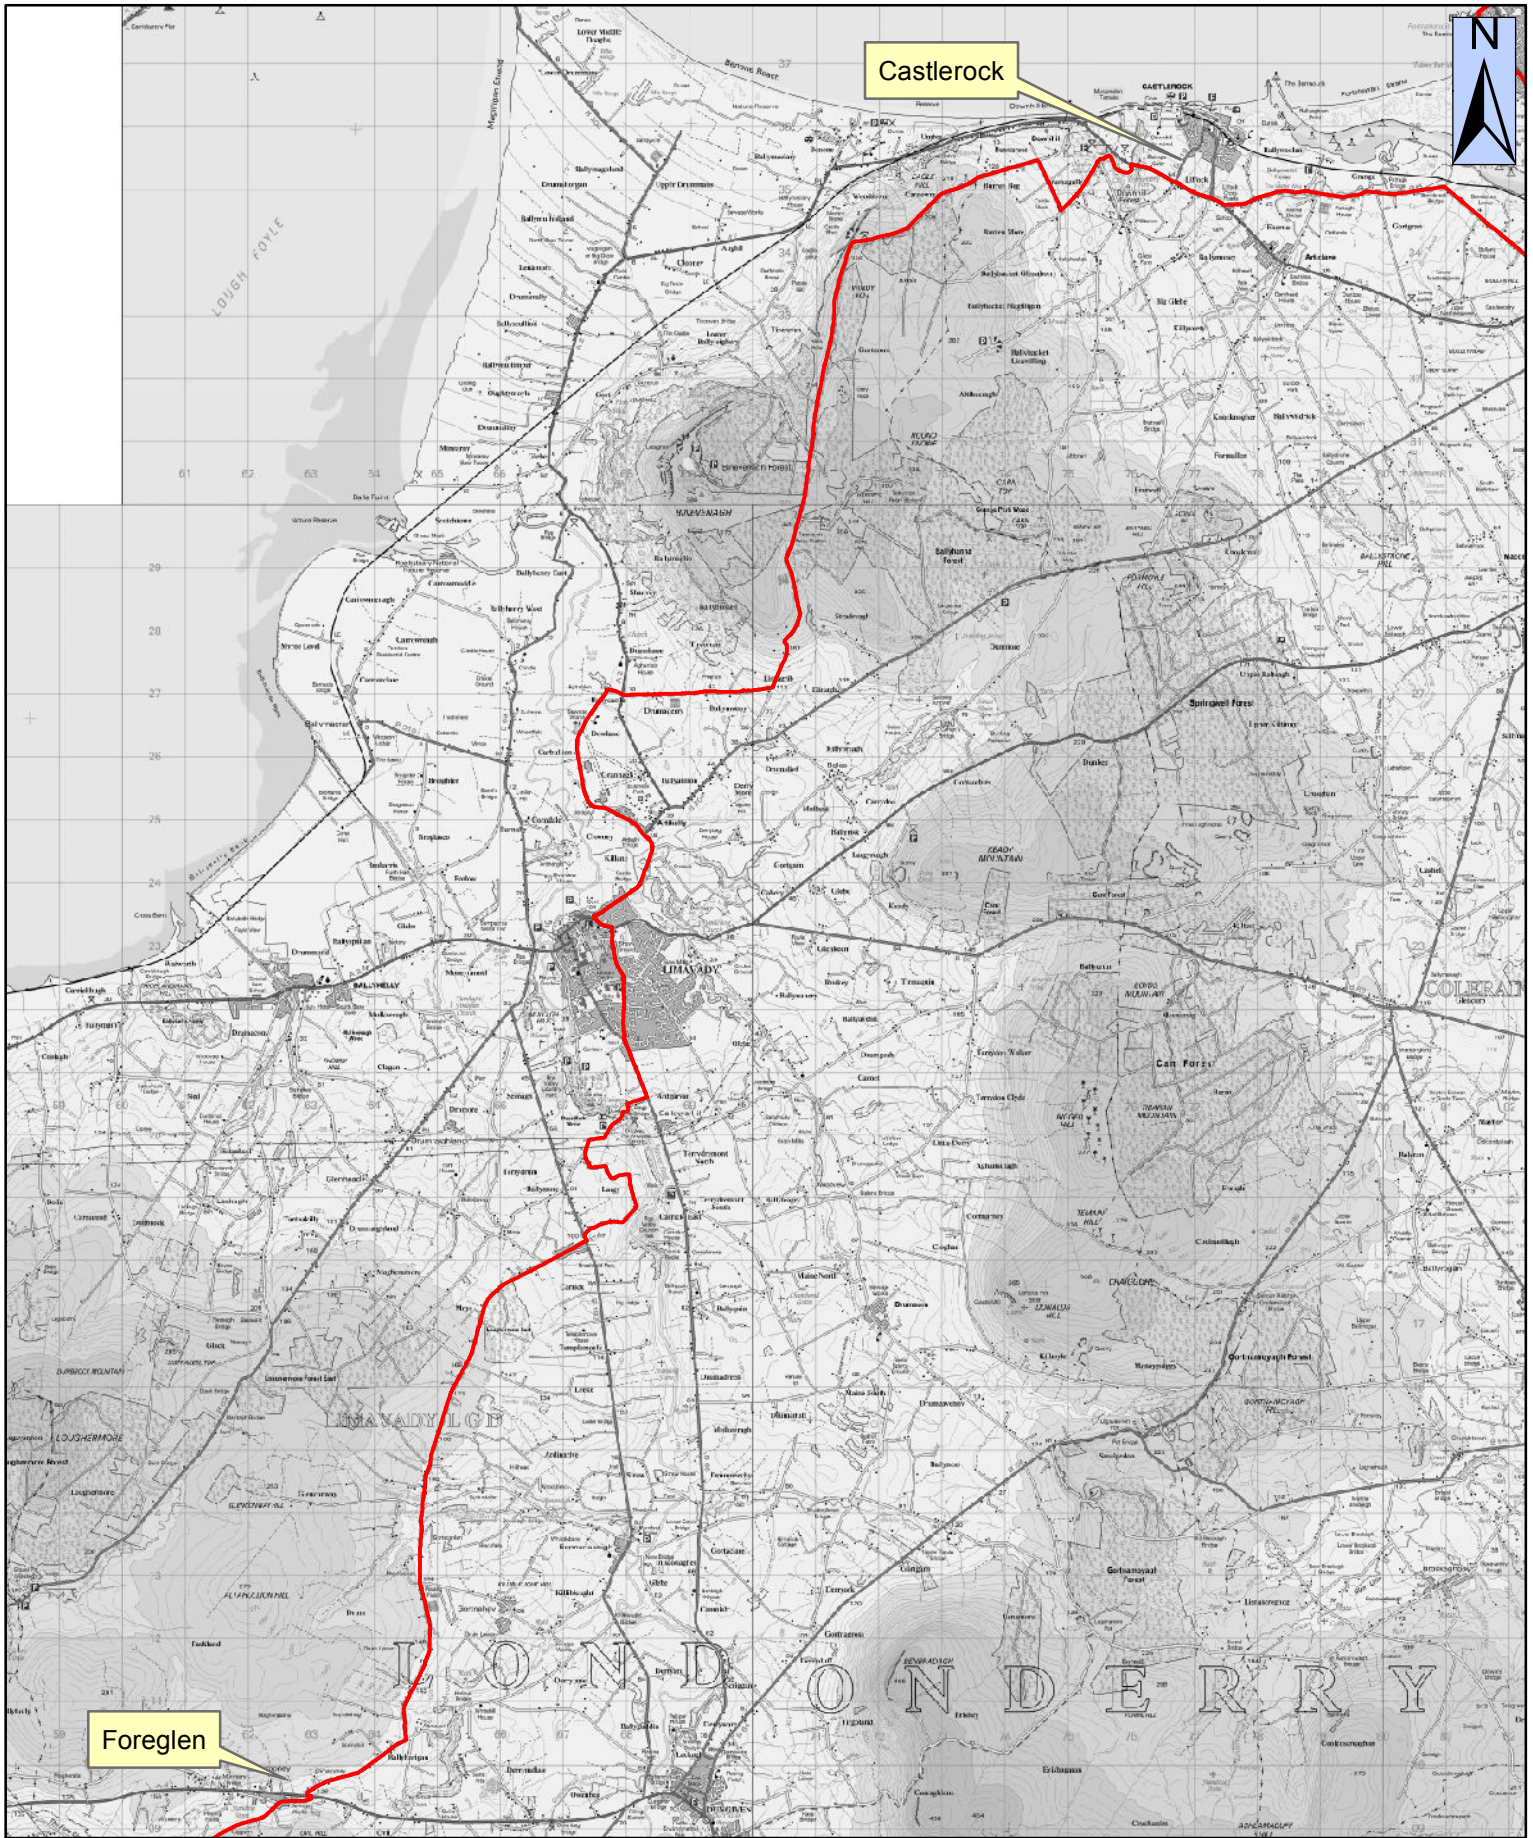

Section 7 - Foreglen - Castlerock

1:120,000

0 2 4 Miles

CycleNI.com

Your definitive guide to cycling in Northern Ireland

This material is Crown Copyright and is reproduced with the permission of Land and Property Services under delegated authority from the Controller of Her Majesty's Stationary Office, © Crown copyright and database rights NIMA ESA&LA205.2