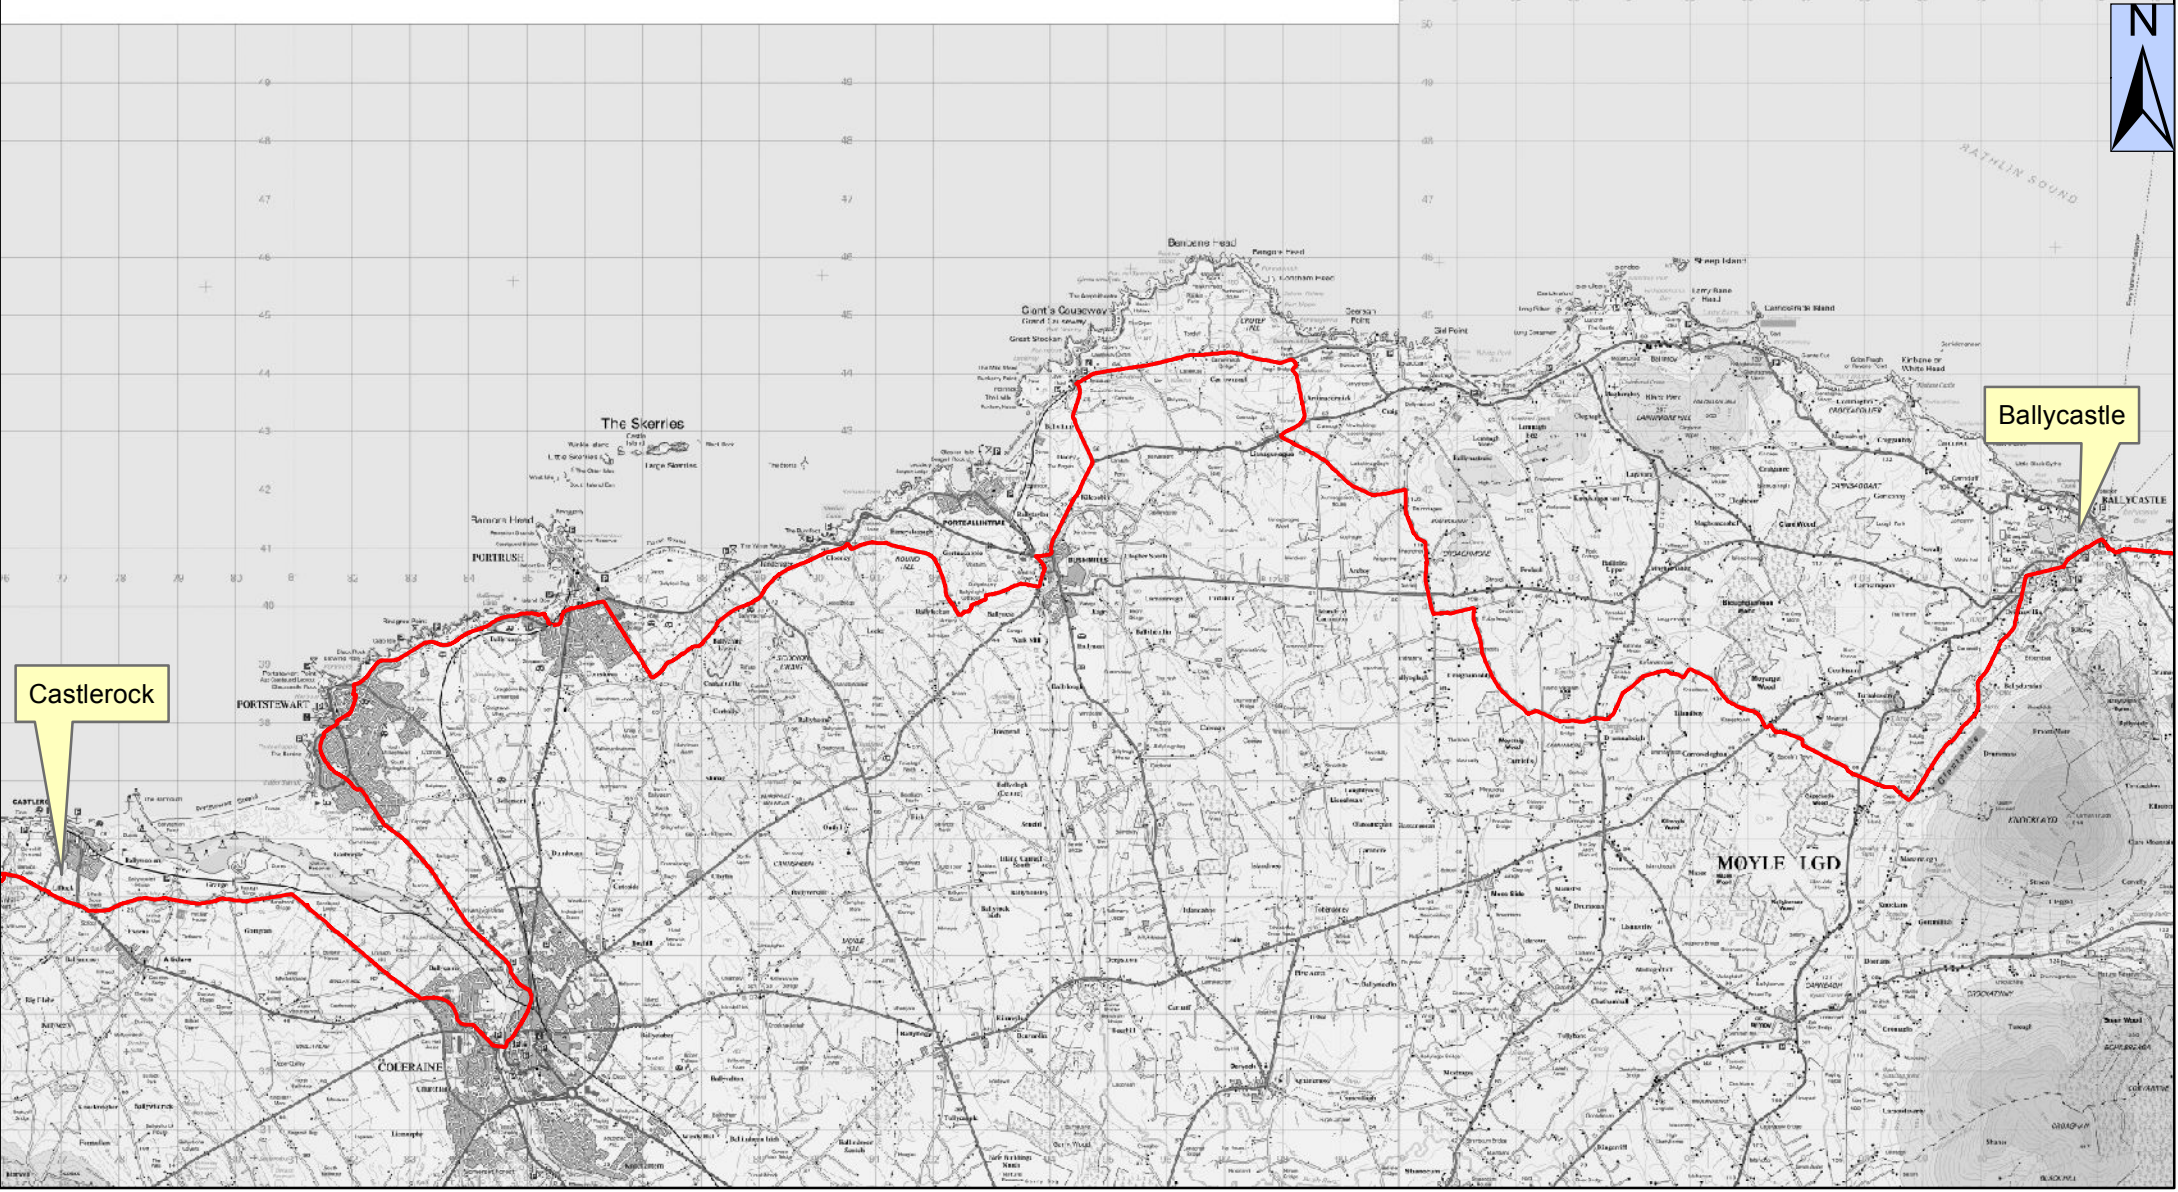

Section 8 - Castlerock - Ballycastle

Castlerock

Ballycastle

1:130,000

CycleNI.com
Your definitive guide to cycling in Northern Ireland

This material is Crown Copyright and is reproduced with the permission of Land and Property Services under delegated authority from the Controller of Her Majesty's Stationary Office, © Crown copyright and database rights NIMA ESA&LA205.2