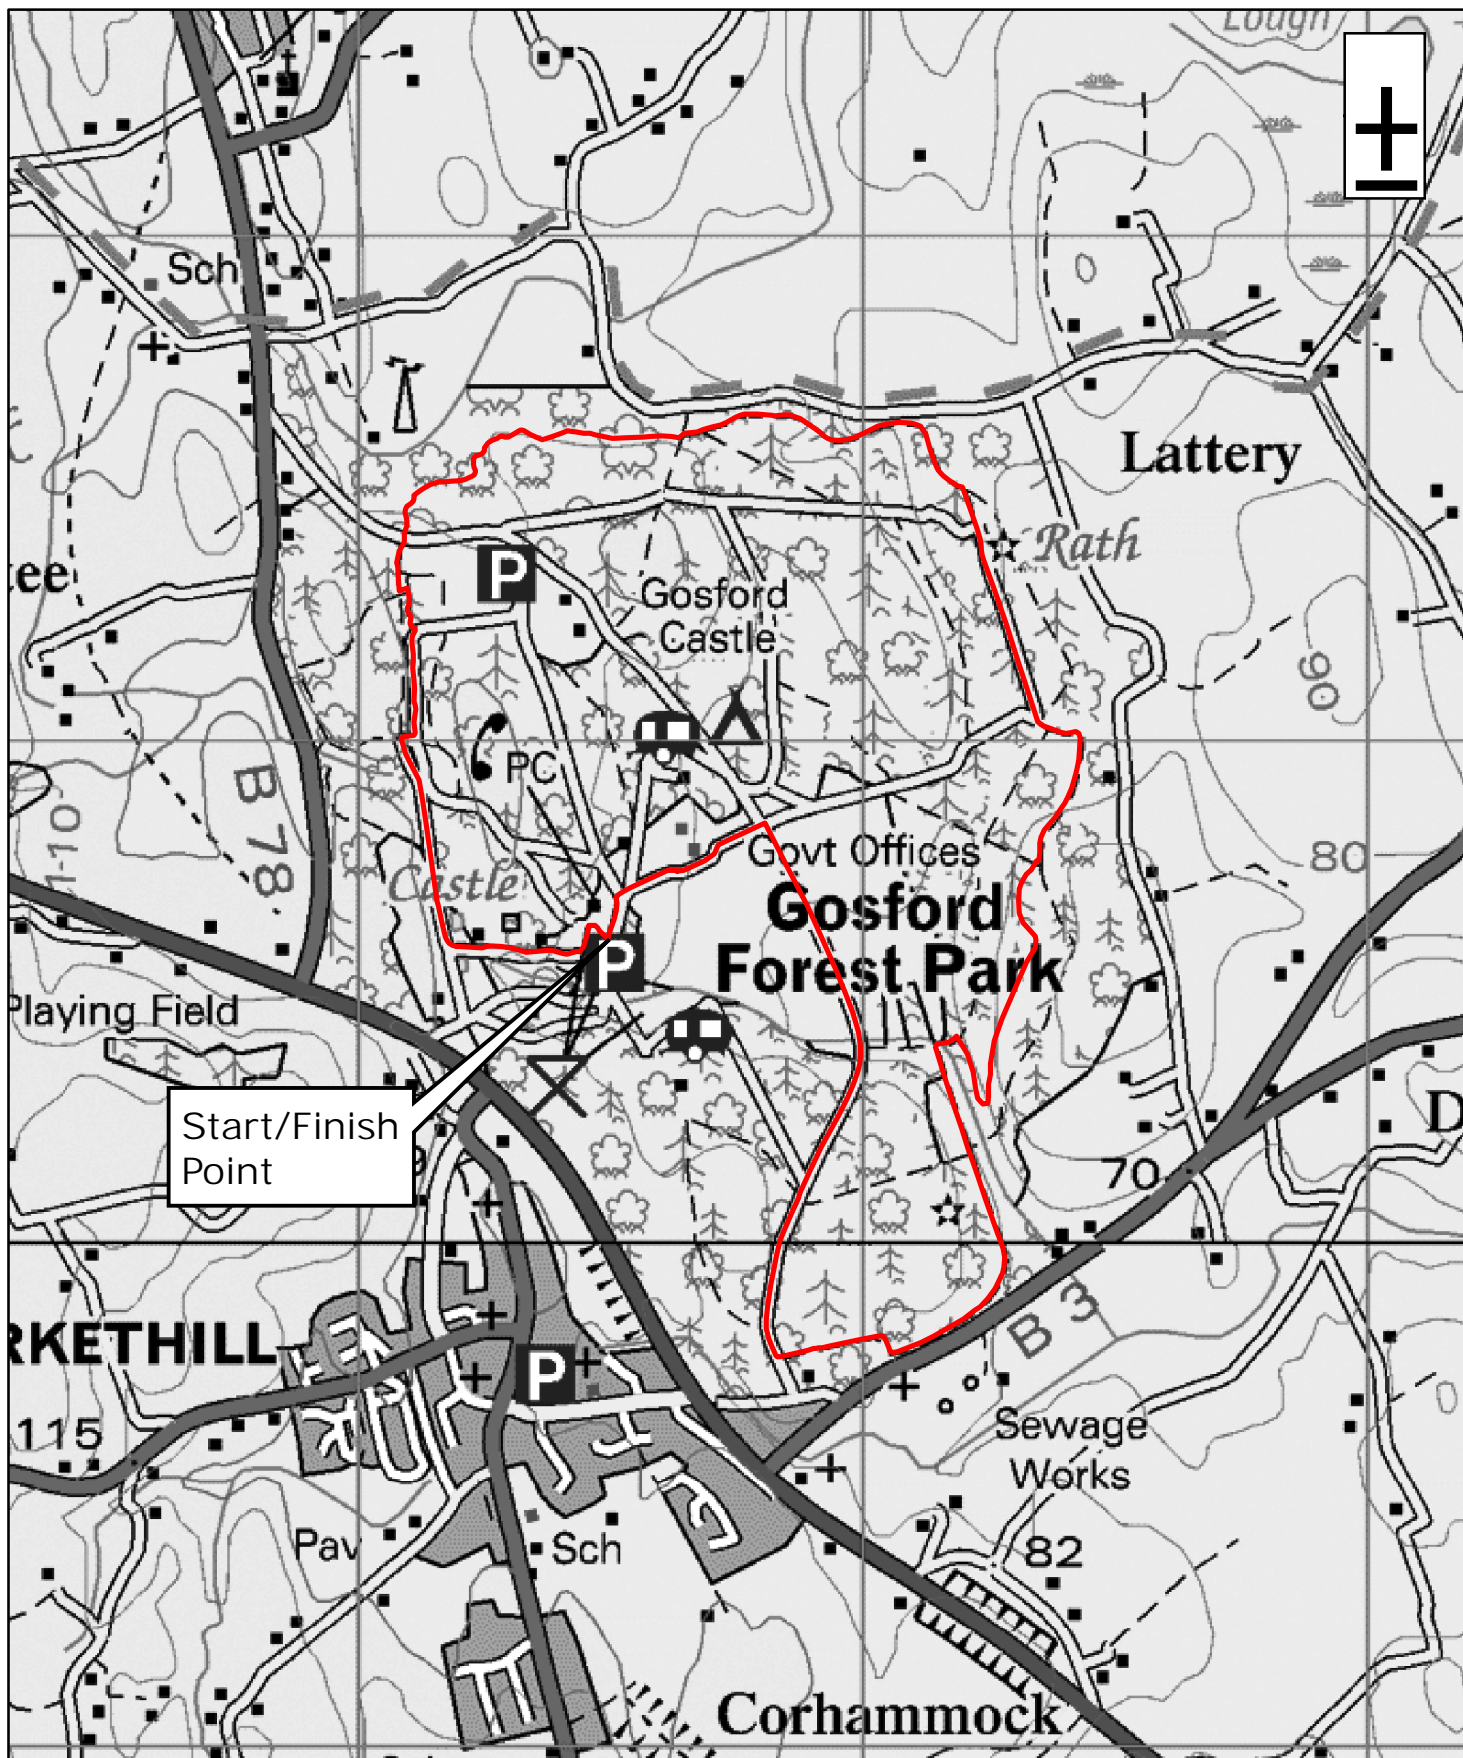

# Gosford Forest Park Family Cycling Trail

**CycleNI.com**

*Your definitive guide to cycling in Northern Ireland*

1:15,000

0 0.125 0.25 0.5 Miles

This material is Crown Copyright and is reproduced with the permission of Land and Property Services under delegated authority from the Controller of Her Majesty's Stationary Office. © Crown copyright and database rights NIMA ESA&LA205.2