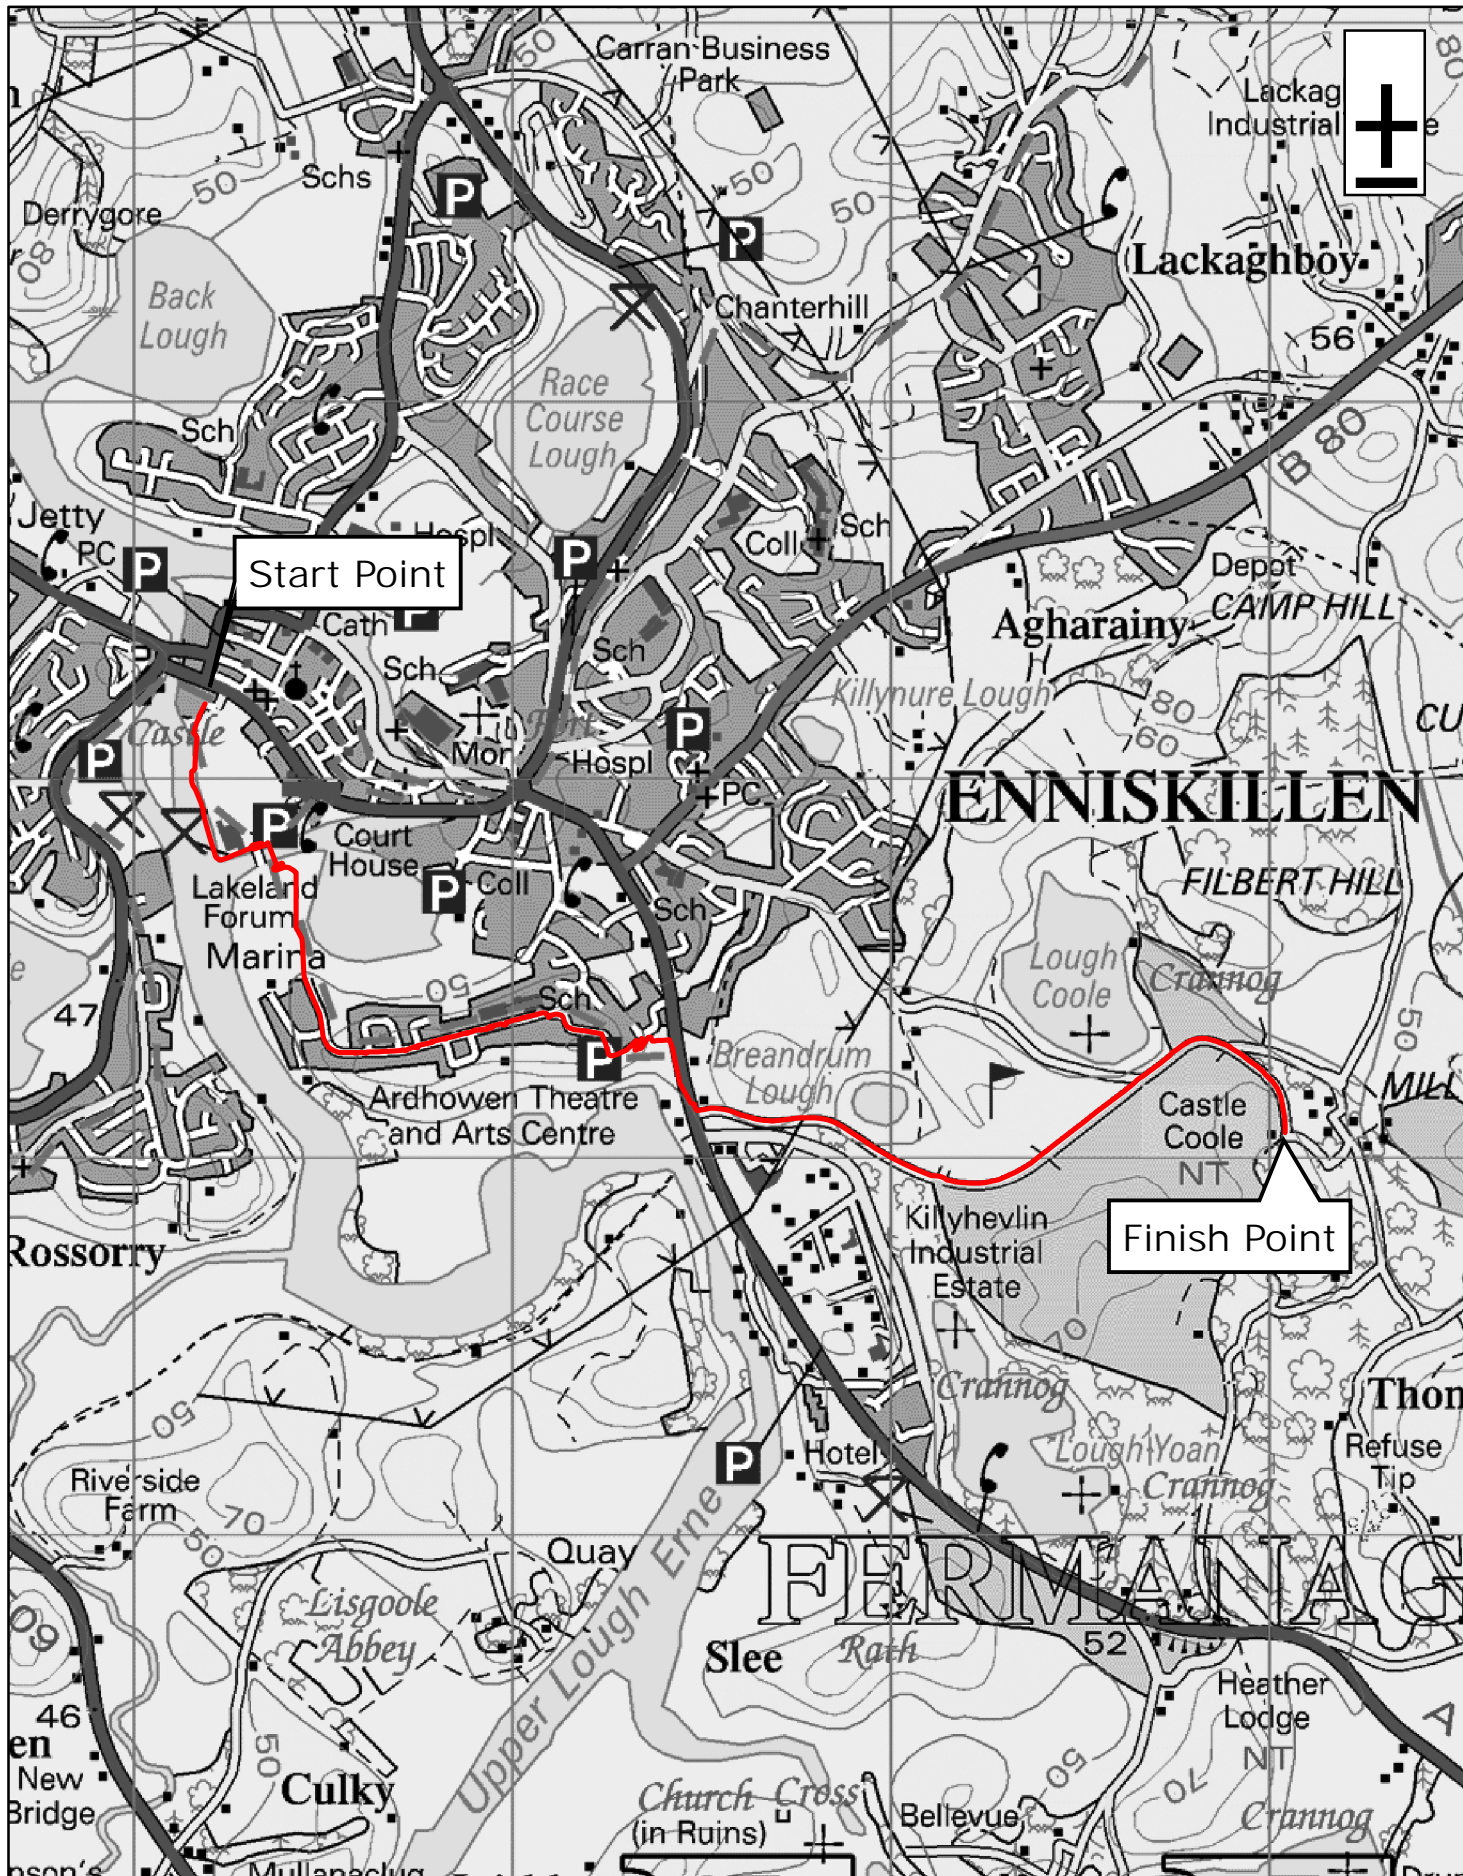

Castle to Castle

CycleNI.com

Your definitive guide to cycling in Northern Ireland

1:20,000

0 0.2 0.4 0.8 Miles

This material is Crown Copyright and is reproduced with the permission of Land and Property Services under delegated authority from the Controller of Her Majesty's Stationary Office, © Crown copyright and database rights NIMA ESA&LA205.2