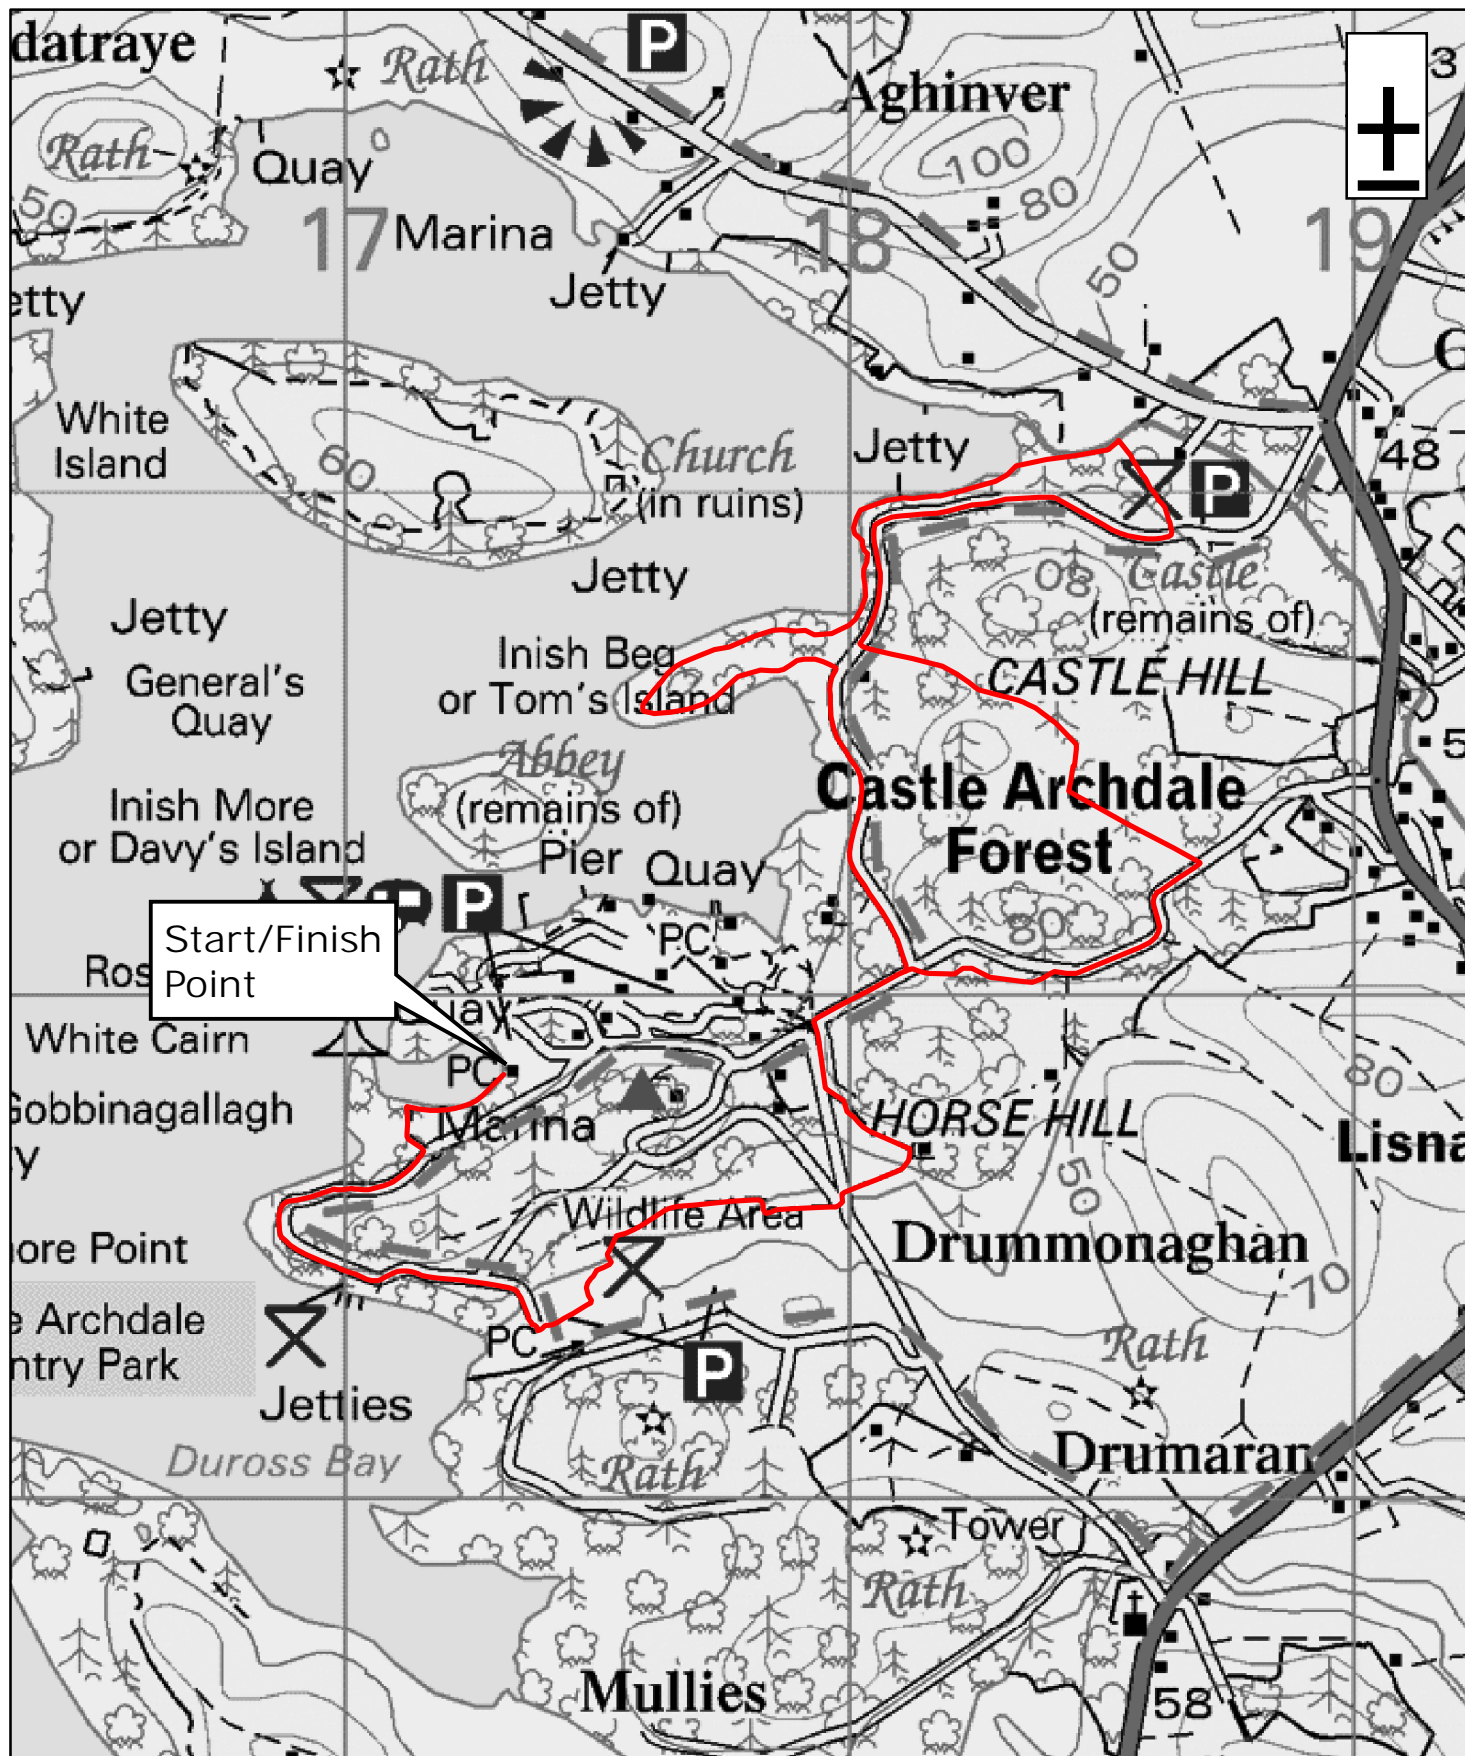

Castle Archdale Country Park Family Cycling Trail

CycleNI.com

Your definitive guide to cycling in Northern Ireland

1:15,000

0 0.125 0.25 0.5 Miles

This material is Crown Copyright and is reproduced with the permission of Land and Property Services under delegated authority from the Controller of Her Majesty's Stationary Office. © Crown copyright and database rights NIMA ESA&LA205.2