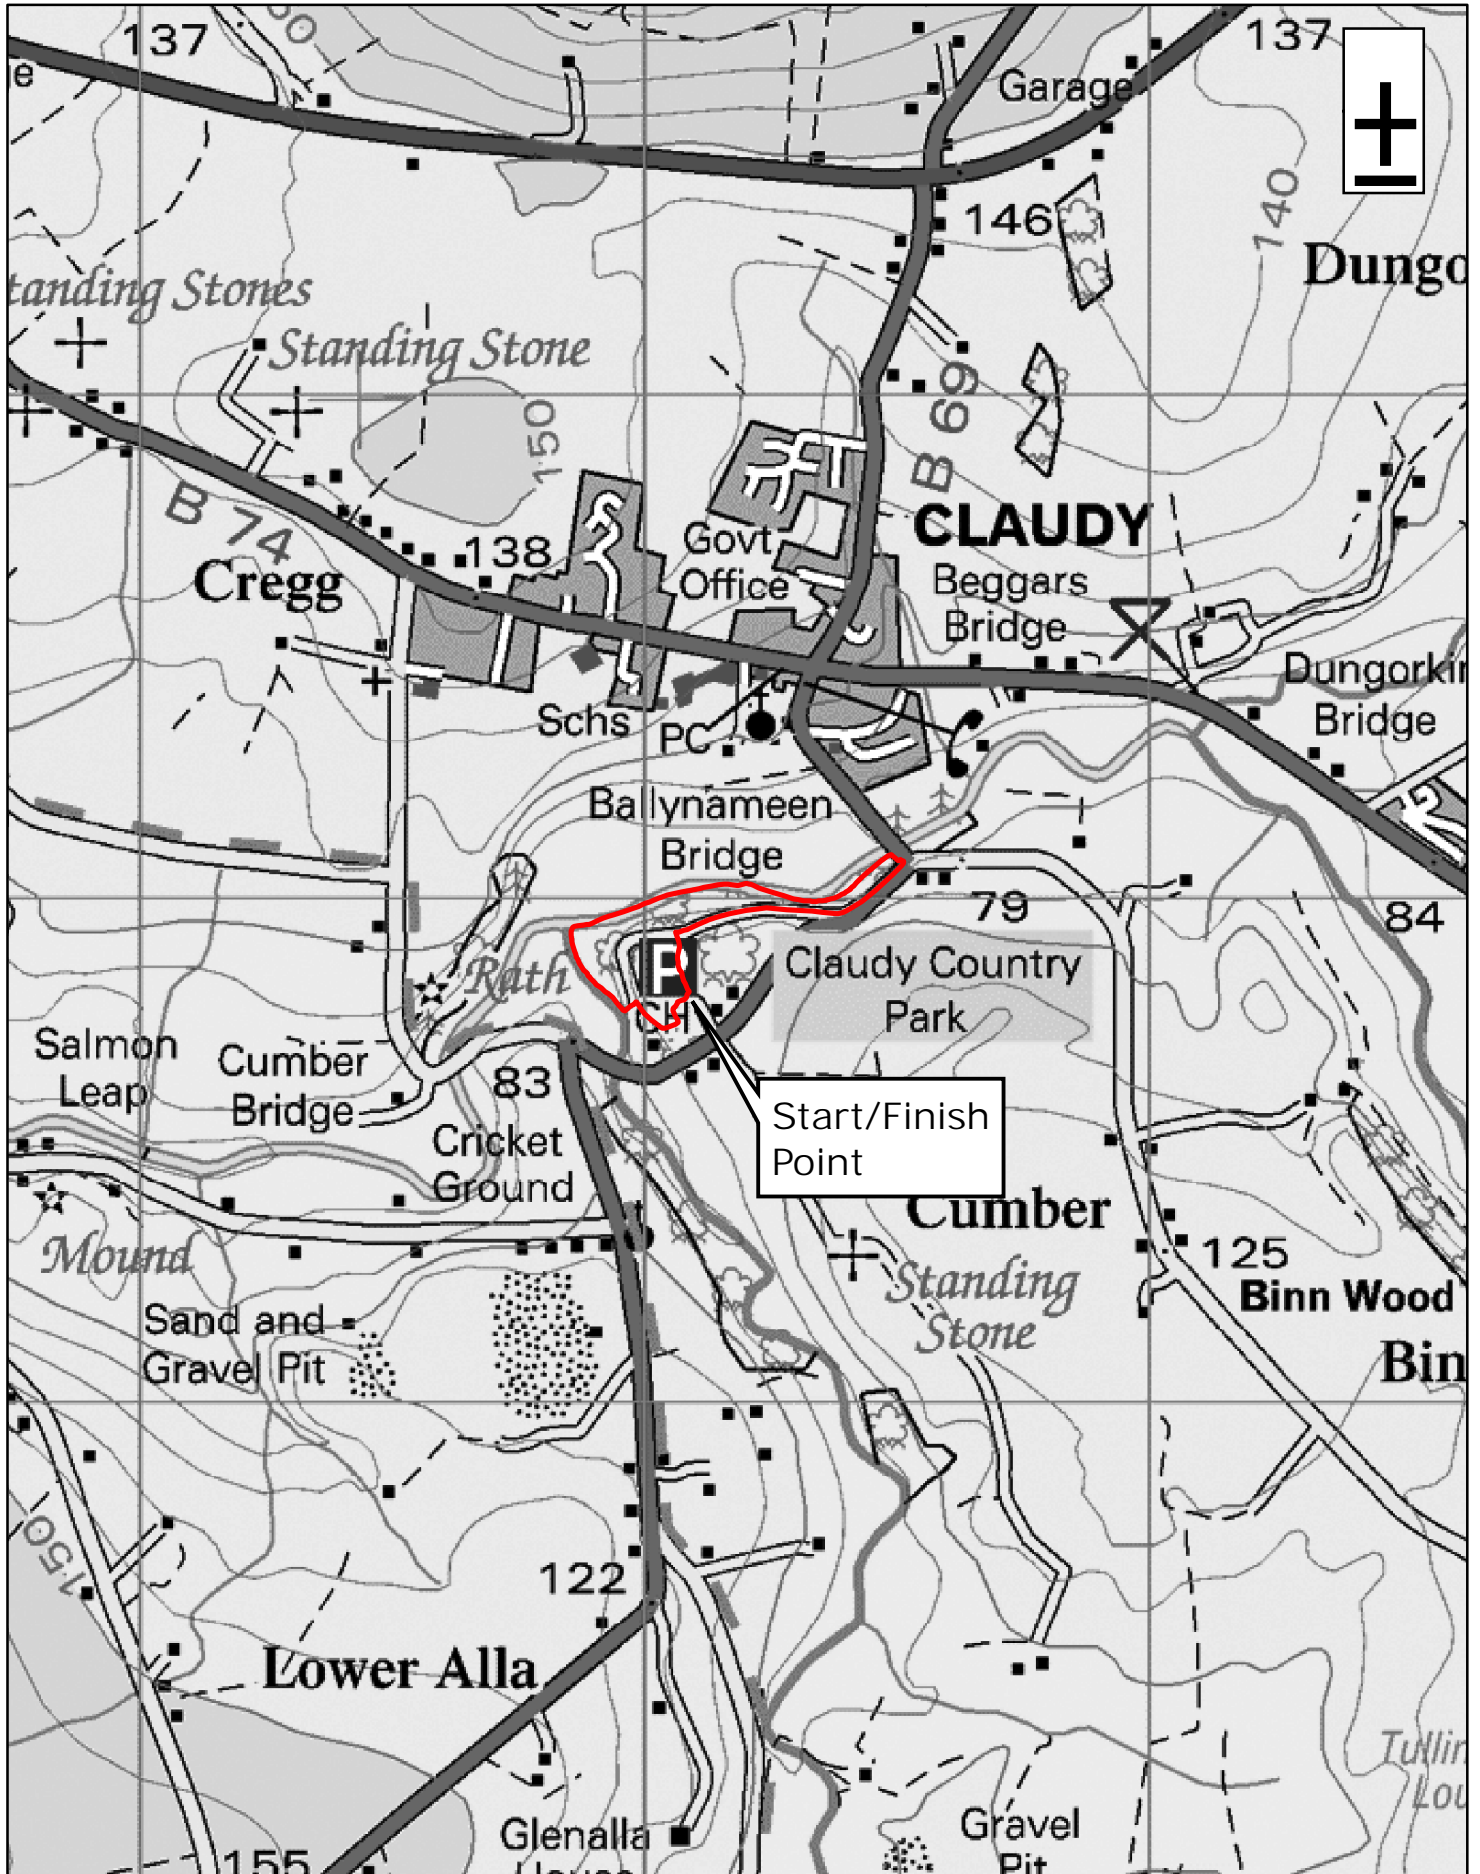

# Claudy Country Park

**CycleNI.com**

Your definitive guide to cycling in Northern Ireland

1:15,000

0 0.125 0.25 0.5 Miles

This material is Crown Copyright and is reproduced with the permission of Land and Property Services under delegated authority from the Controller of Her Majesty's Stationary Office, © Crown copyright and database rights NIMA ESA&LA205.2