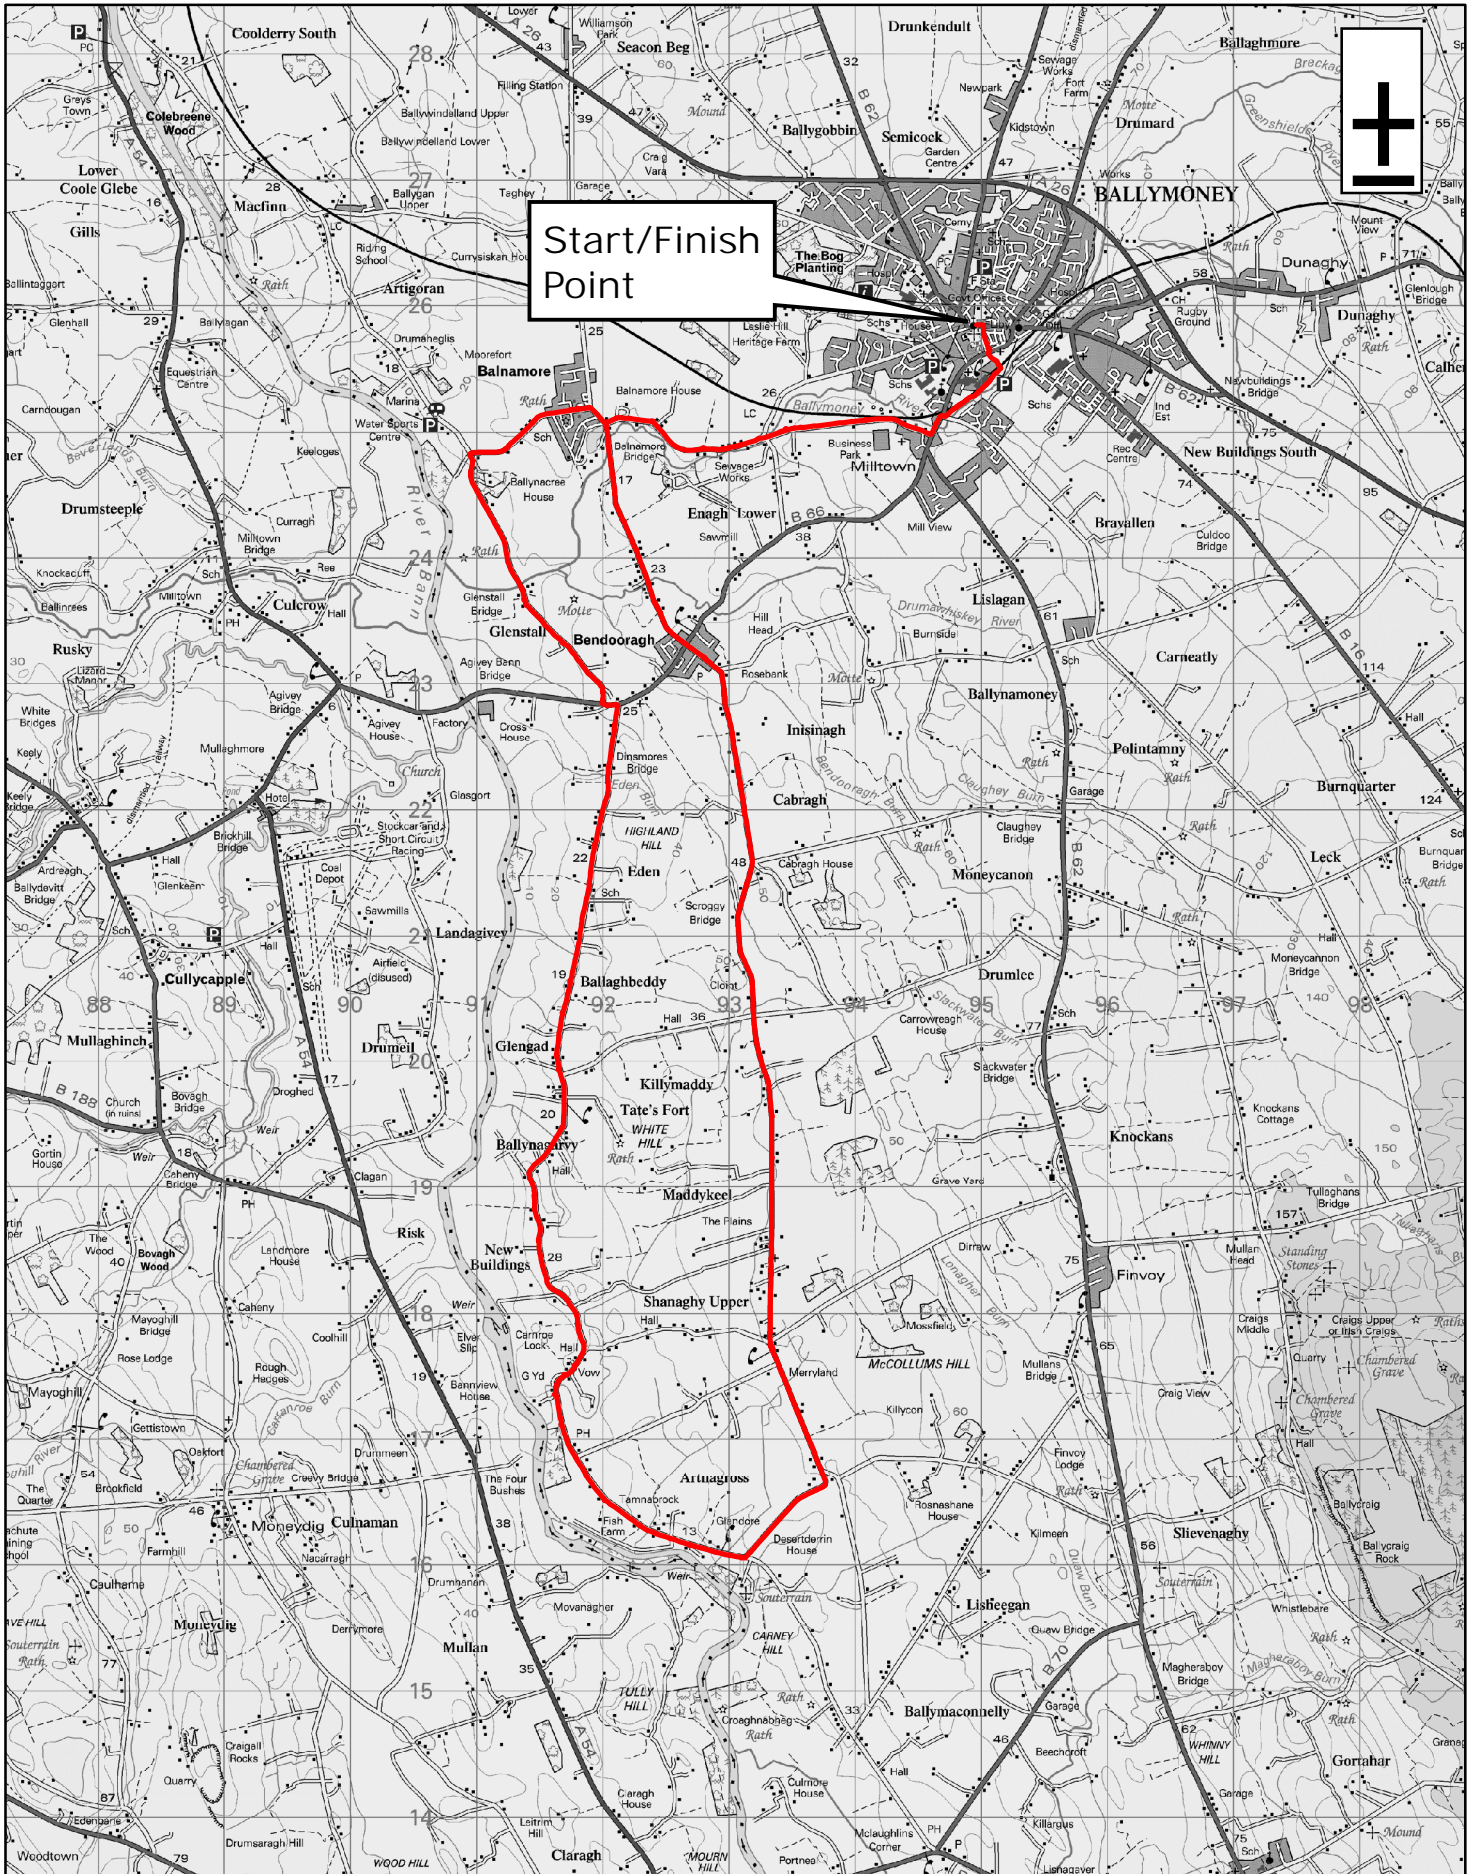

Lower Bann Cycle Way (Short)

CycleNI.com

Your definitive guide to cycling in Northern Ireland

1:60,000

0 0.5 1 2 Miles

This material is Crown Copyright and is reproduced with the permission of Land and Property Services under delegated authority from the Controller of Her Majesty's Stationary Office, © Crown copyright and database rights NIMA ESA&LA205.2