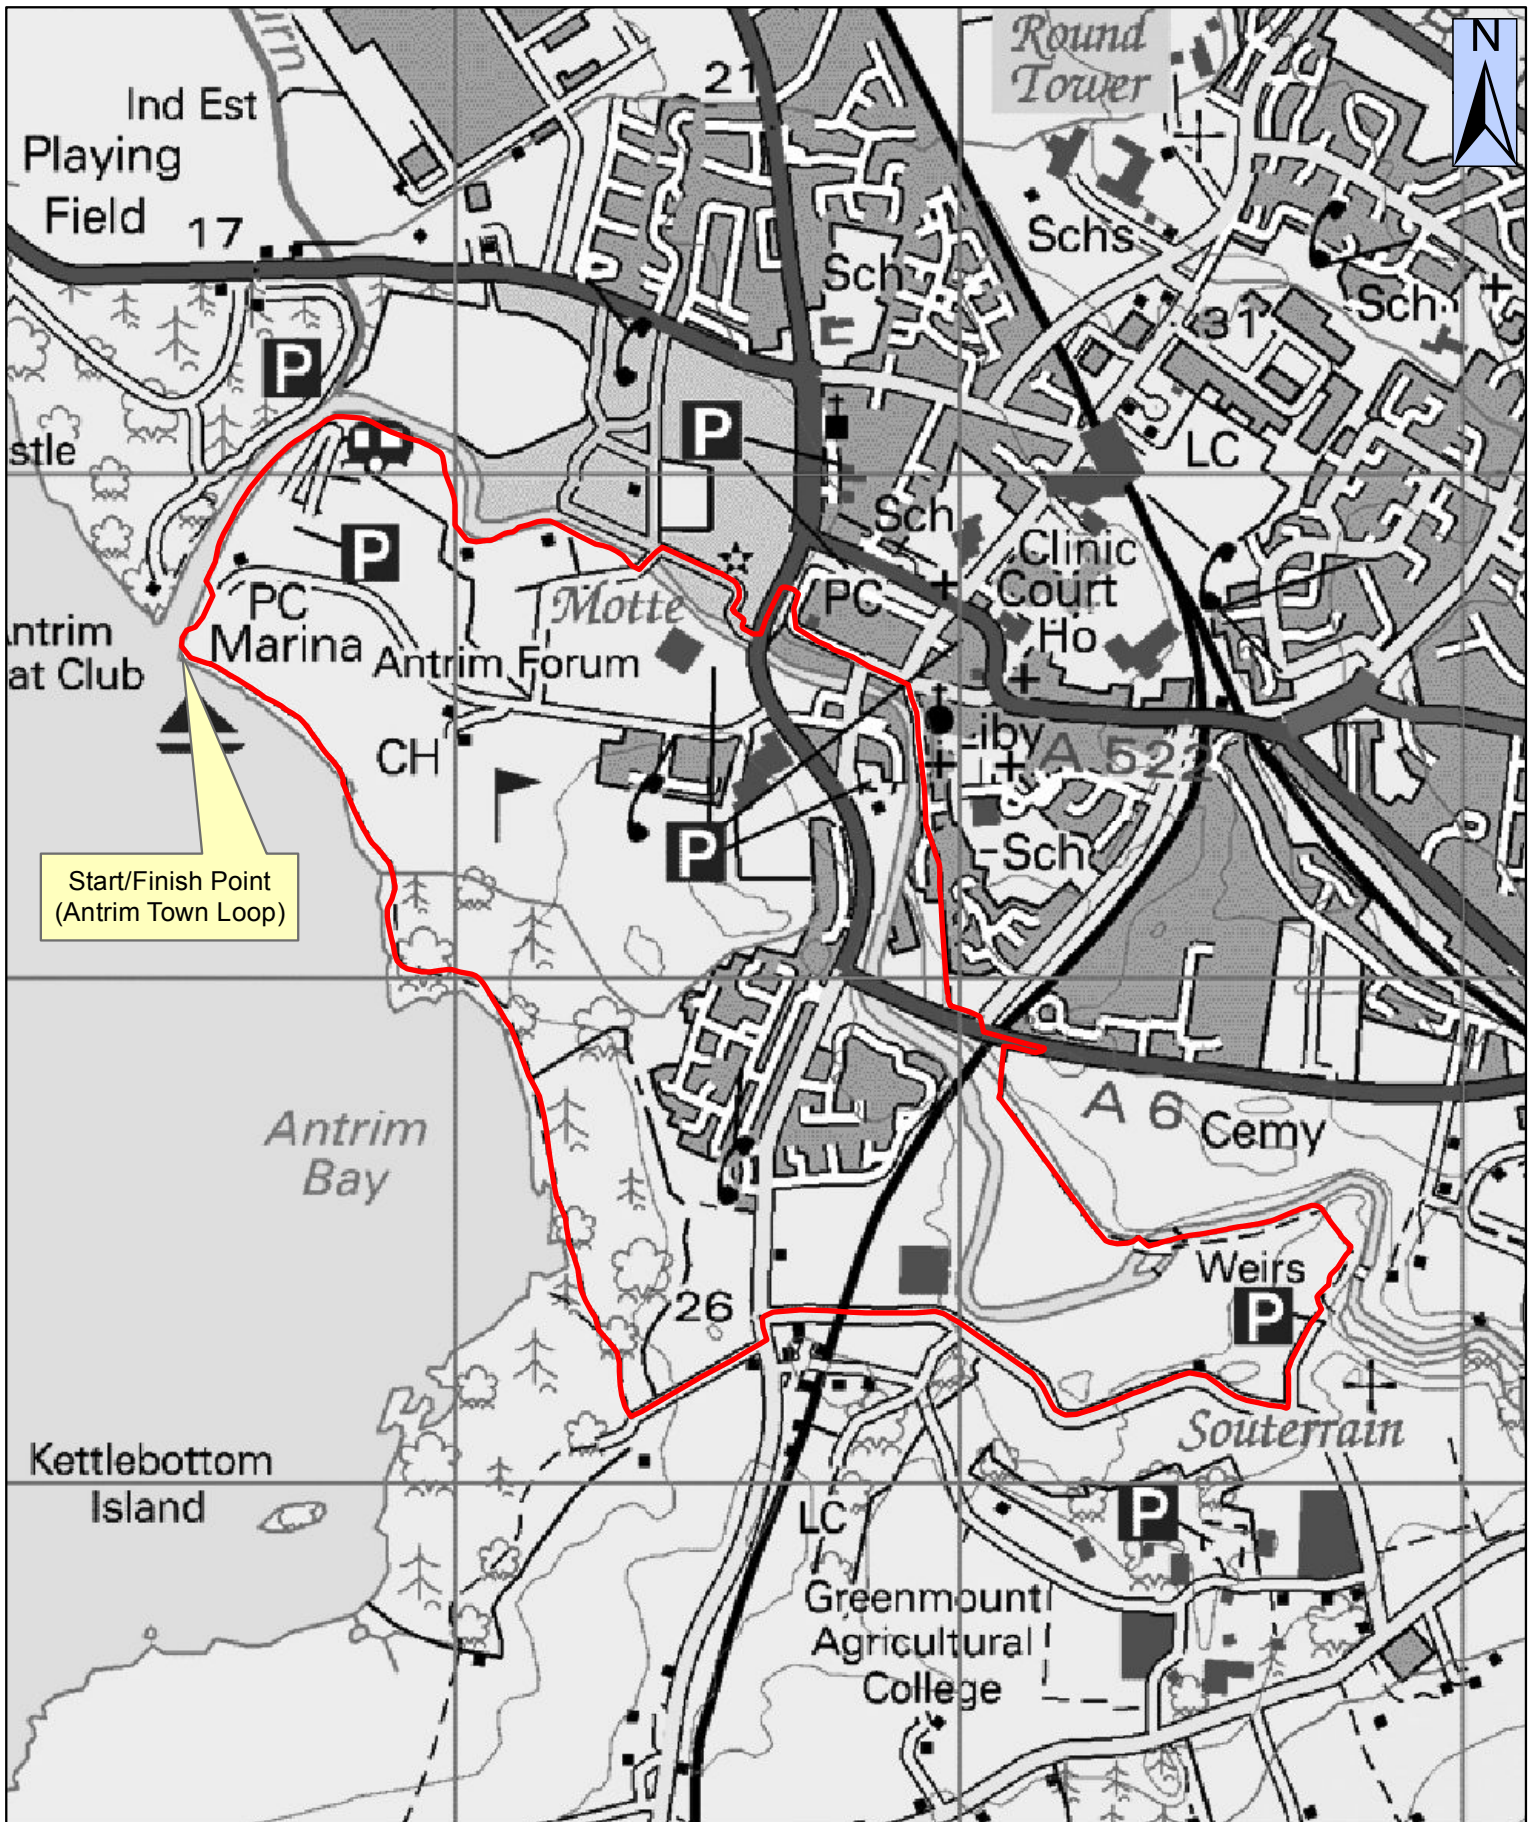

Antrim Town Loop

Start/Finish Point
(Antrim Town Loop)

1:15,000

CycleNI.com

Your definitive guide to cycling in Northern Ireland

This material is Crown Copyright and is reproduced with the permission of Land and Property Services under delegated authority from the Controller of Her Majesty's Stationary Office, © Crown copyright and database rights NIMA ESA&LA205.2