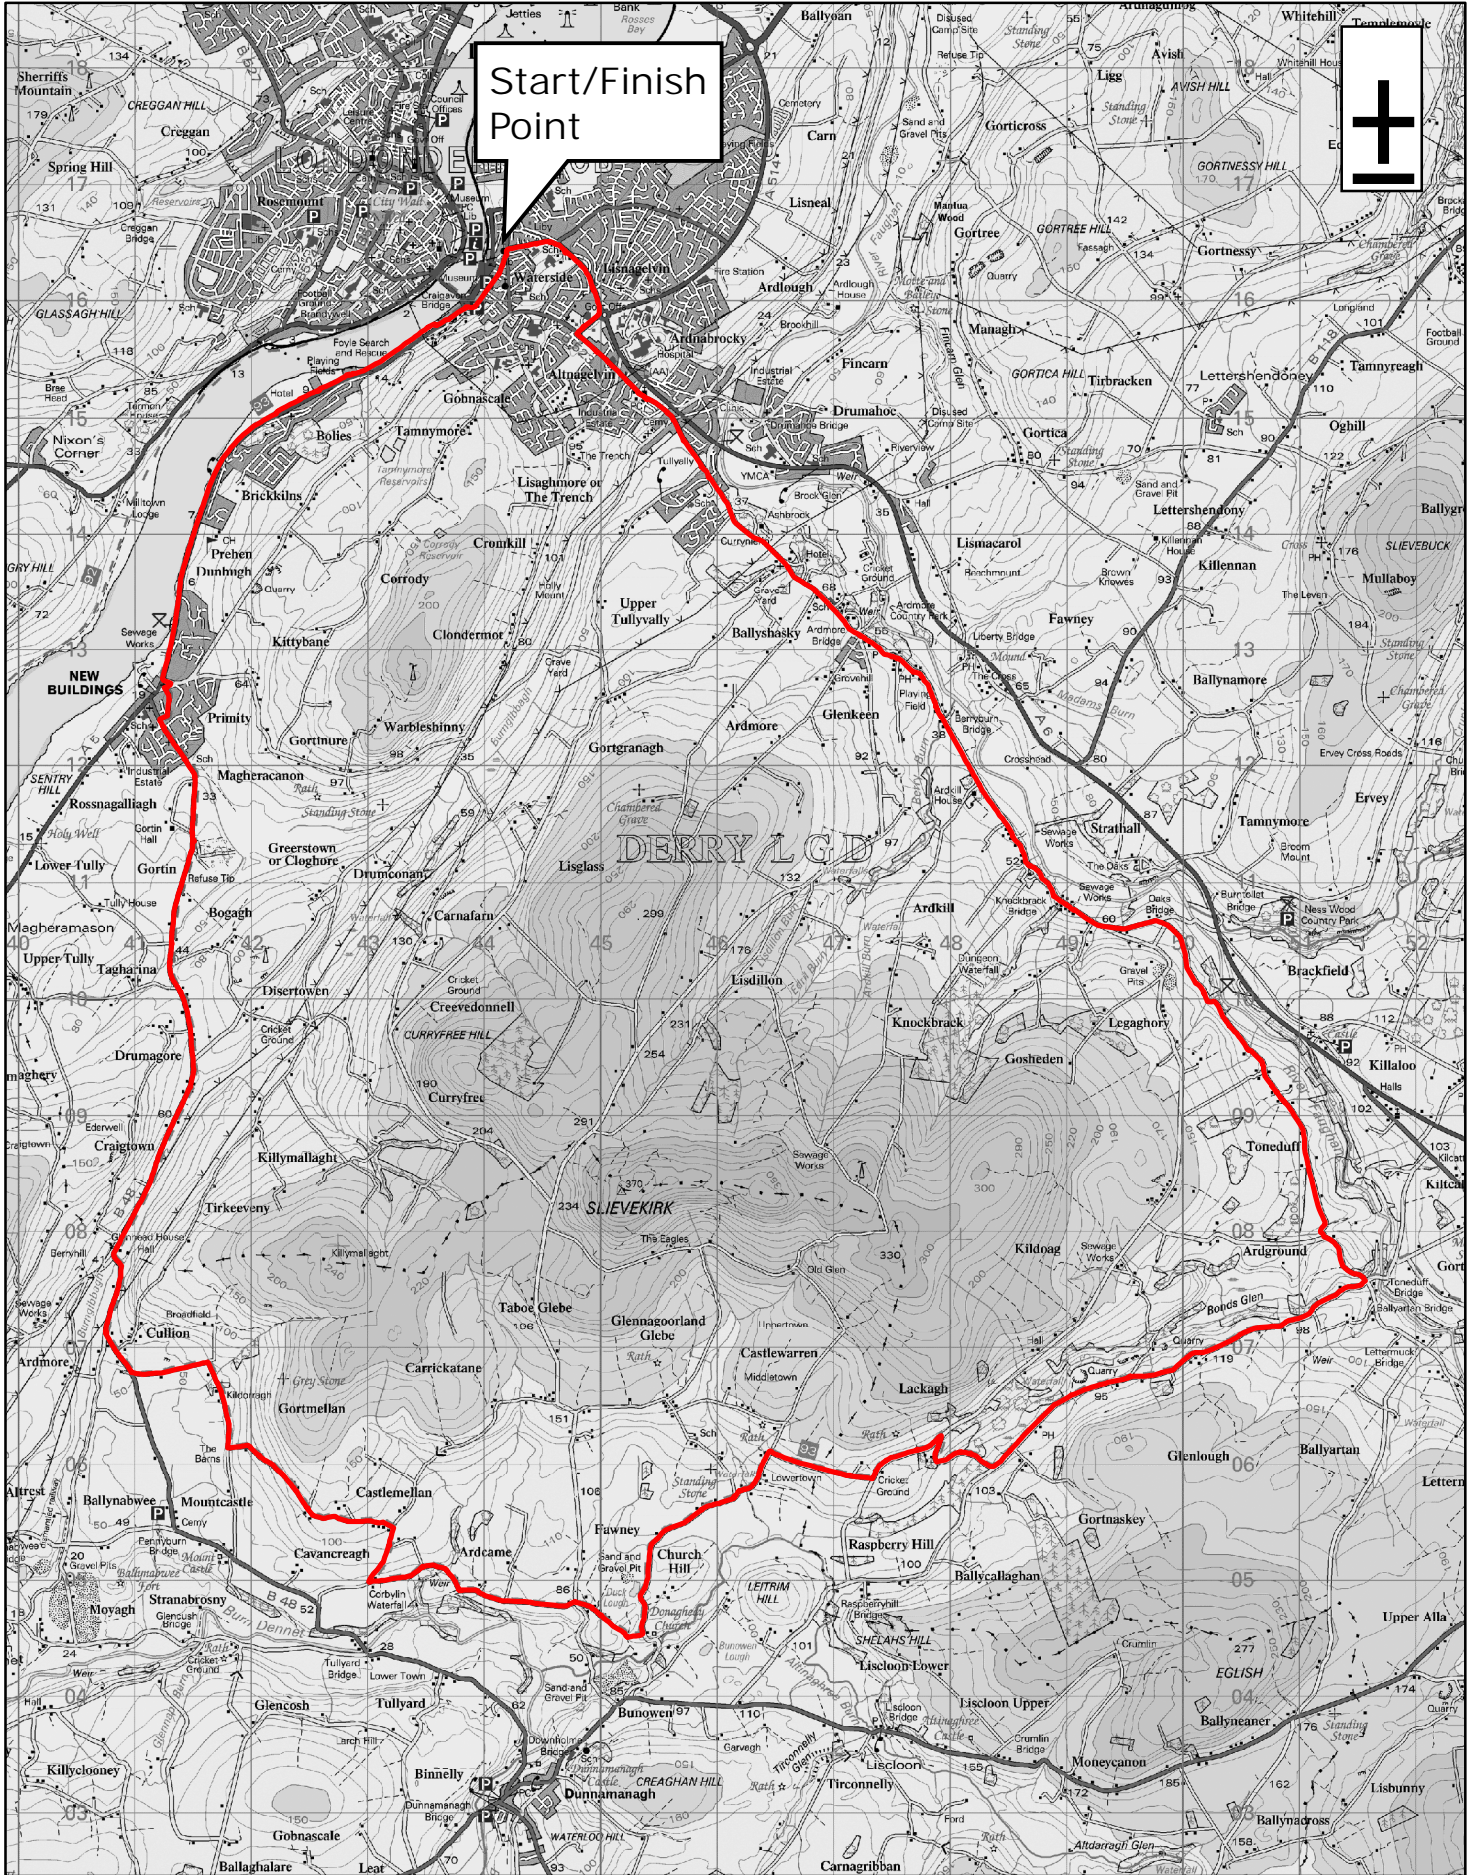

Faughan Valley Cycleway Route 1

CycleNI.com

Your definitive guide to cycling in Northern Ireland

1:65,000

This material is Crown Copyright and is reproduced with the permission of Land and Property Services under delegated authority from the Controller of Her Majesty's Stationary Office, © Crown copyright and database rights NIMA ESA&LA205.2