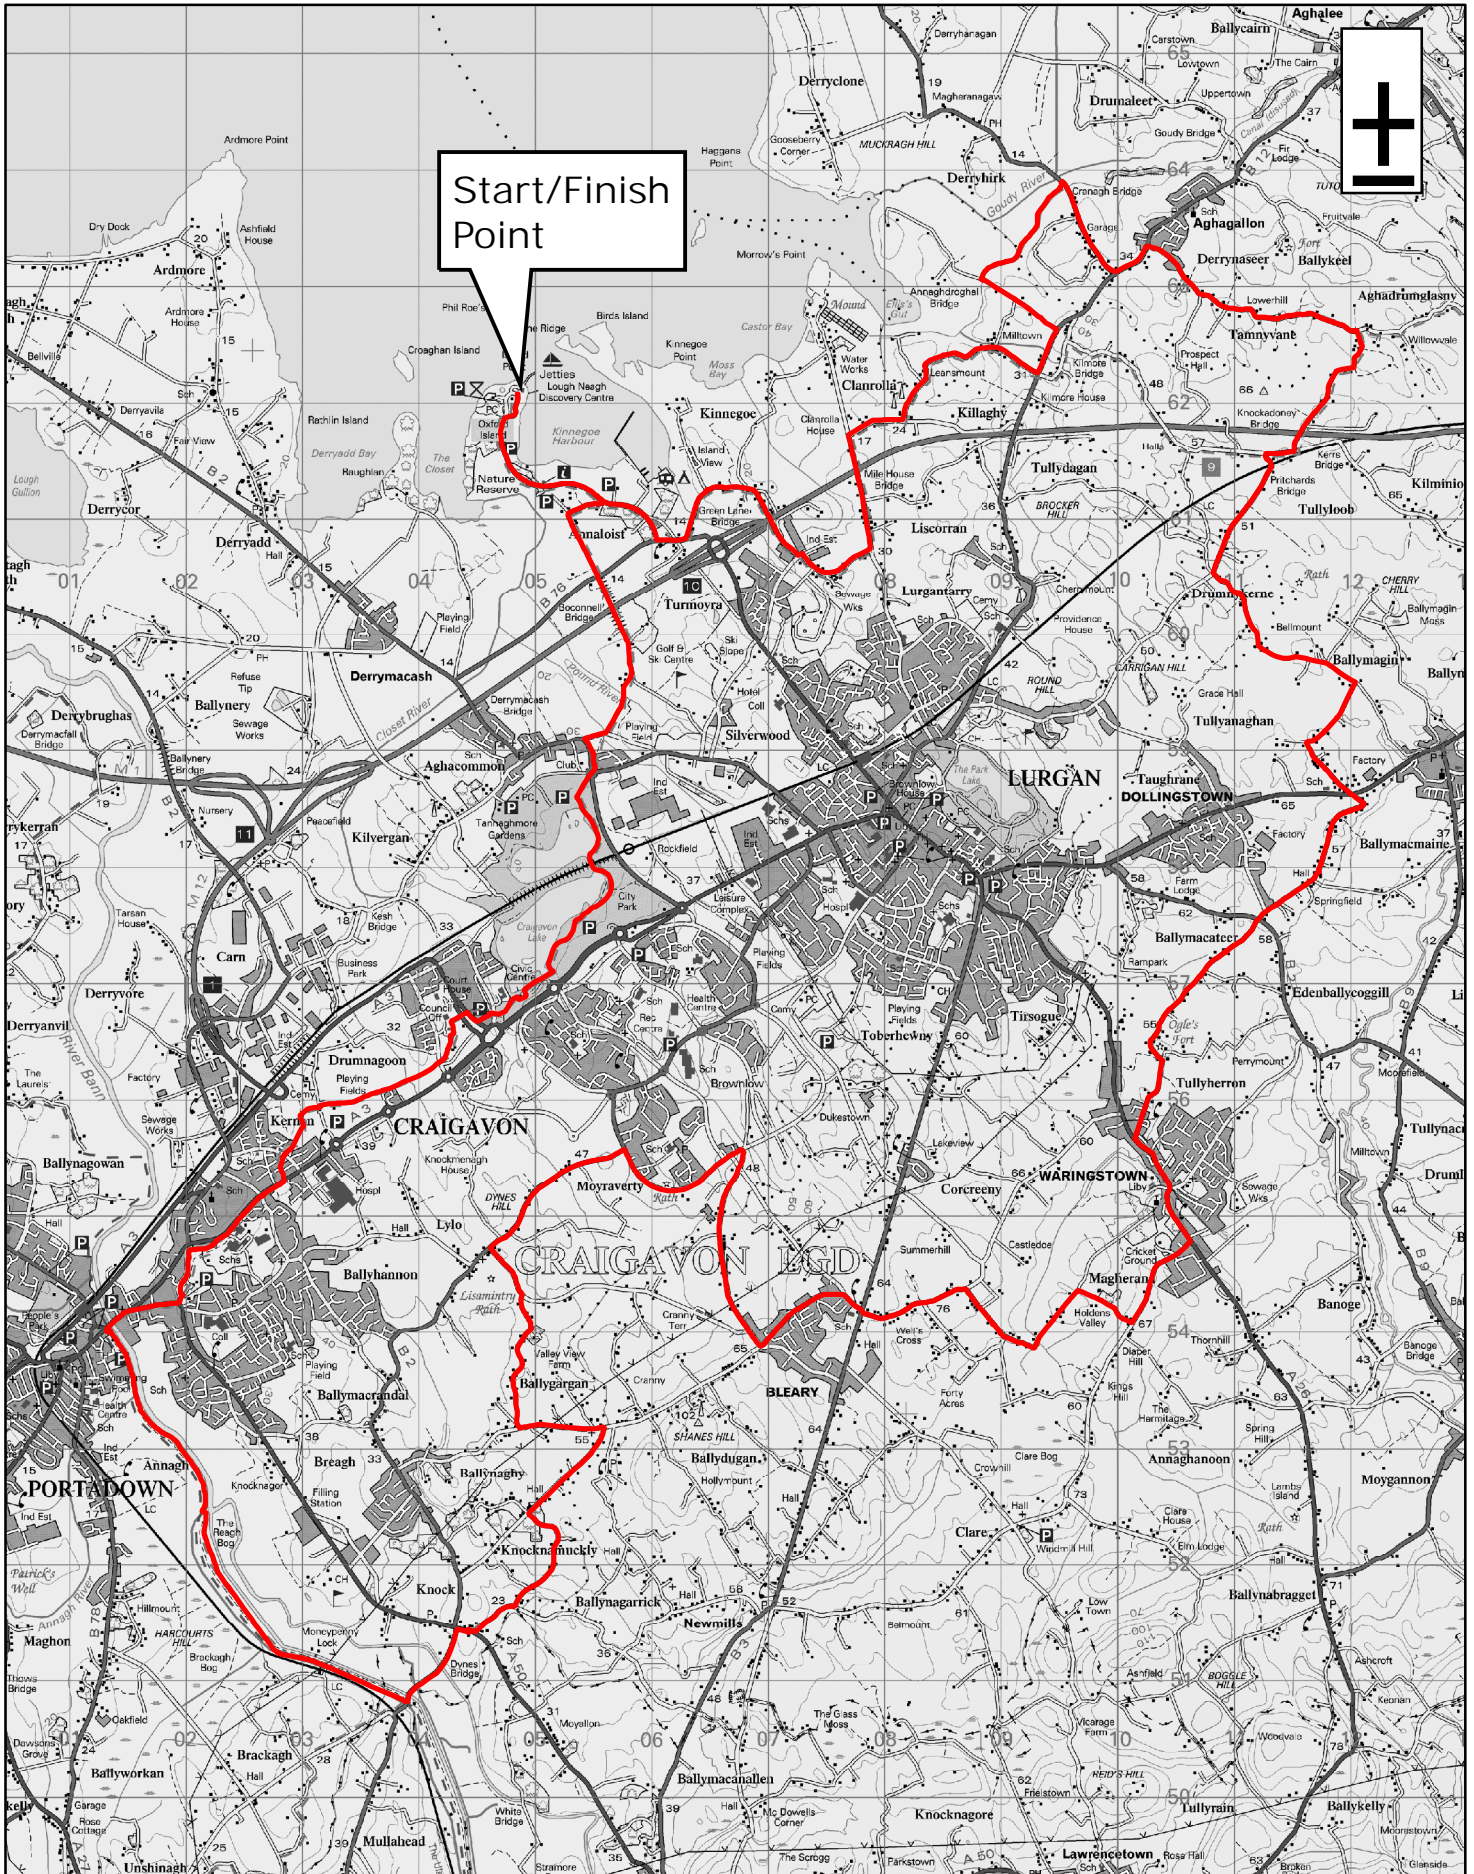

# Craigavon Cycle Trail

**CycleNI.com**

*Your definitive guide to cycling in Northern Ireland*

1:65,000

0 0.5 1 2 Miles

This material is Crown Copyright and is reproduced with the permission of Land and Property Services under delegated authority from the Controller of Her Majesty's Stationary Office, © Crown copyright and database rights NIMA ESA/LA205.2