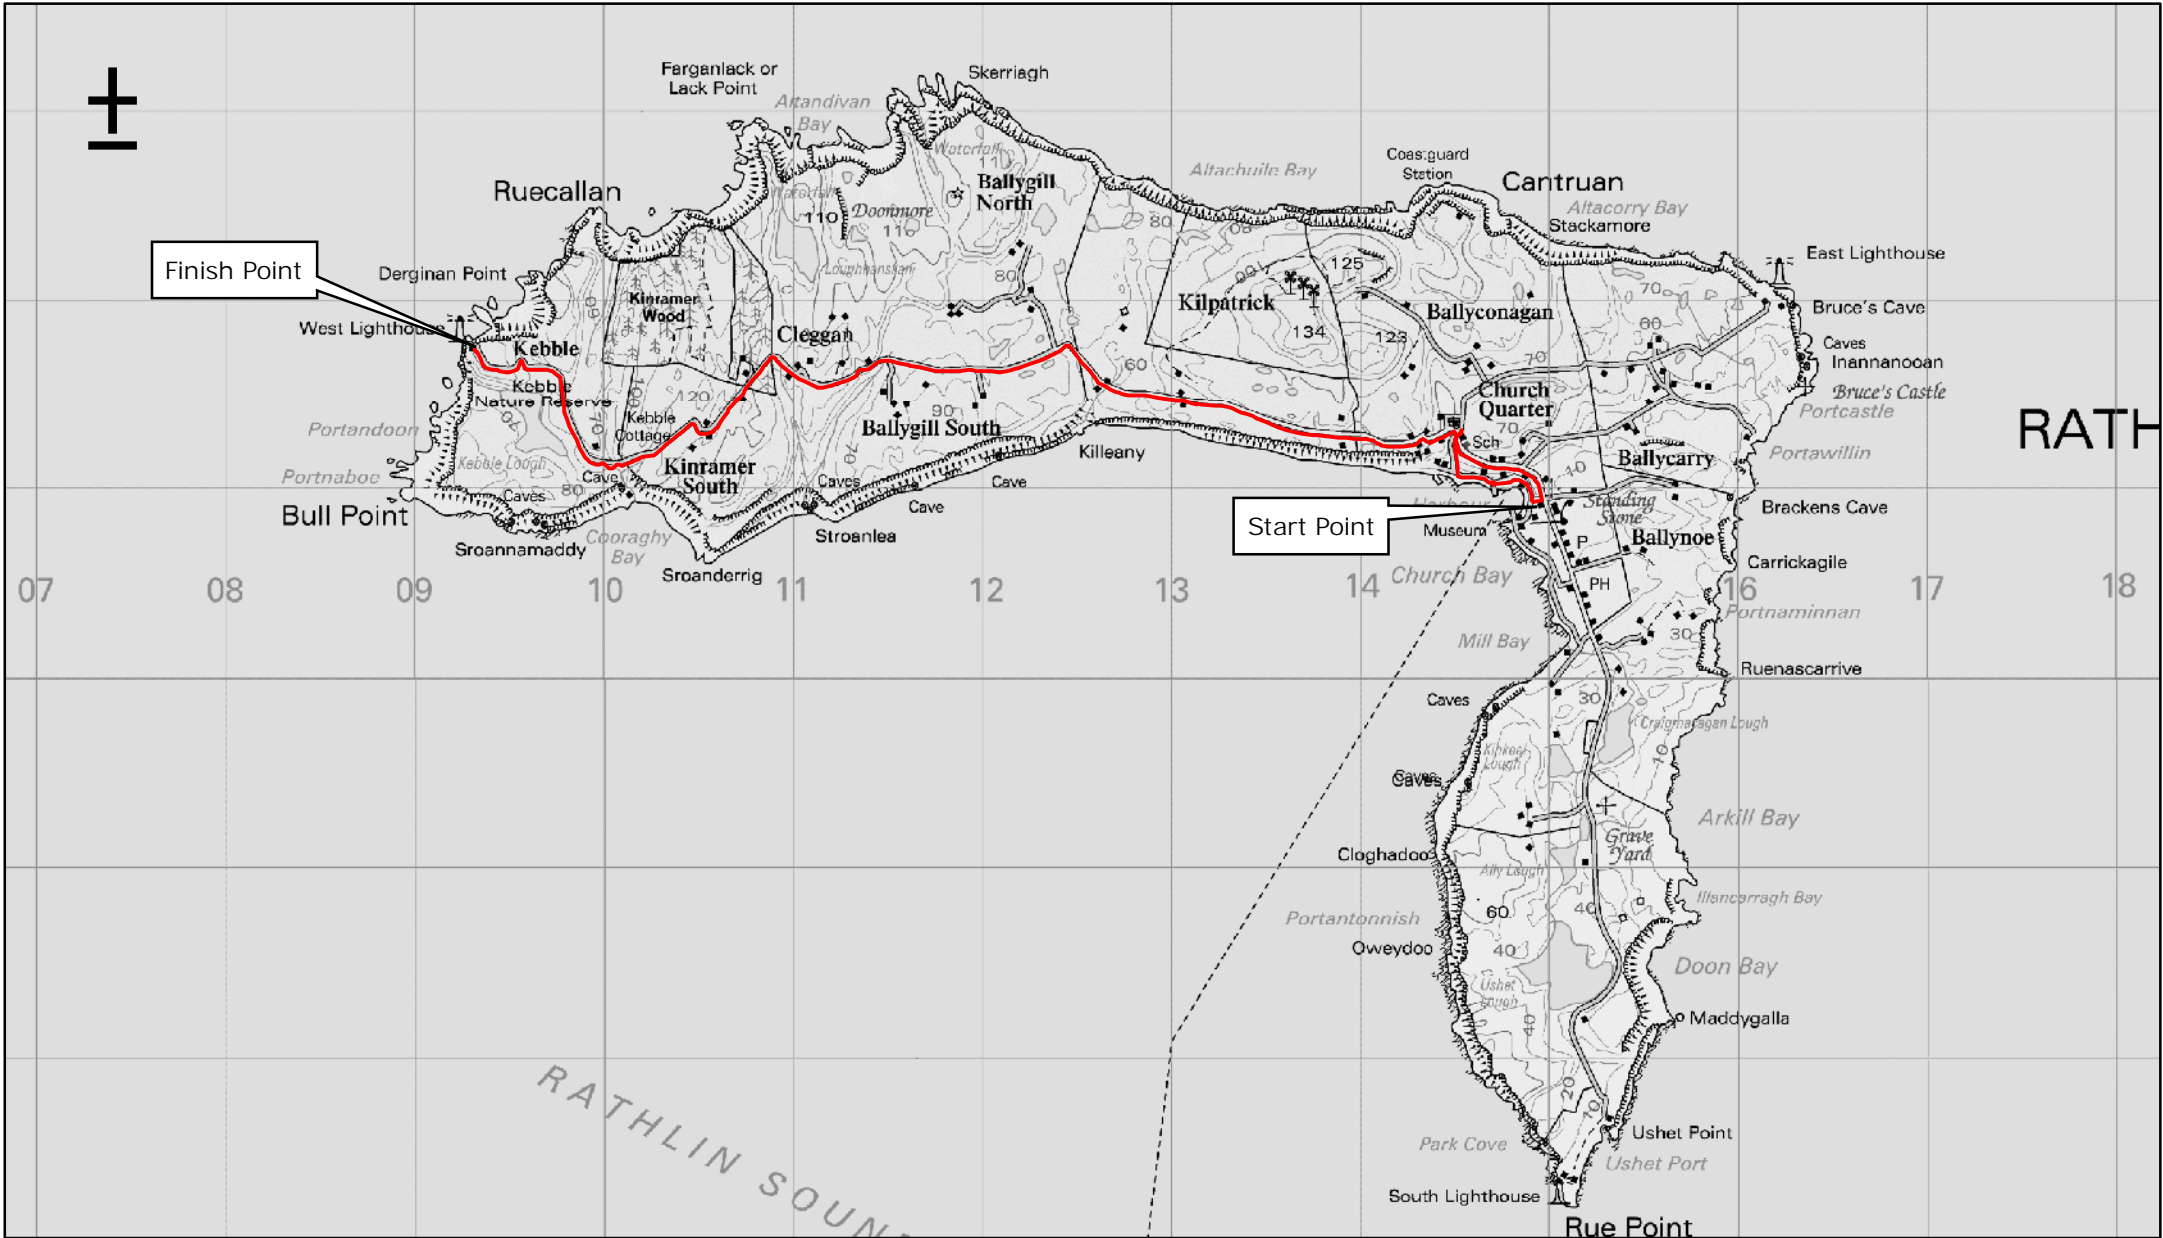

Rathlin Trail

CycleNI.com

Your definitive guide to cycling in Northern Ireland

1:40,000

0 0.5 1 2 Miles

This material is Crown Copyright and is reproduced with the permission of Land and Property Services under delegated authority from the Controller of Her Majesty's Stationary Office, © Crown copyright and database rights NIMA ESA&LA205.2