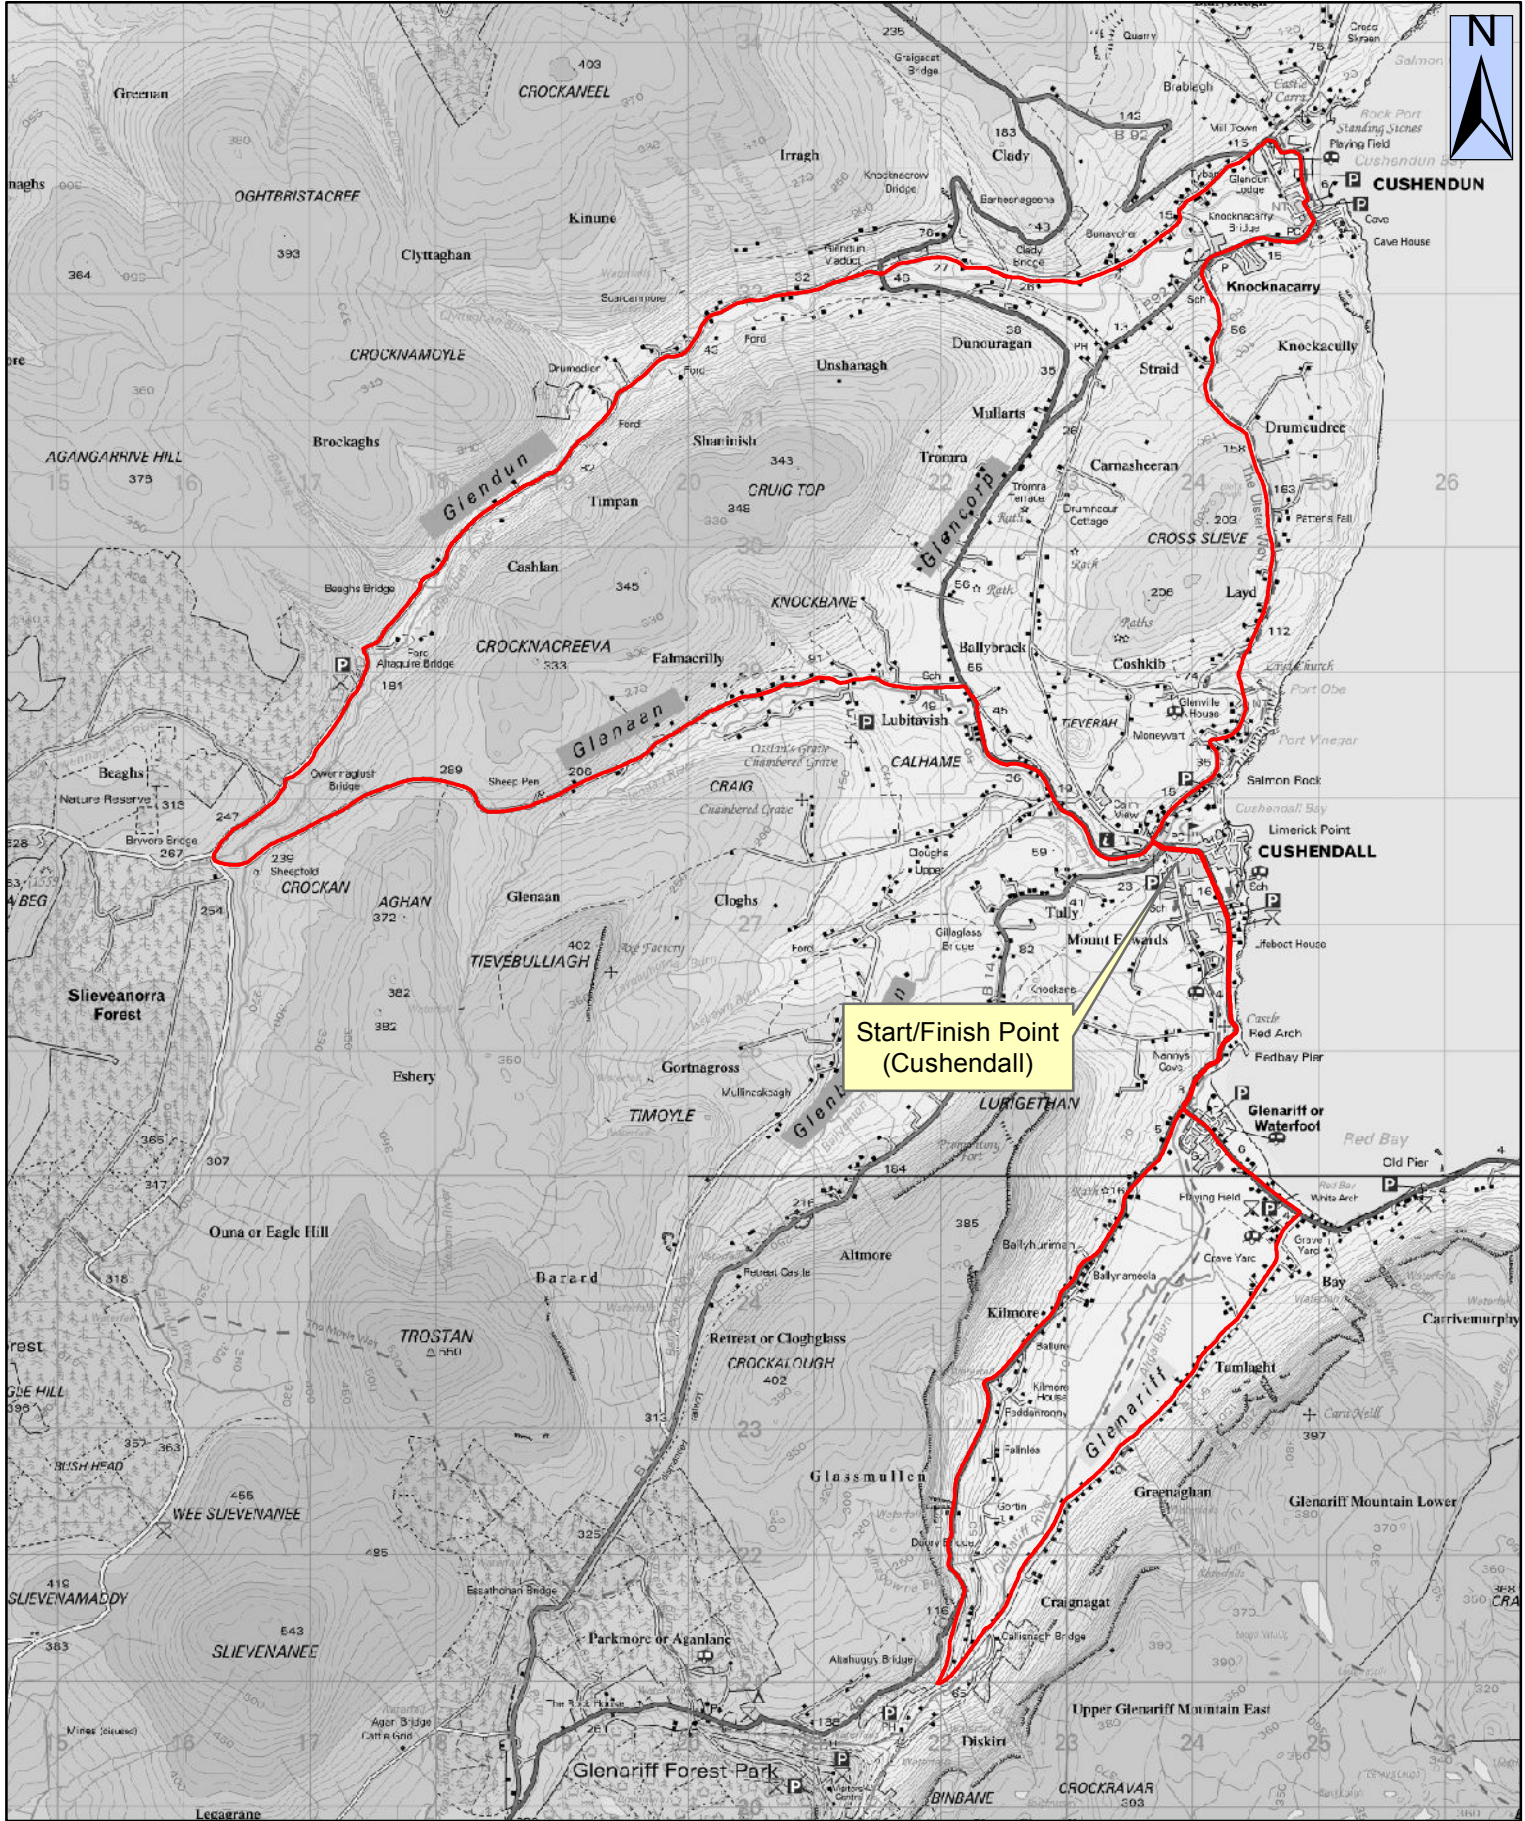

Cushendall Cycle Route

1:60,000

CycleNI.com

Your definitive guide to cycling in Northern Ireland

This material is Crown Copyright and is reproduced with the permission of Land and Property Services under delegated authority from the Controller of Her Majesty's Stationary Office, © Crown copyright and database rights NIMA ESA&LA205.2