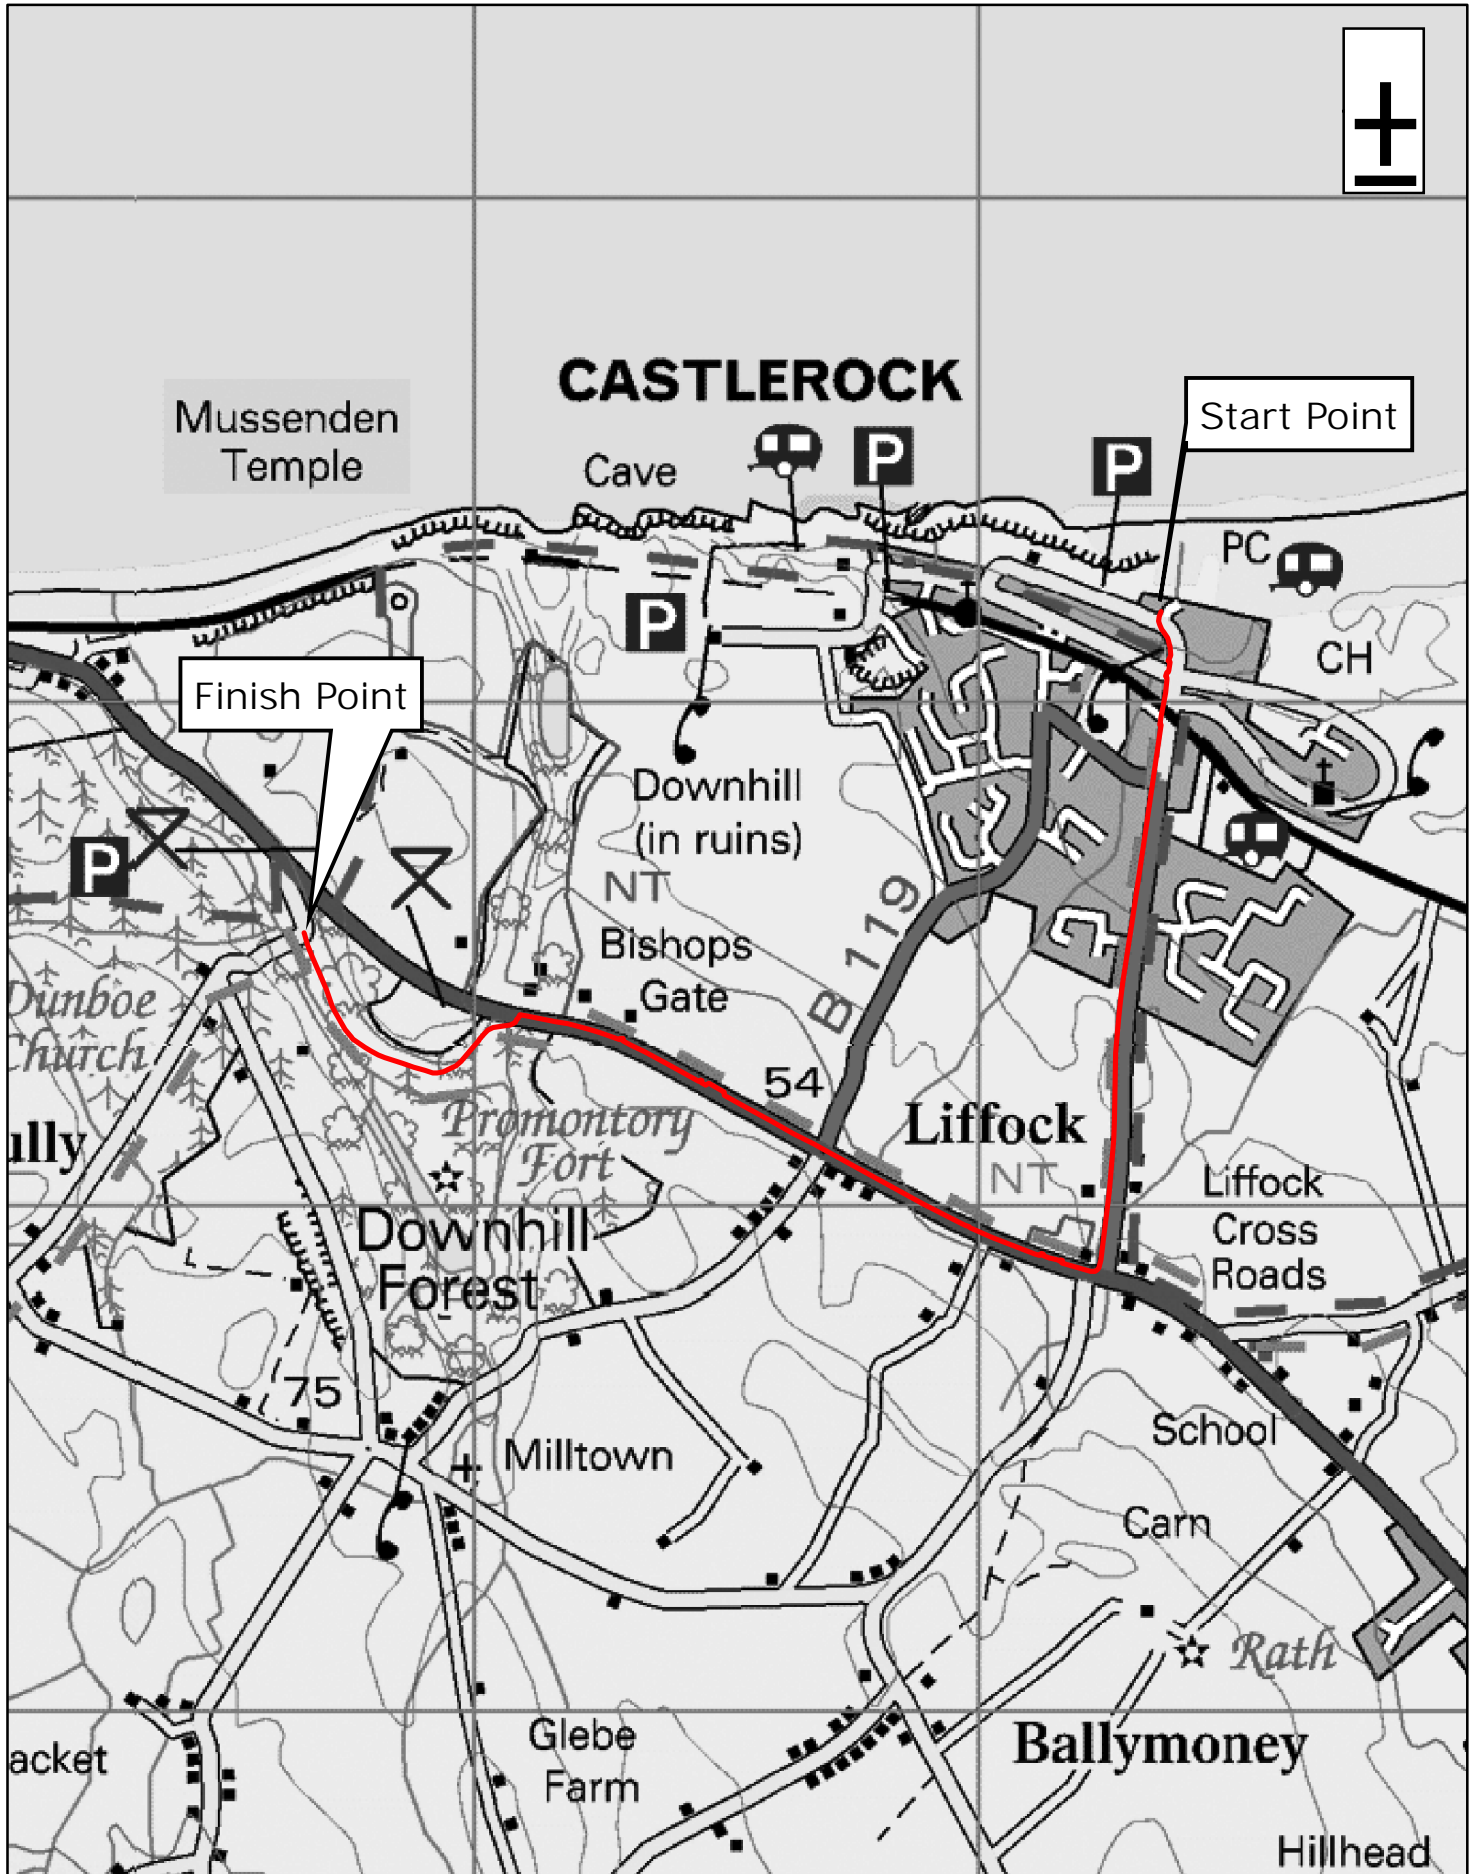

# Castlerock to Downhill Forest

**CycleNI.com**

*Your definitive guide to cycling in Northern Ireland*

1:15,000

0 0.125 0.25 0.5 Miles

This material is Crown Copyright and is reproduced with the permission of Land and Property Services under delegated authority from the Controller of Her Majesty's Stationary Office, © Crown copyright and database rights NIMA ESA&LA205.2