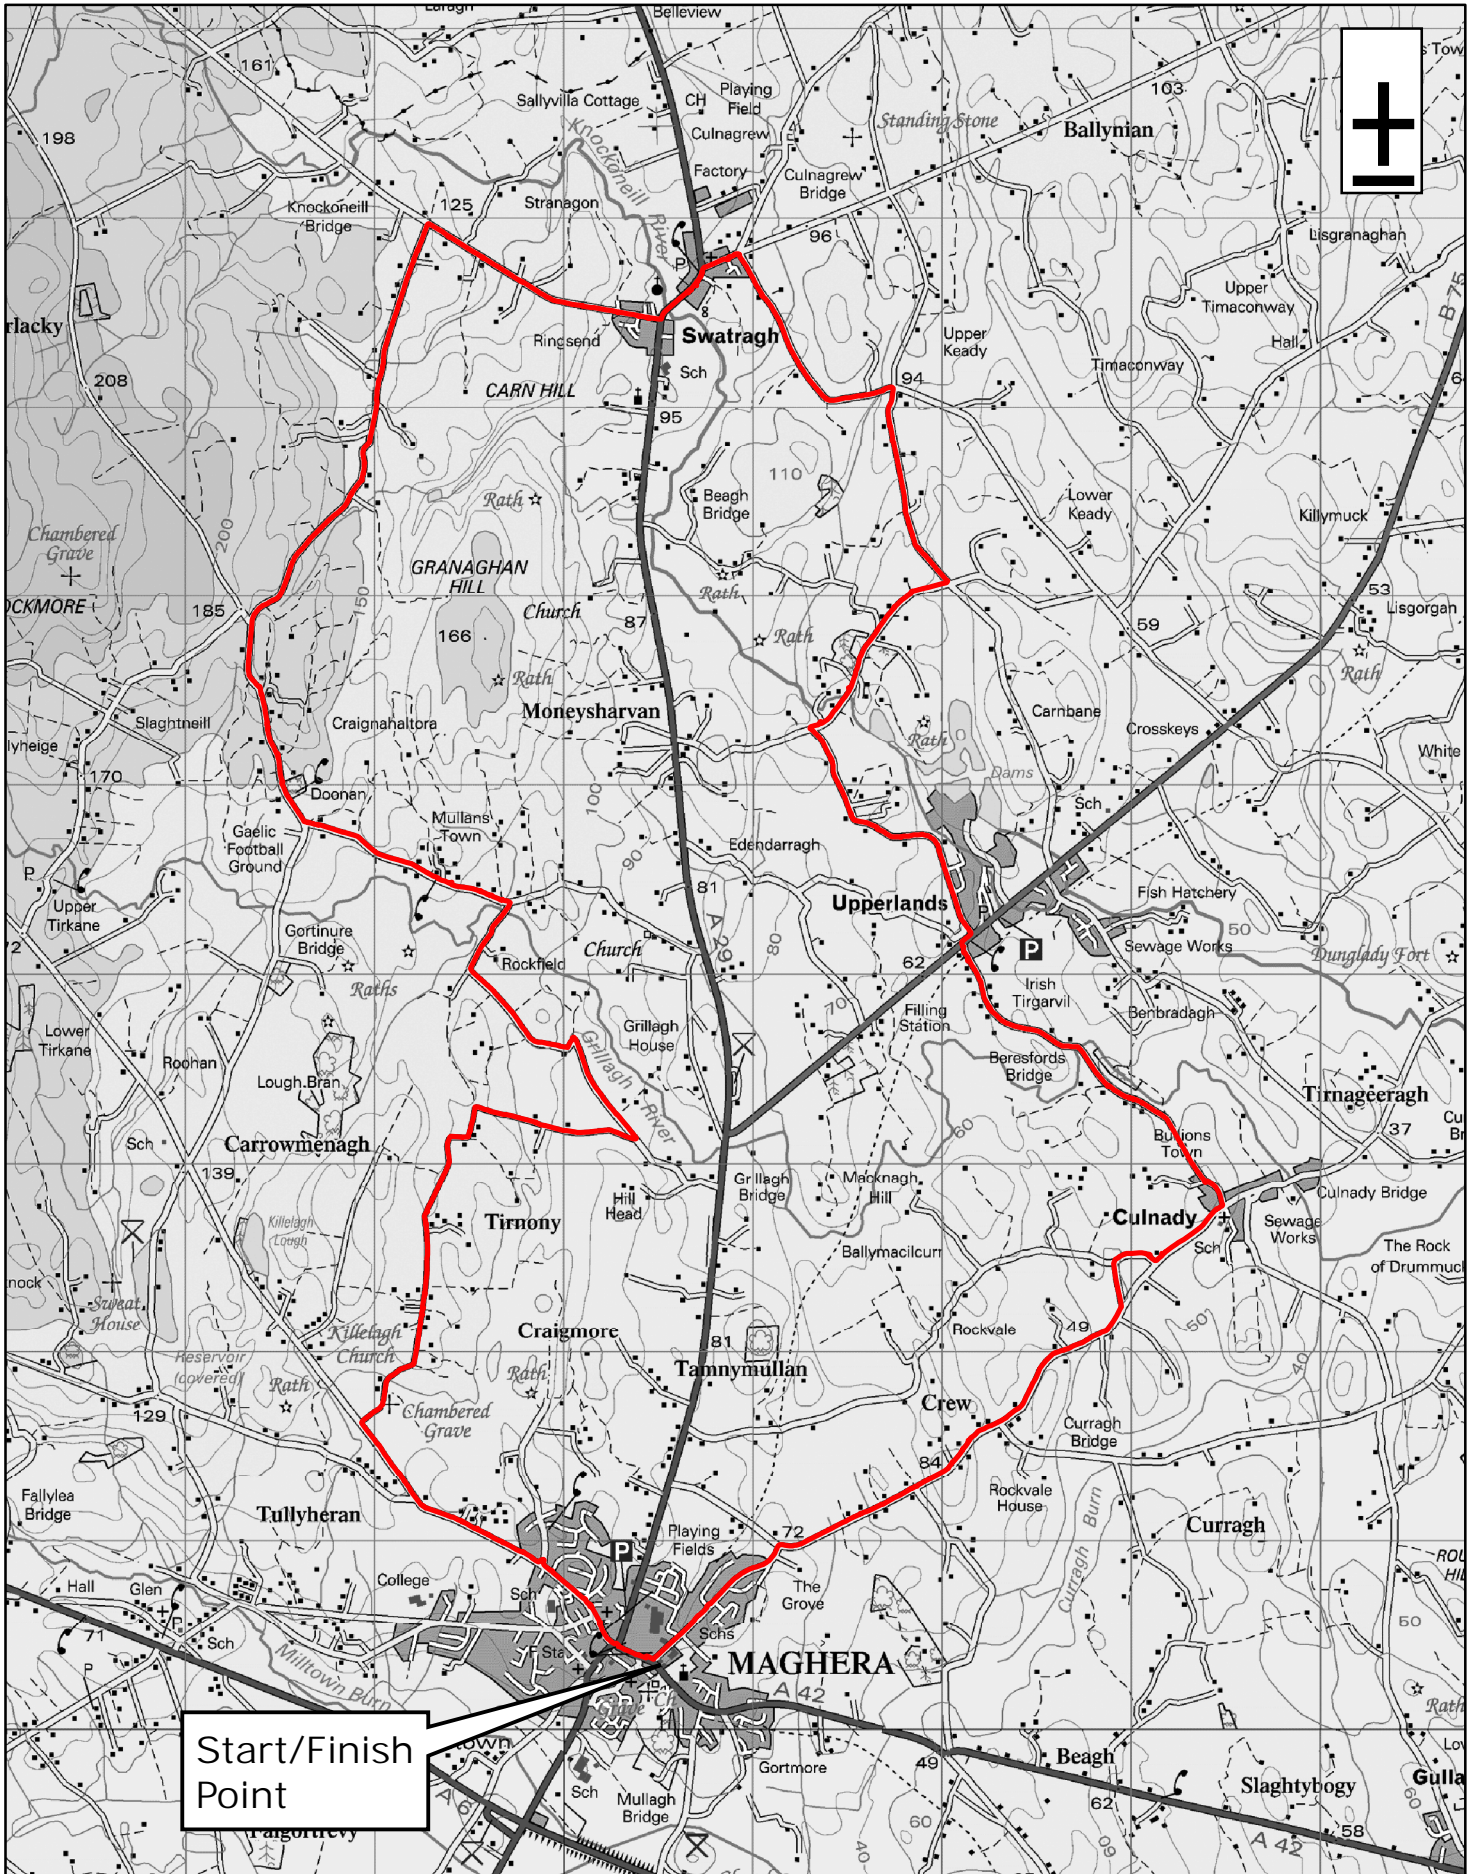

Swatragh Cycle Route

Start/Finish Point

CycleNI.com

Your definitive guide to cycling in Northern Ireland

1:40,000

0 0.375 0.75 1.5 Miles

This material is Crown Copyright and is reproduced with the permission of Land and Property Services under delegated authority from the Controller of Her Majesty's Stationary Office, © Crown copyright and database rights NIMA ESA&LA205.2