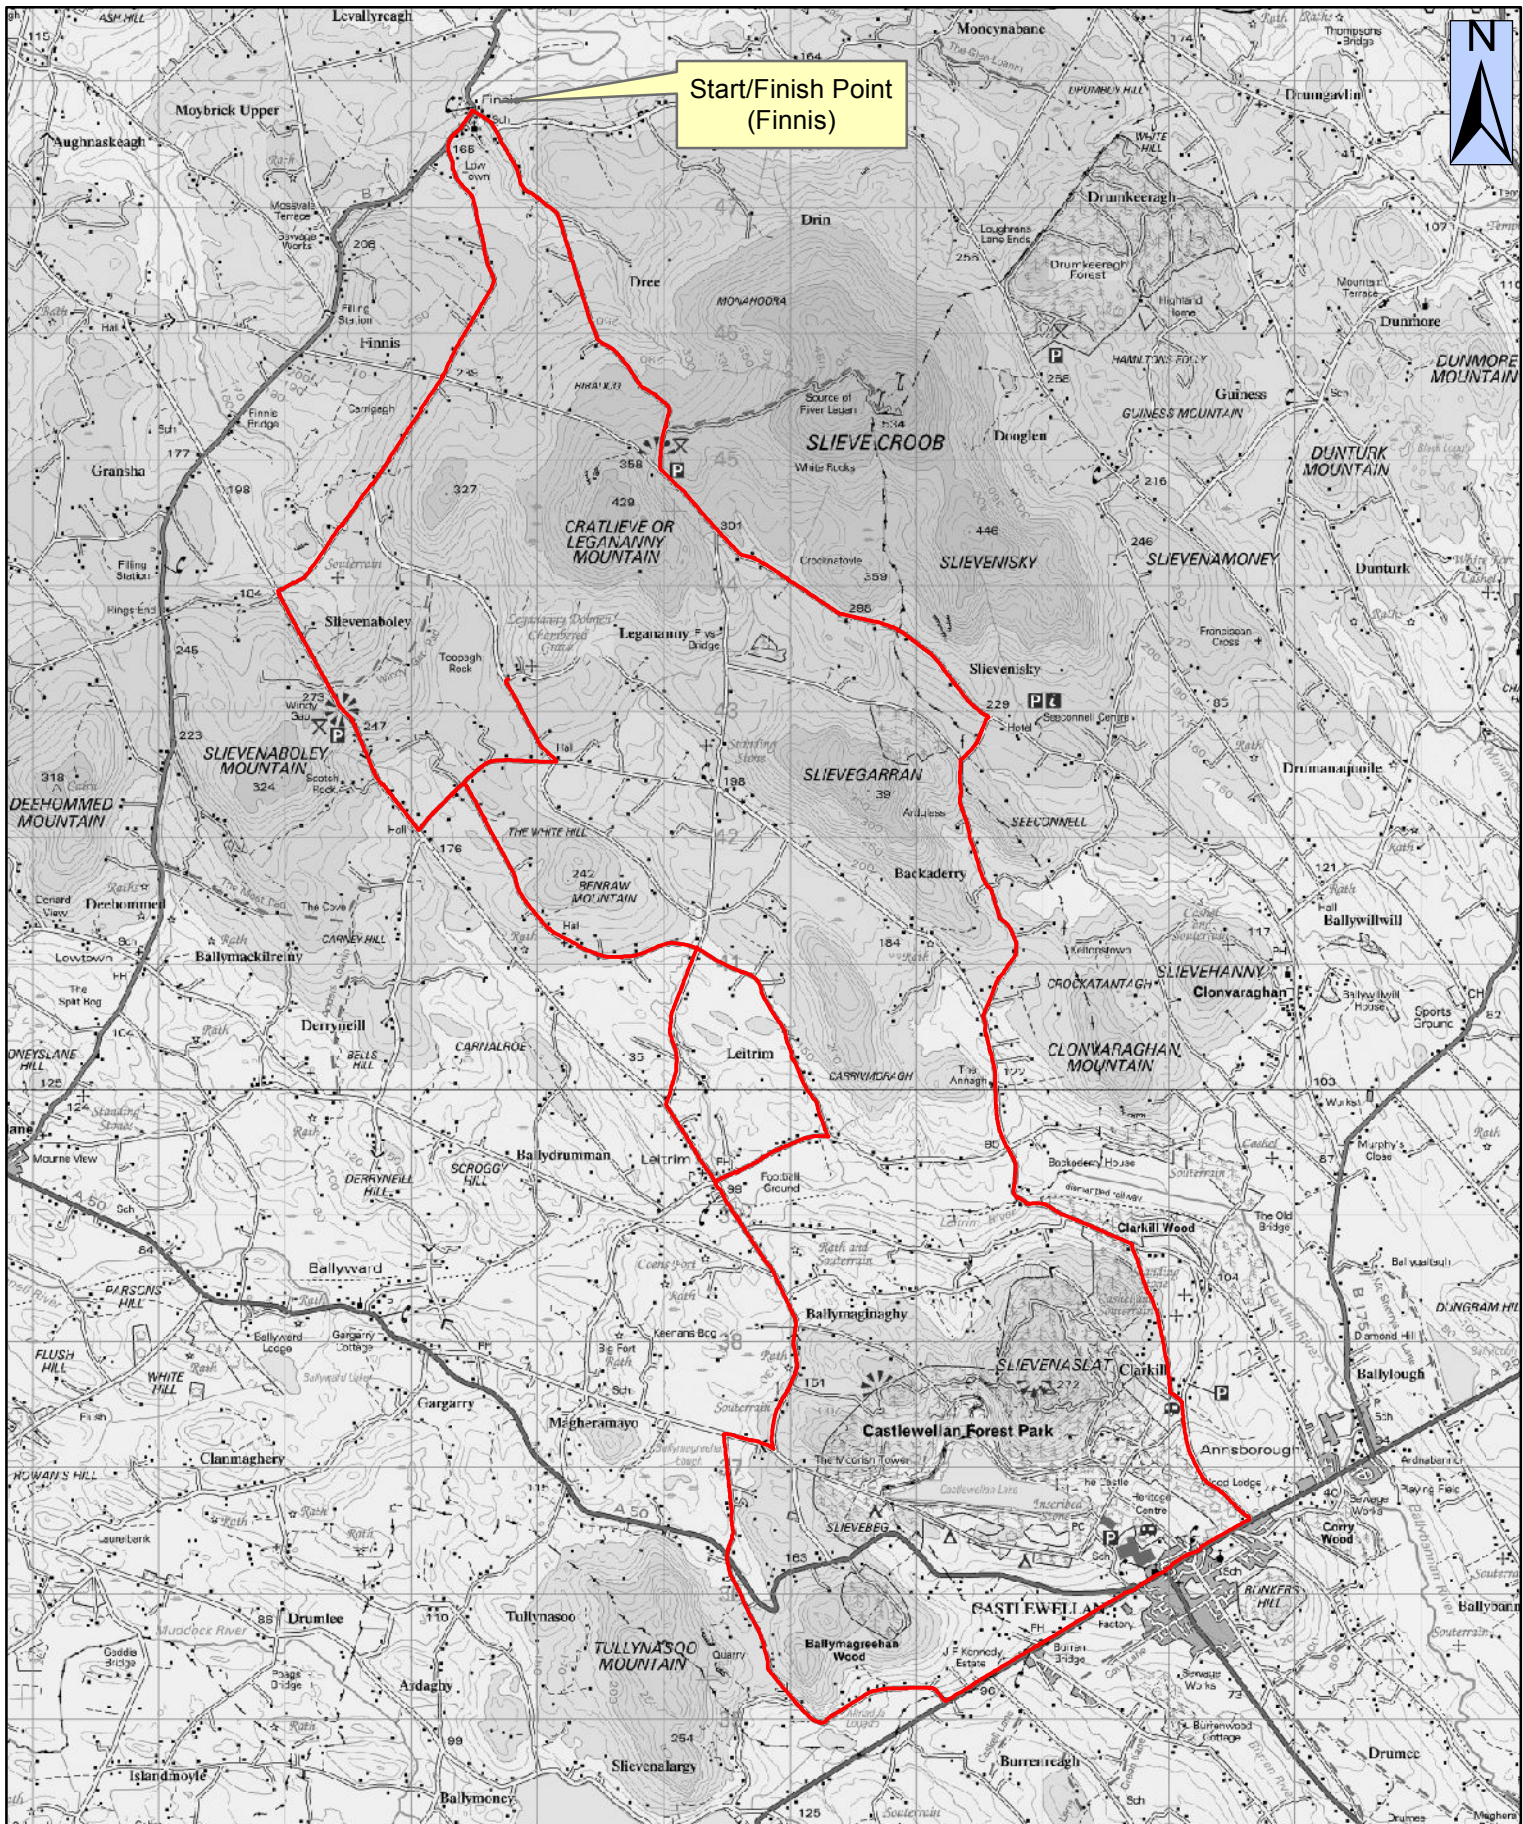

Legananny Cycle Route

Start/Finish Point (Finniss)

1:60,000

CycleNI.com

Your definitive guide to cycling in Northern Ireland

This material is Crown Copyright and is reproduced with the permission of Land and Property Services under delegated authority from the Controller of Her Majesty's Stationary Office, © Crown copyright and database rights NIMA ESA&LA205.2