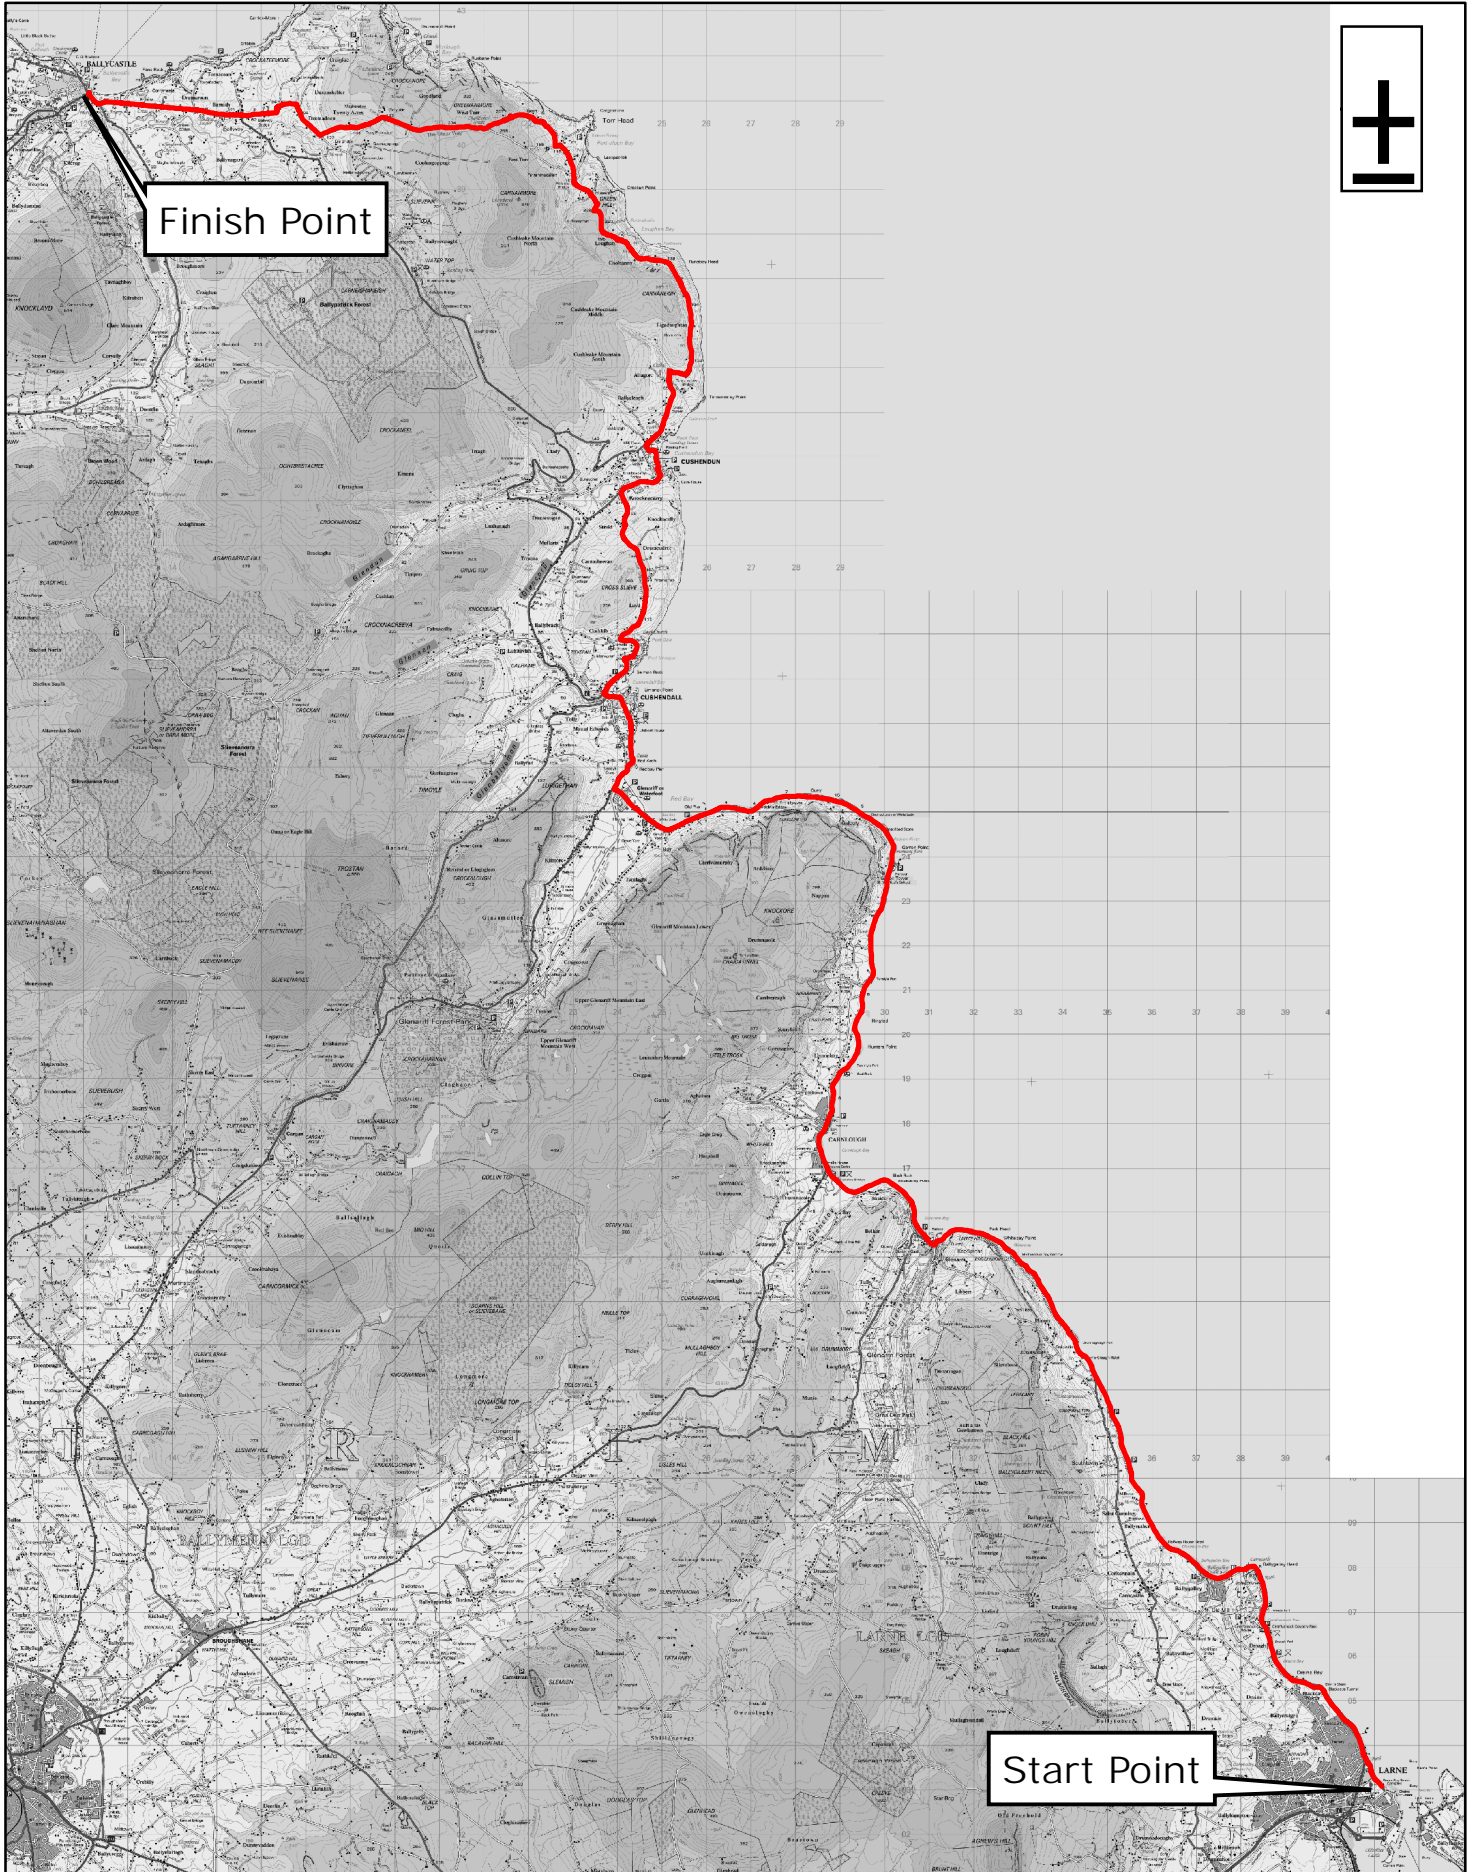

Coast Road

CycleNI.com

Your definitive guide to cycling in Northern Ireland

1:170,000

This material is Crown Copyright and is reproduced with the permission of Land and Property Services under delegated authority from the Controller of Her Majesty's Stationary Office, © Crown copyright and database rights NIMA ESA&LA205.2