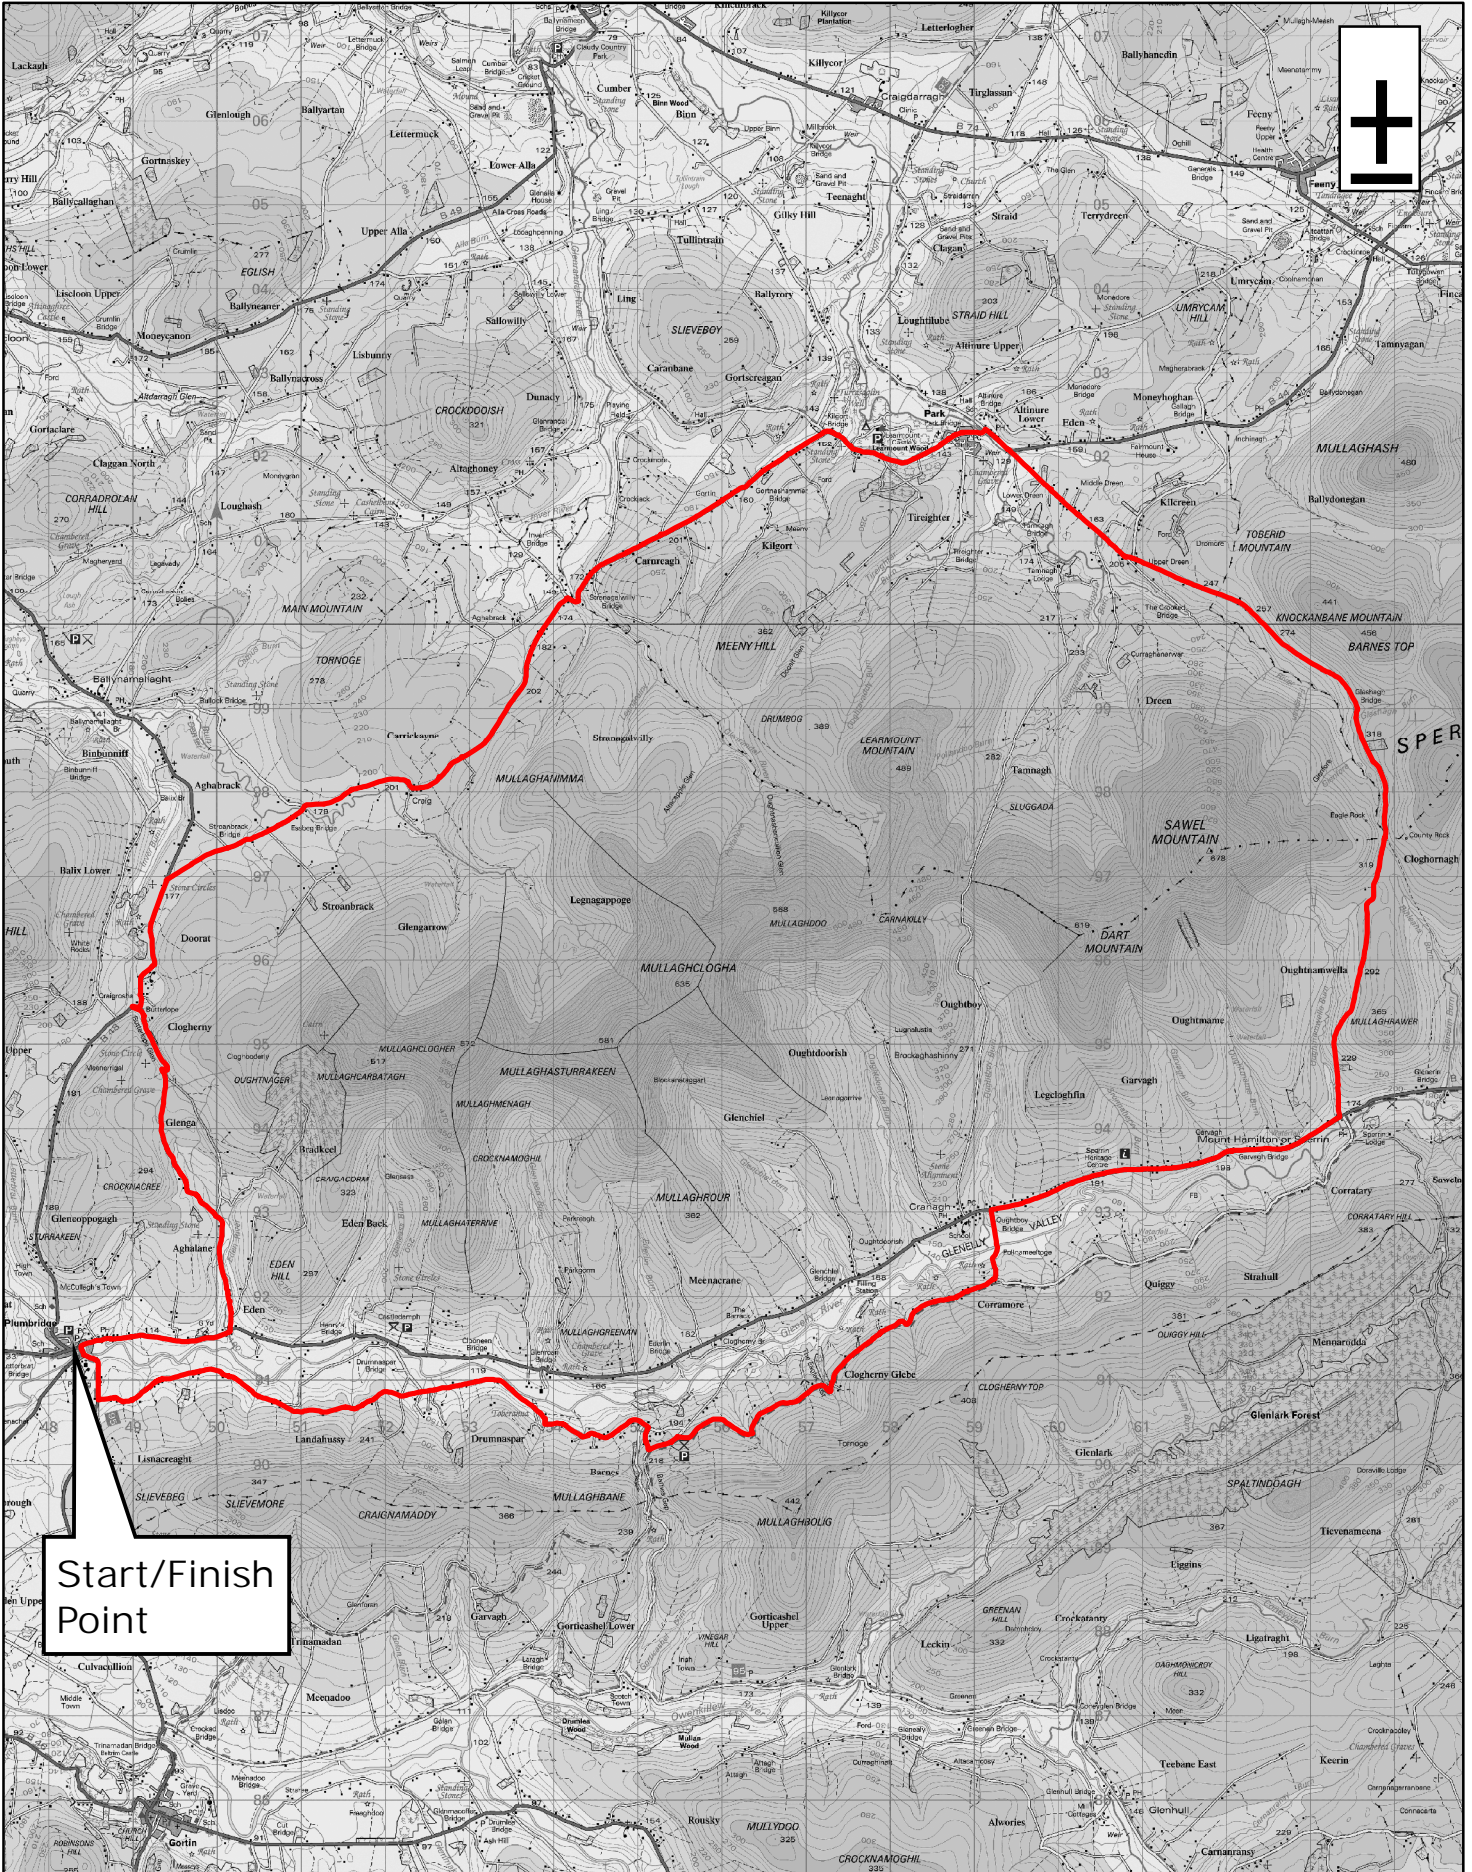

# Sawel Cycle Route

Start/Finish Point

**CycleNI.com**

*Your definitive guide to cycling in Northern Ireland*

1:90,000

0 0.5 1 2 Miles

This material is Crown Copyright and is reproduced with the permission of Land and Property Services under delegated authority from the Controller of Her Majesty's Stationary Office, © Crown copyright and database rights NIMA ESA&LA205.2