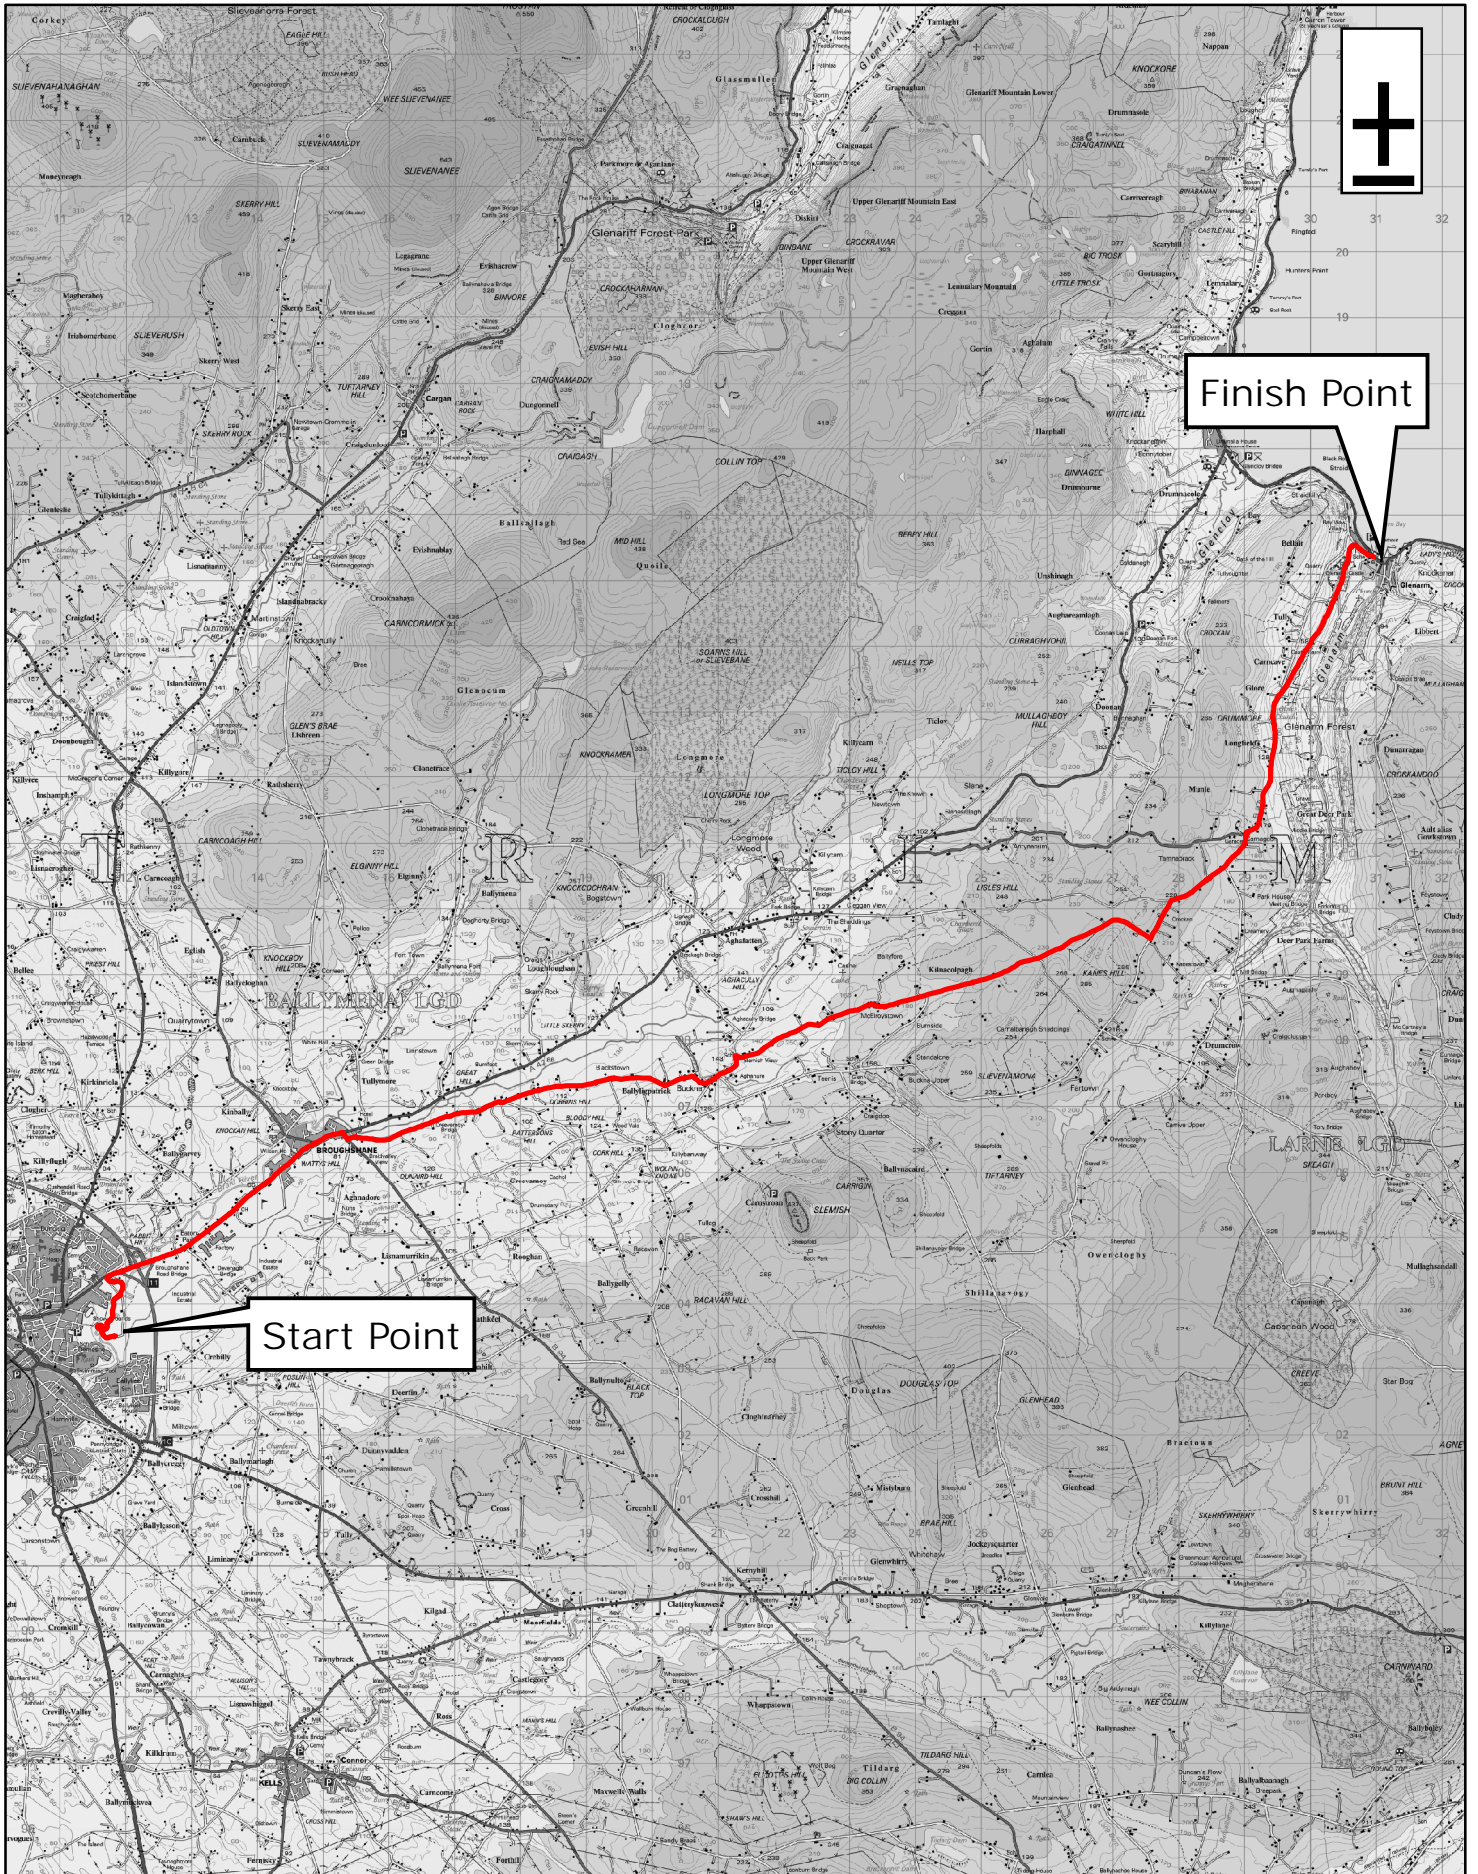

# Ecoss Trail

**CycleNI.com**

*Your definitive guide to cycling in Northern Ireland*

1:115,000

0 1.25 2.5 5 Miles

This material is Crown Copyright and is reproduced with the permission of Land and Property Services under delegated authority from the Controller of Her Majesty's Stationary Office, © Crown copyright and database rights NIMA ESA&LA205.2