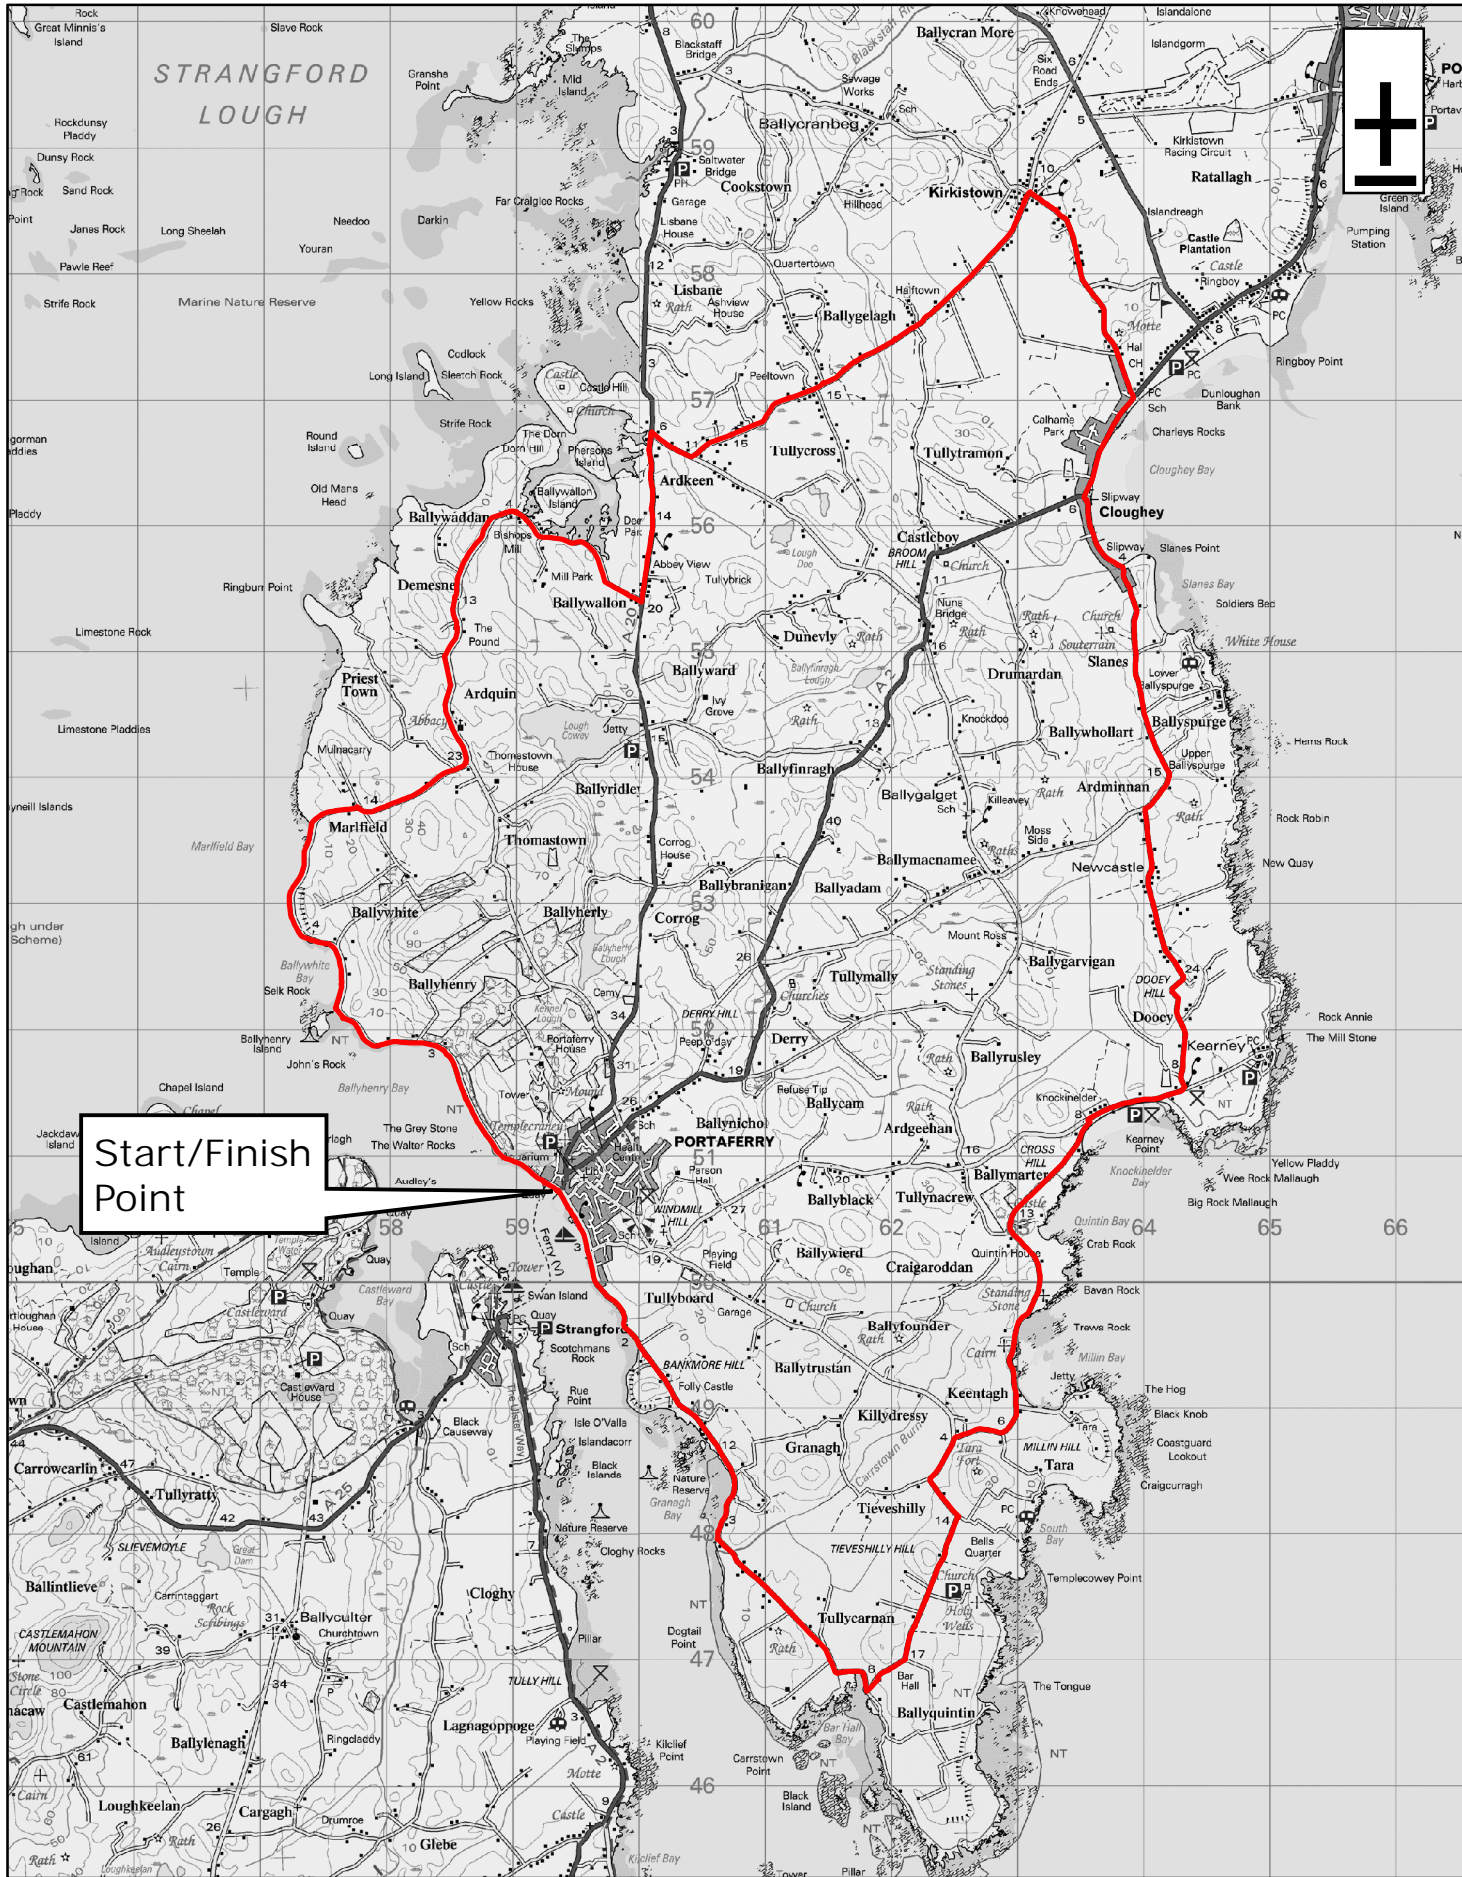

Portaferry

Start/Finish
Point

CycleNI.com
Your definitive guide to cycling in Northern Ireland

1:60,000

This material is Crown Copyright and is reproduced with the permission of Land and Property Services under delegated authority from the Controller of Her Majesty's Stationary Office, © Crown copyright and database rights NIMA ESA&LA205.2