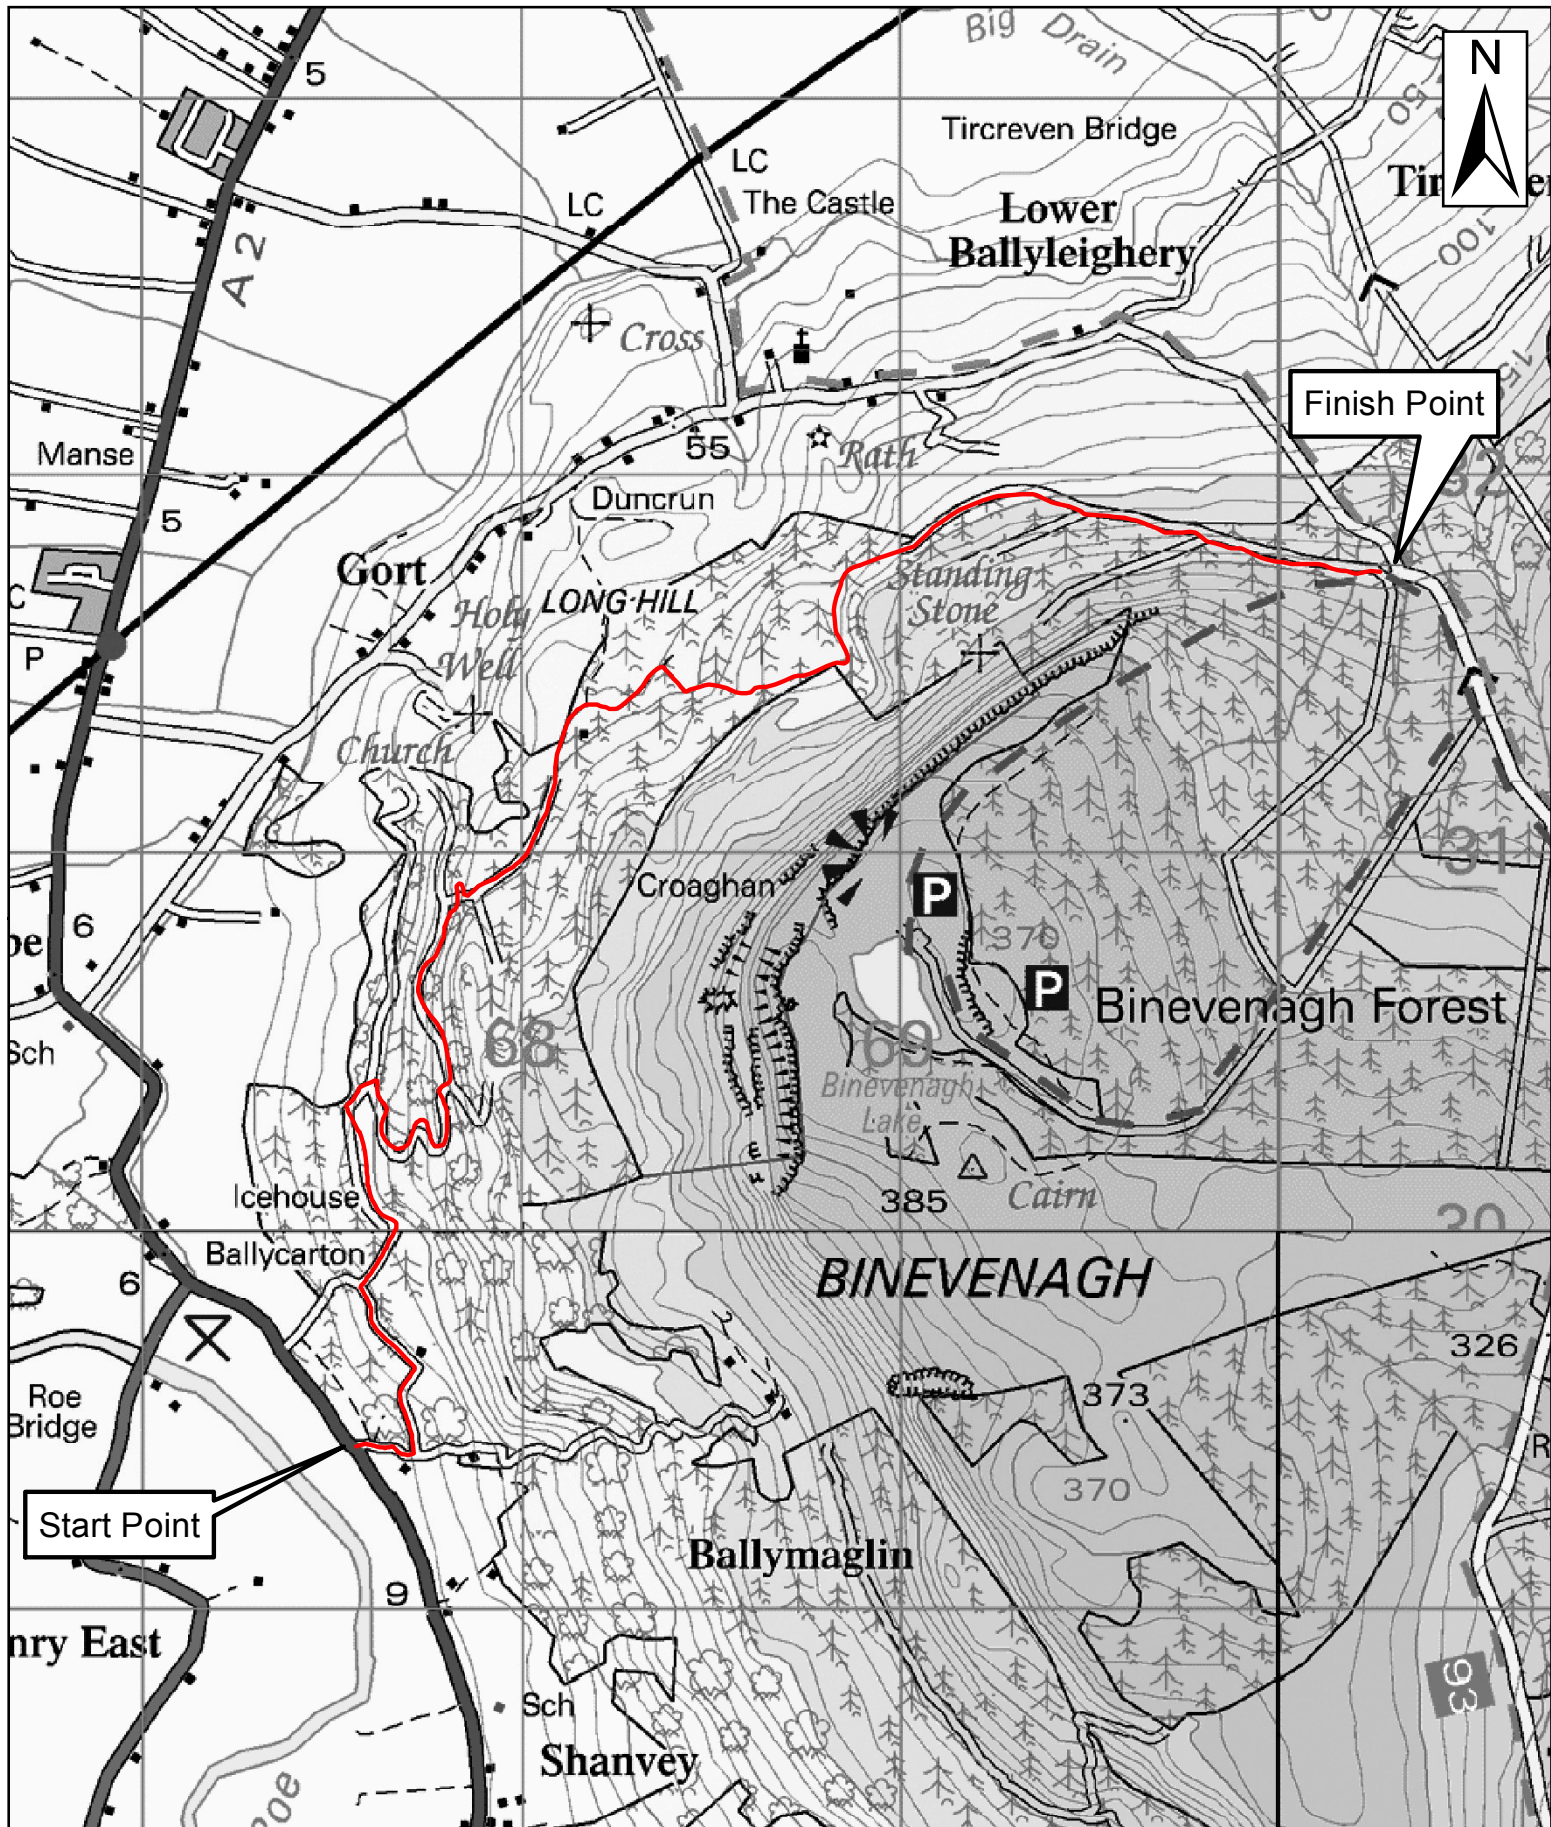

Ballycarton Wood

1:20,000

0 0.25 0.5 1 Kilometers

CycleNI.com

Your definitive guide to cycling in Northern Ireland

This material is based upon Crown Copyright and is reproduced with the permission of Land & Property Services under delegated authority from the Controller of Her Majesty's Stationary Office, Crown Copyright and database rights, EMOU206.2. Northern Ireland Environment Agency Copyright 2012