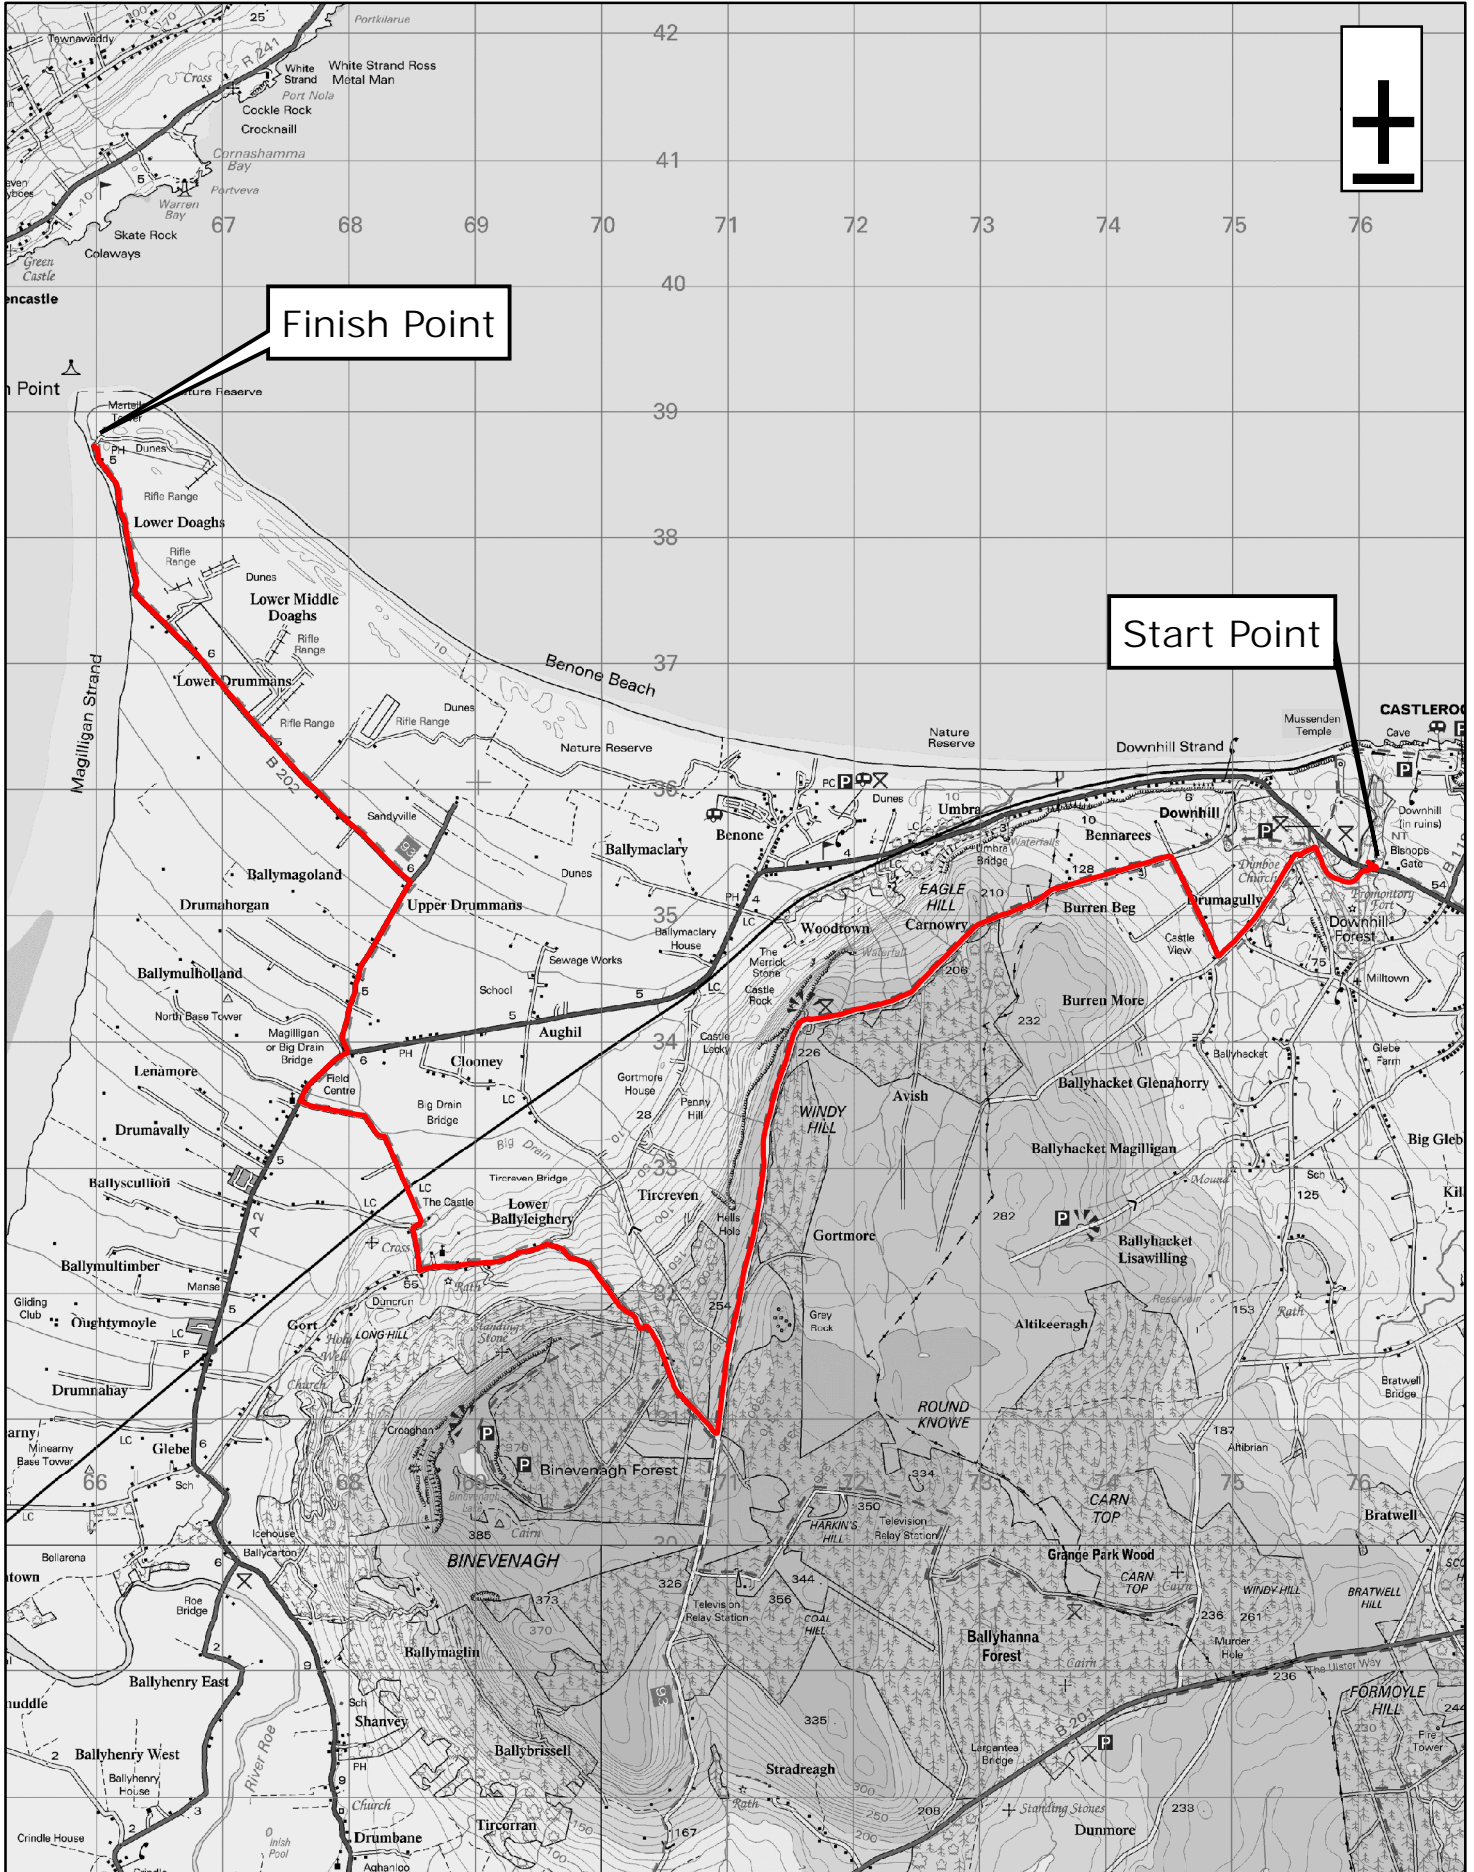

Downhill to Magilligan

CycleNI.com

Your definitive guide to cycling in Northern Ireland

1:60,000

0 0.5 1 2 Miles

This material is Crown Copyright and is reproduced with the permission of Land and Property Services under delegated authority from the Controller of Her Majesty's Stationary Office, © Crown copyright and database rights NIMA ESA&LA205.2