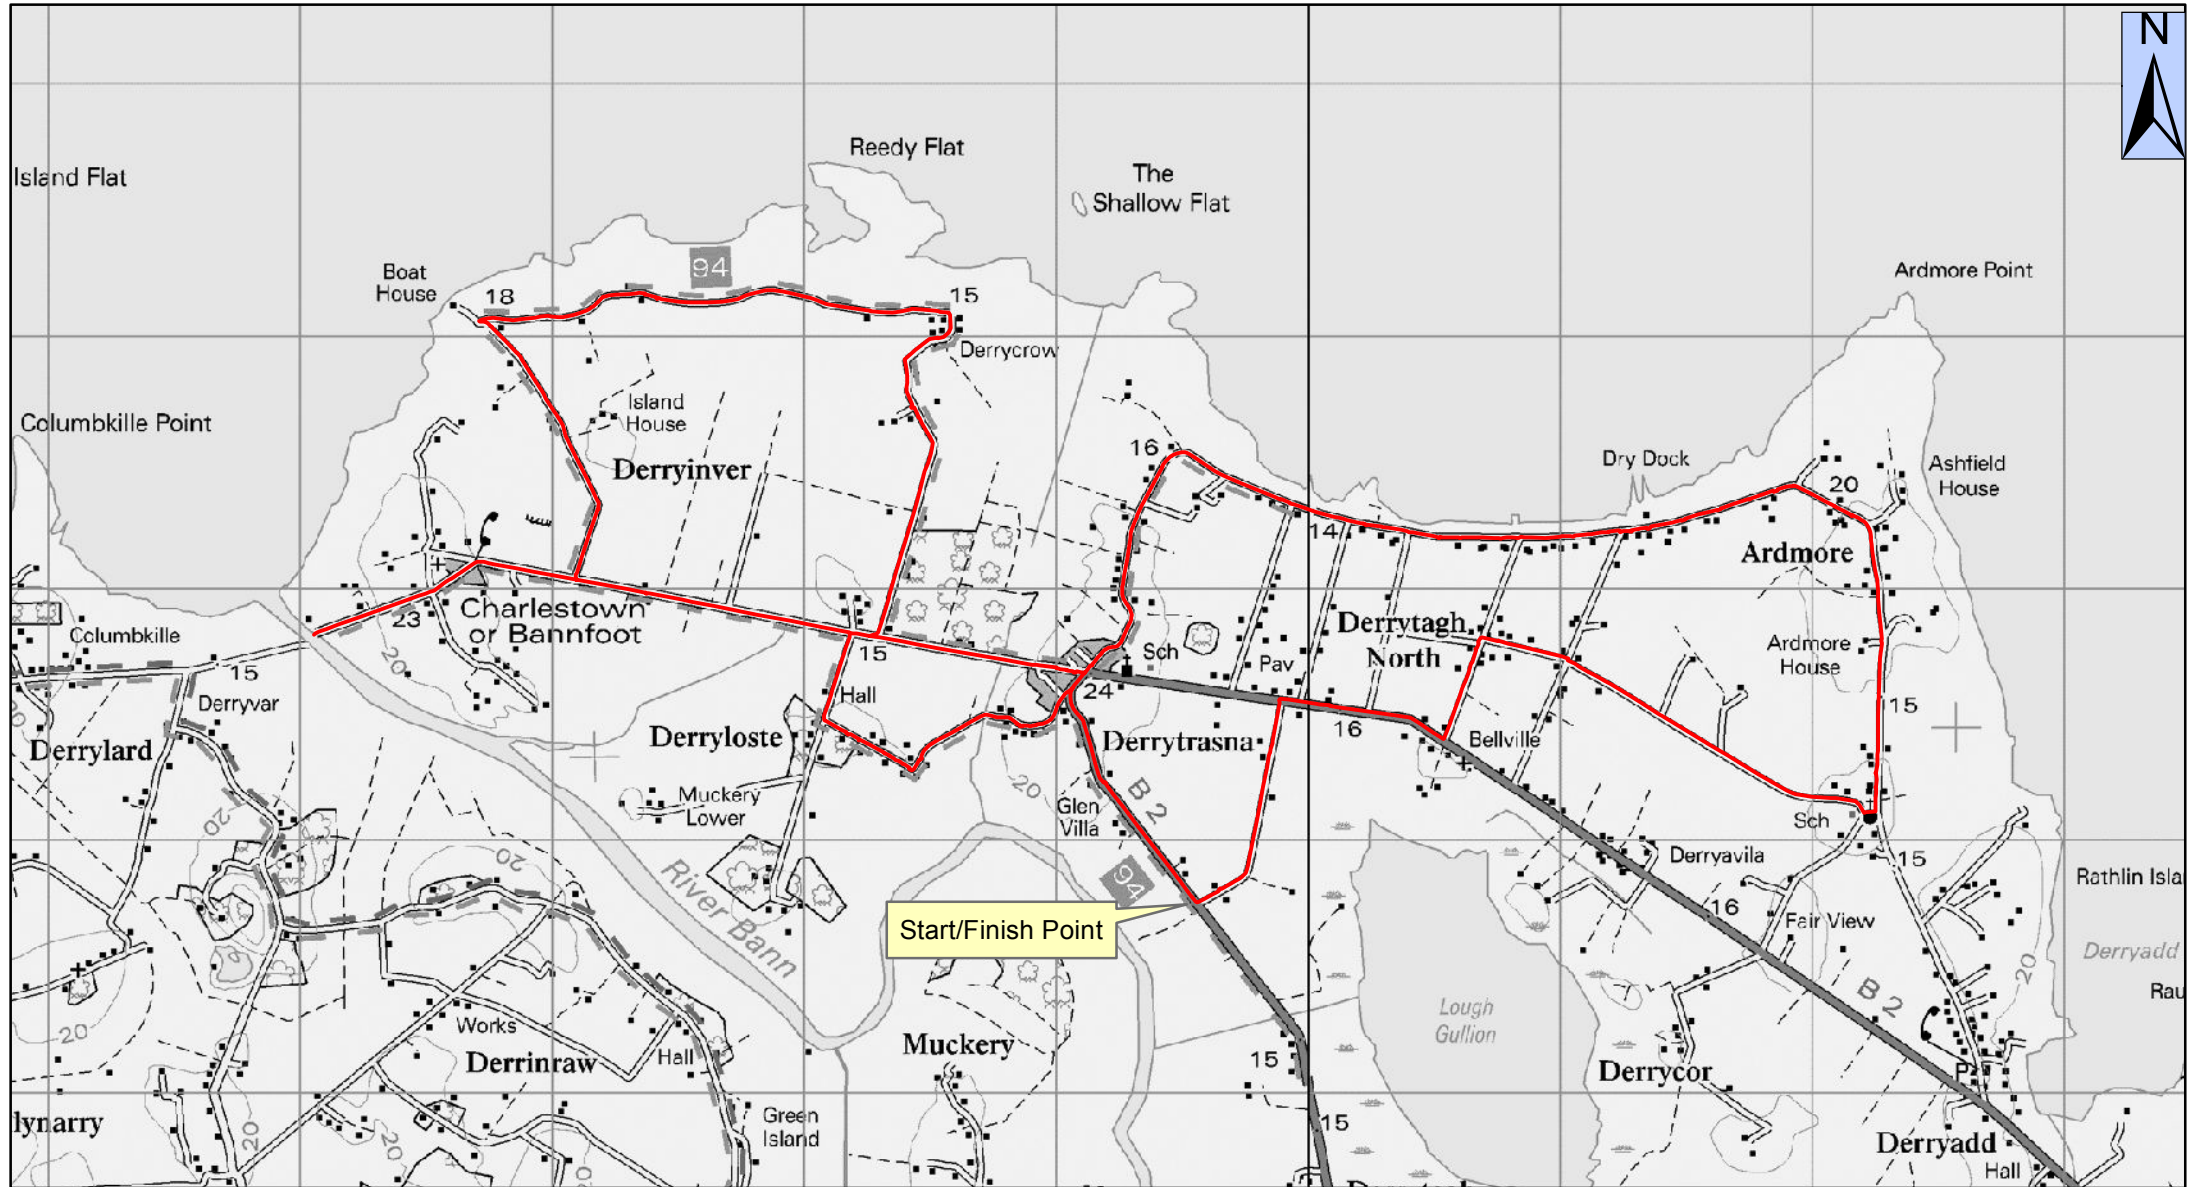

Bann Montiags Trail

1:30,000

CycleNI.com
Your definitive guide to cycling in Northern Ireland

This material is Crown Copyright and is reproduced with the permission of Land and Property Services under delegated authority from the Controller of Her Majesty's Stationary Office, © Crown copyright and database rights NIMA ESA&LA205.2