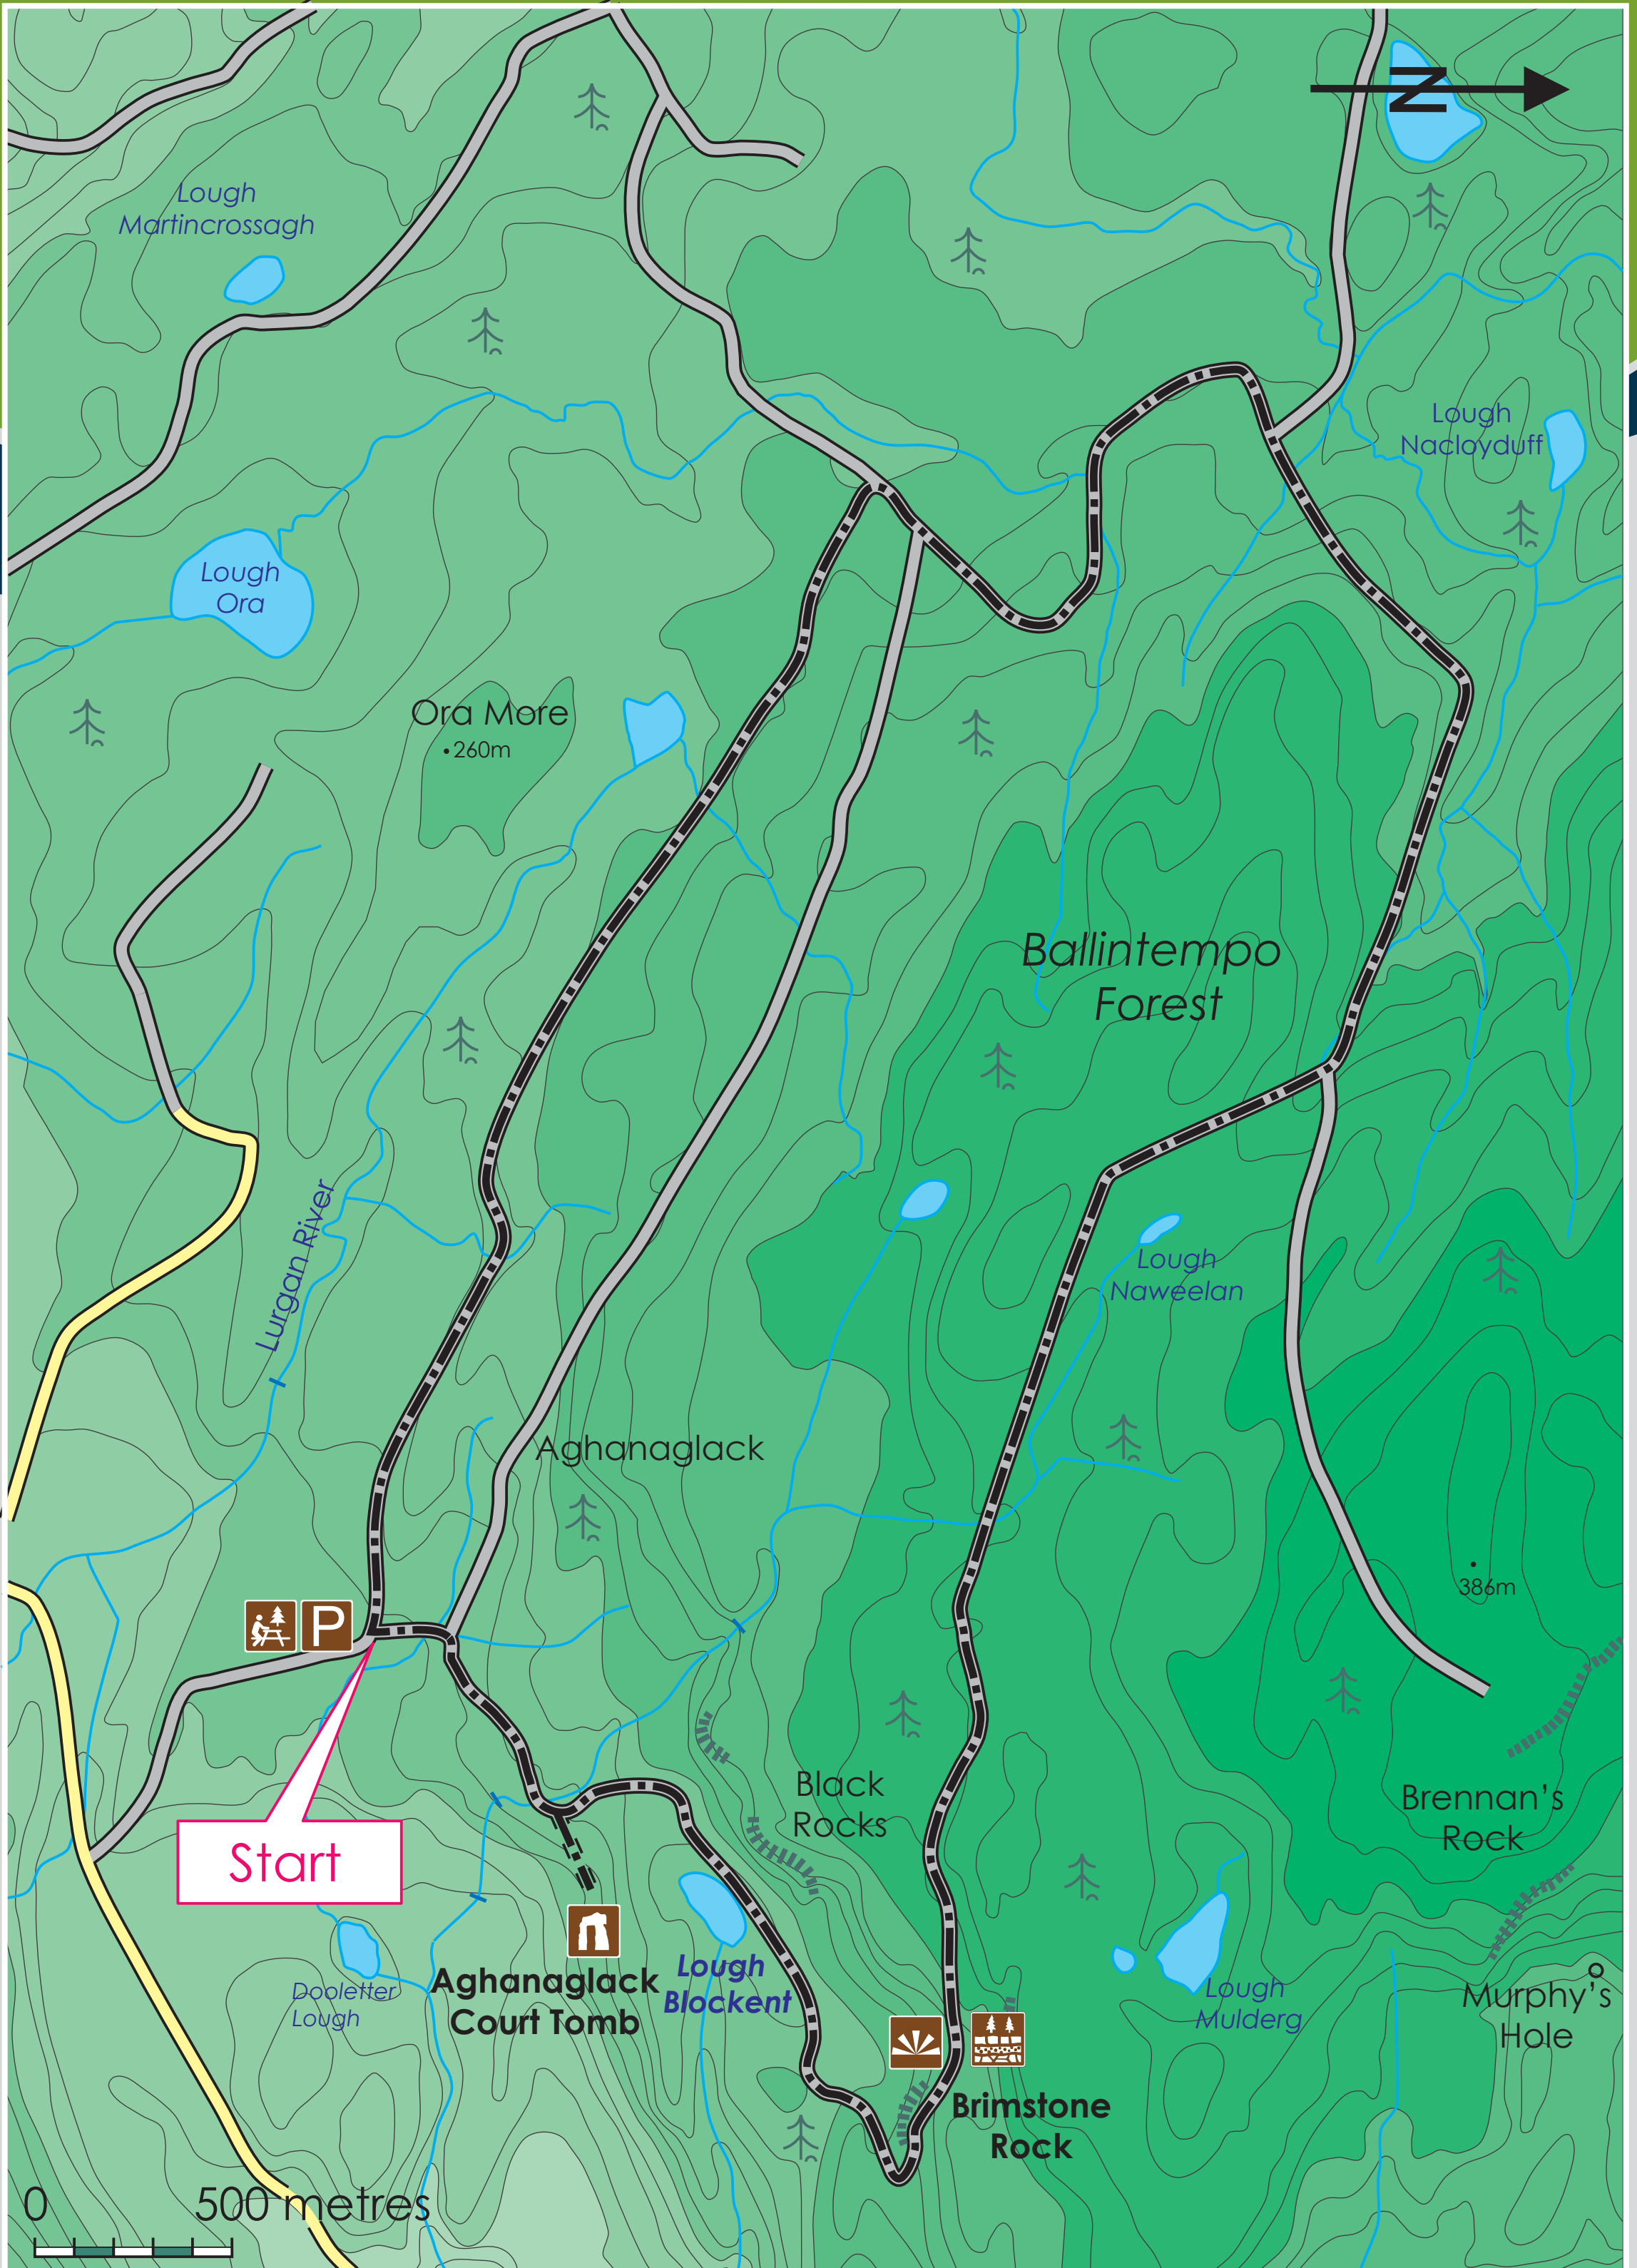

Marble Arch Caves
Global Geopark

Aghanaglack Walk

	Walk Route		Contours		Lakes		Picnic Area
	Forest Track		Forest Area		Rivers		Parking
	Footpath		Steep Ground/ Cliffs		Waterfall		Archeological Site or monument
	Public Road		Geological Site		Viewpoint		