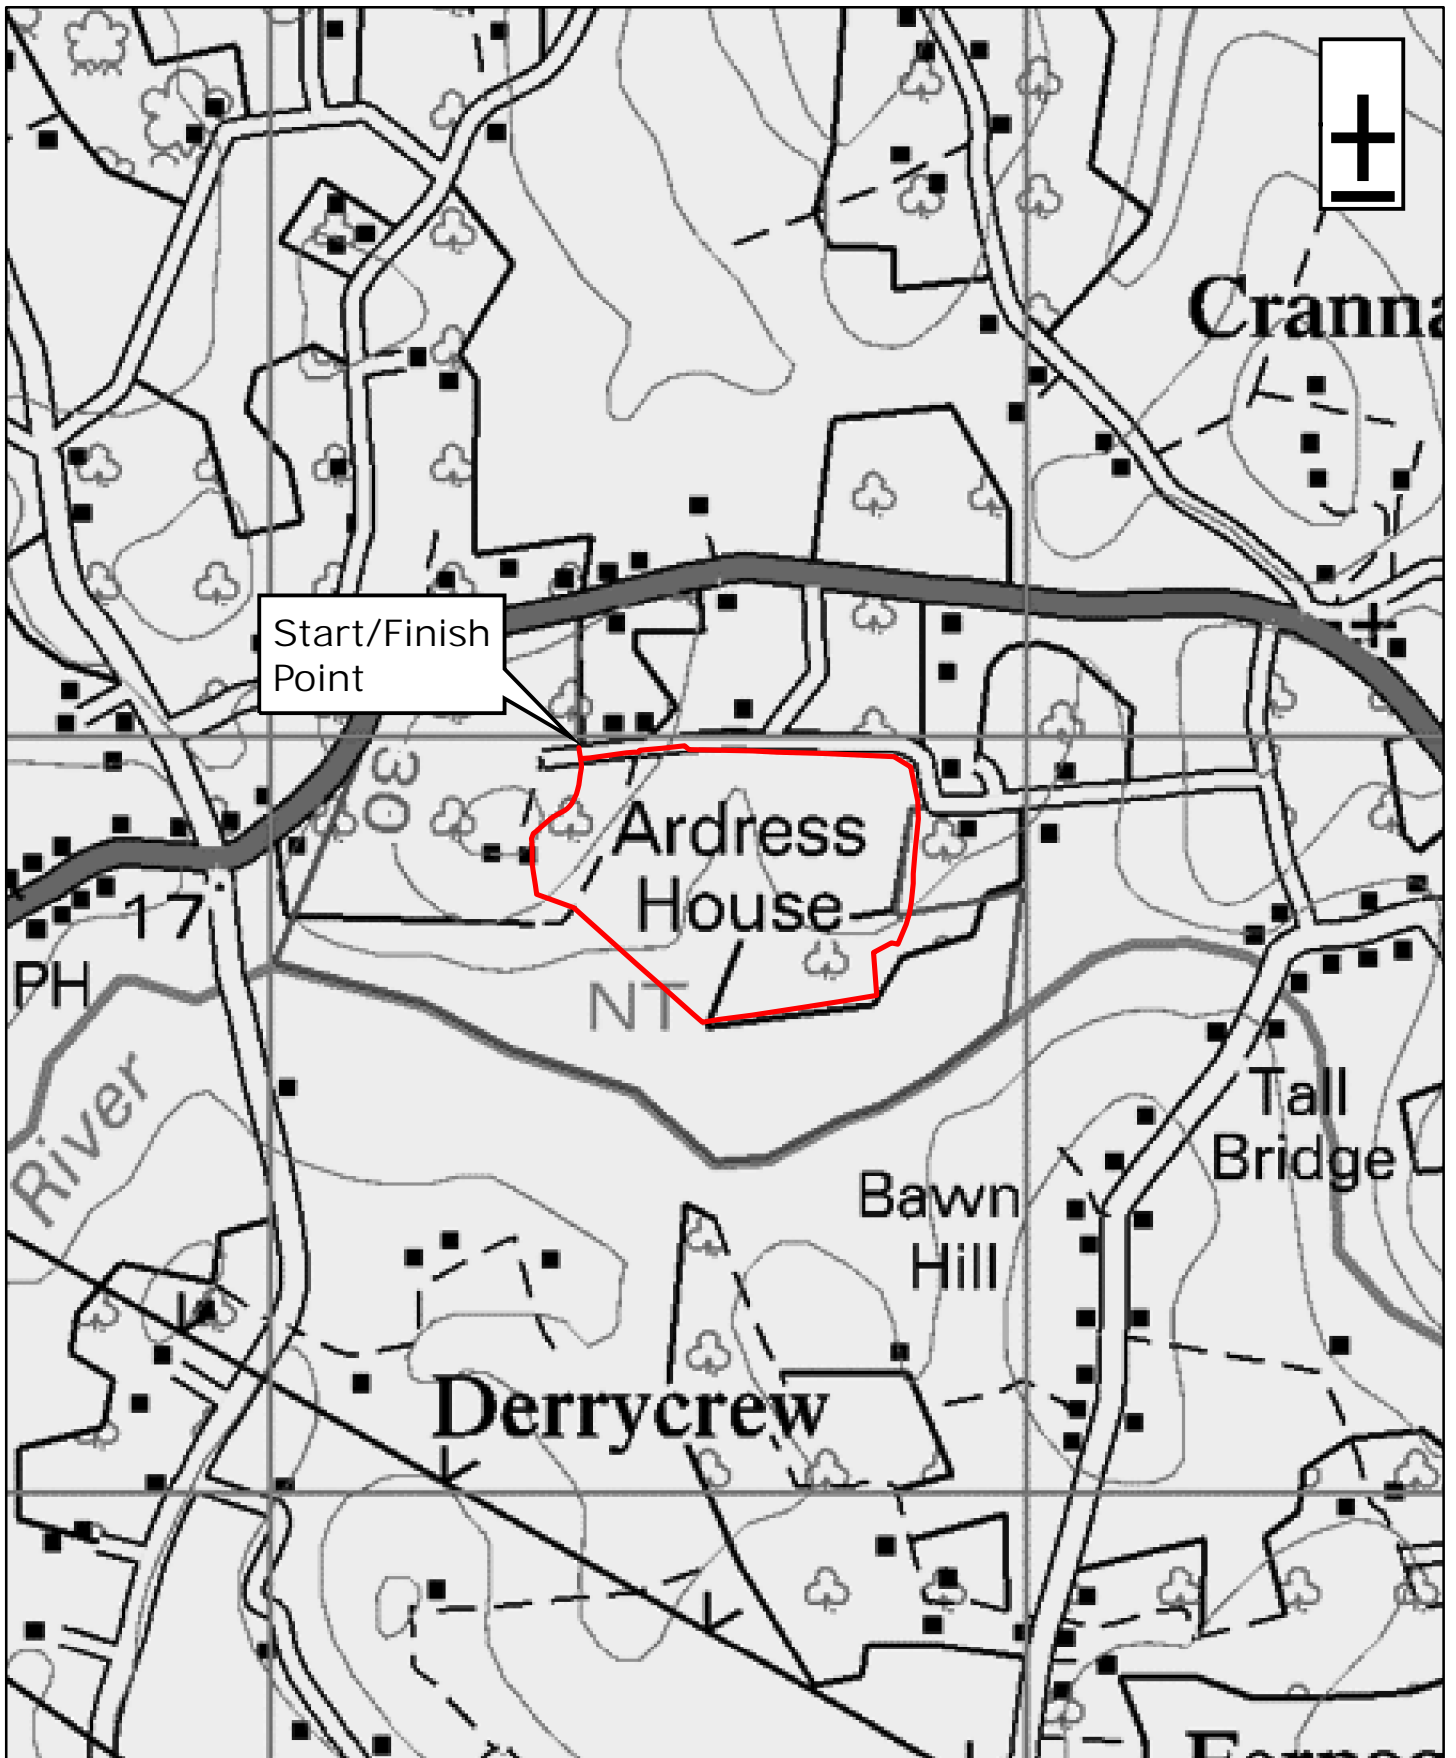

Address House Ladies Mile

1:10,000

WalkNI.com
*Your definitive guide to walking
in Northern Ireland*

This material is Crown Copyright and is reproduced with the permission of Land and Property Services under delegated authority from the Controller of Her Majesty's Stationary Office, © Crown copyright and database rights NIMA ESA&LA205.2