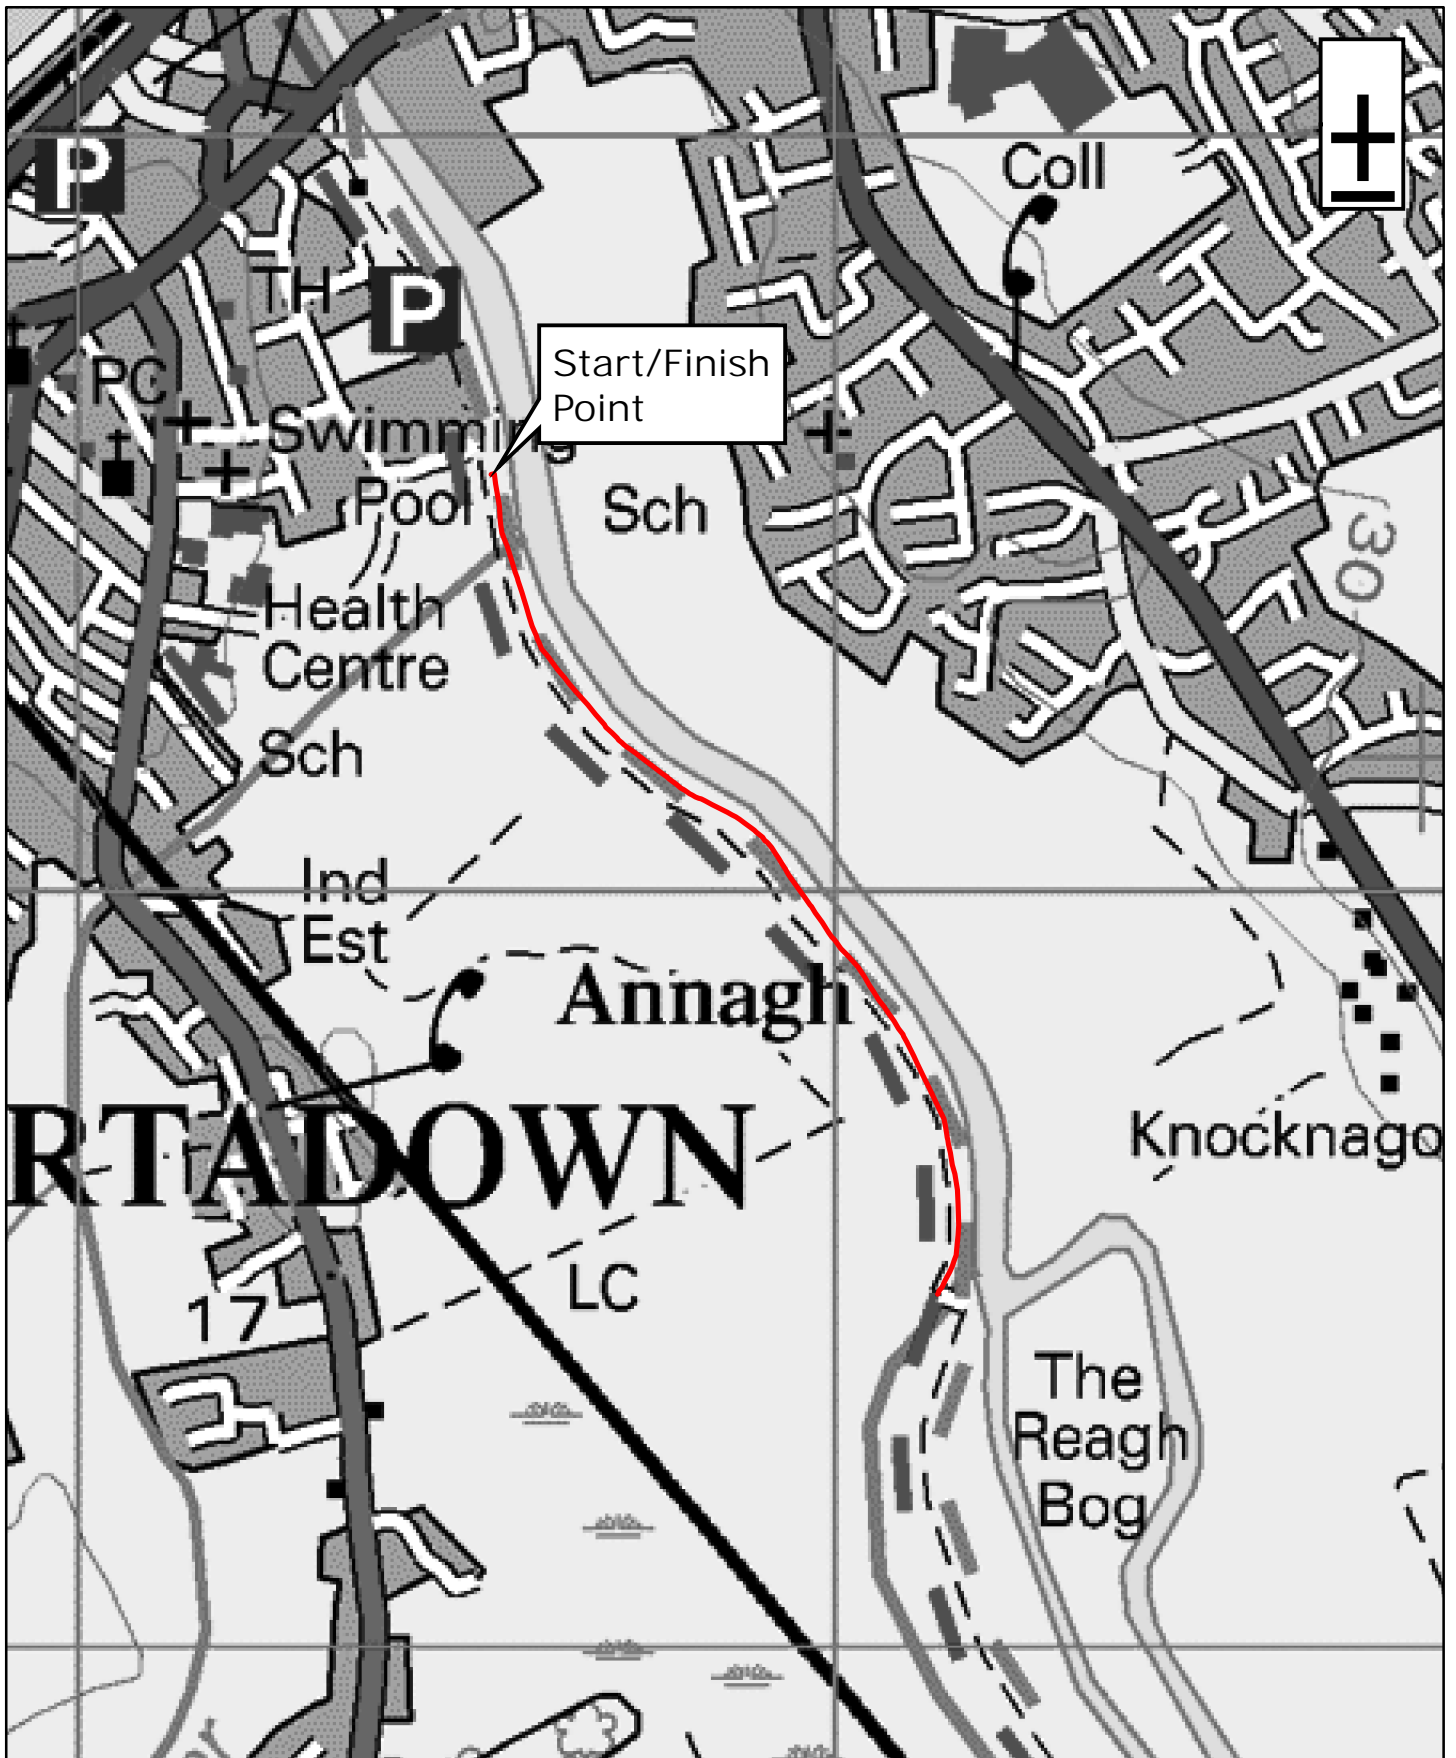

Bann Boulevard Portadown

1:10,000

WalkNI.com
*Your definitive guide to walking
in Northern Ireland*

This material is Crown Copyright and is reproduced with the permission of Land and Property Services under delegated authority from the Controller of Her Majesty's Stationary Office, © Crown copyright and database rights NIMA ESA&LA205.2