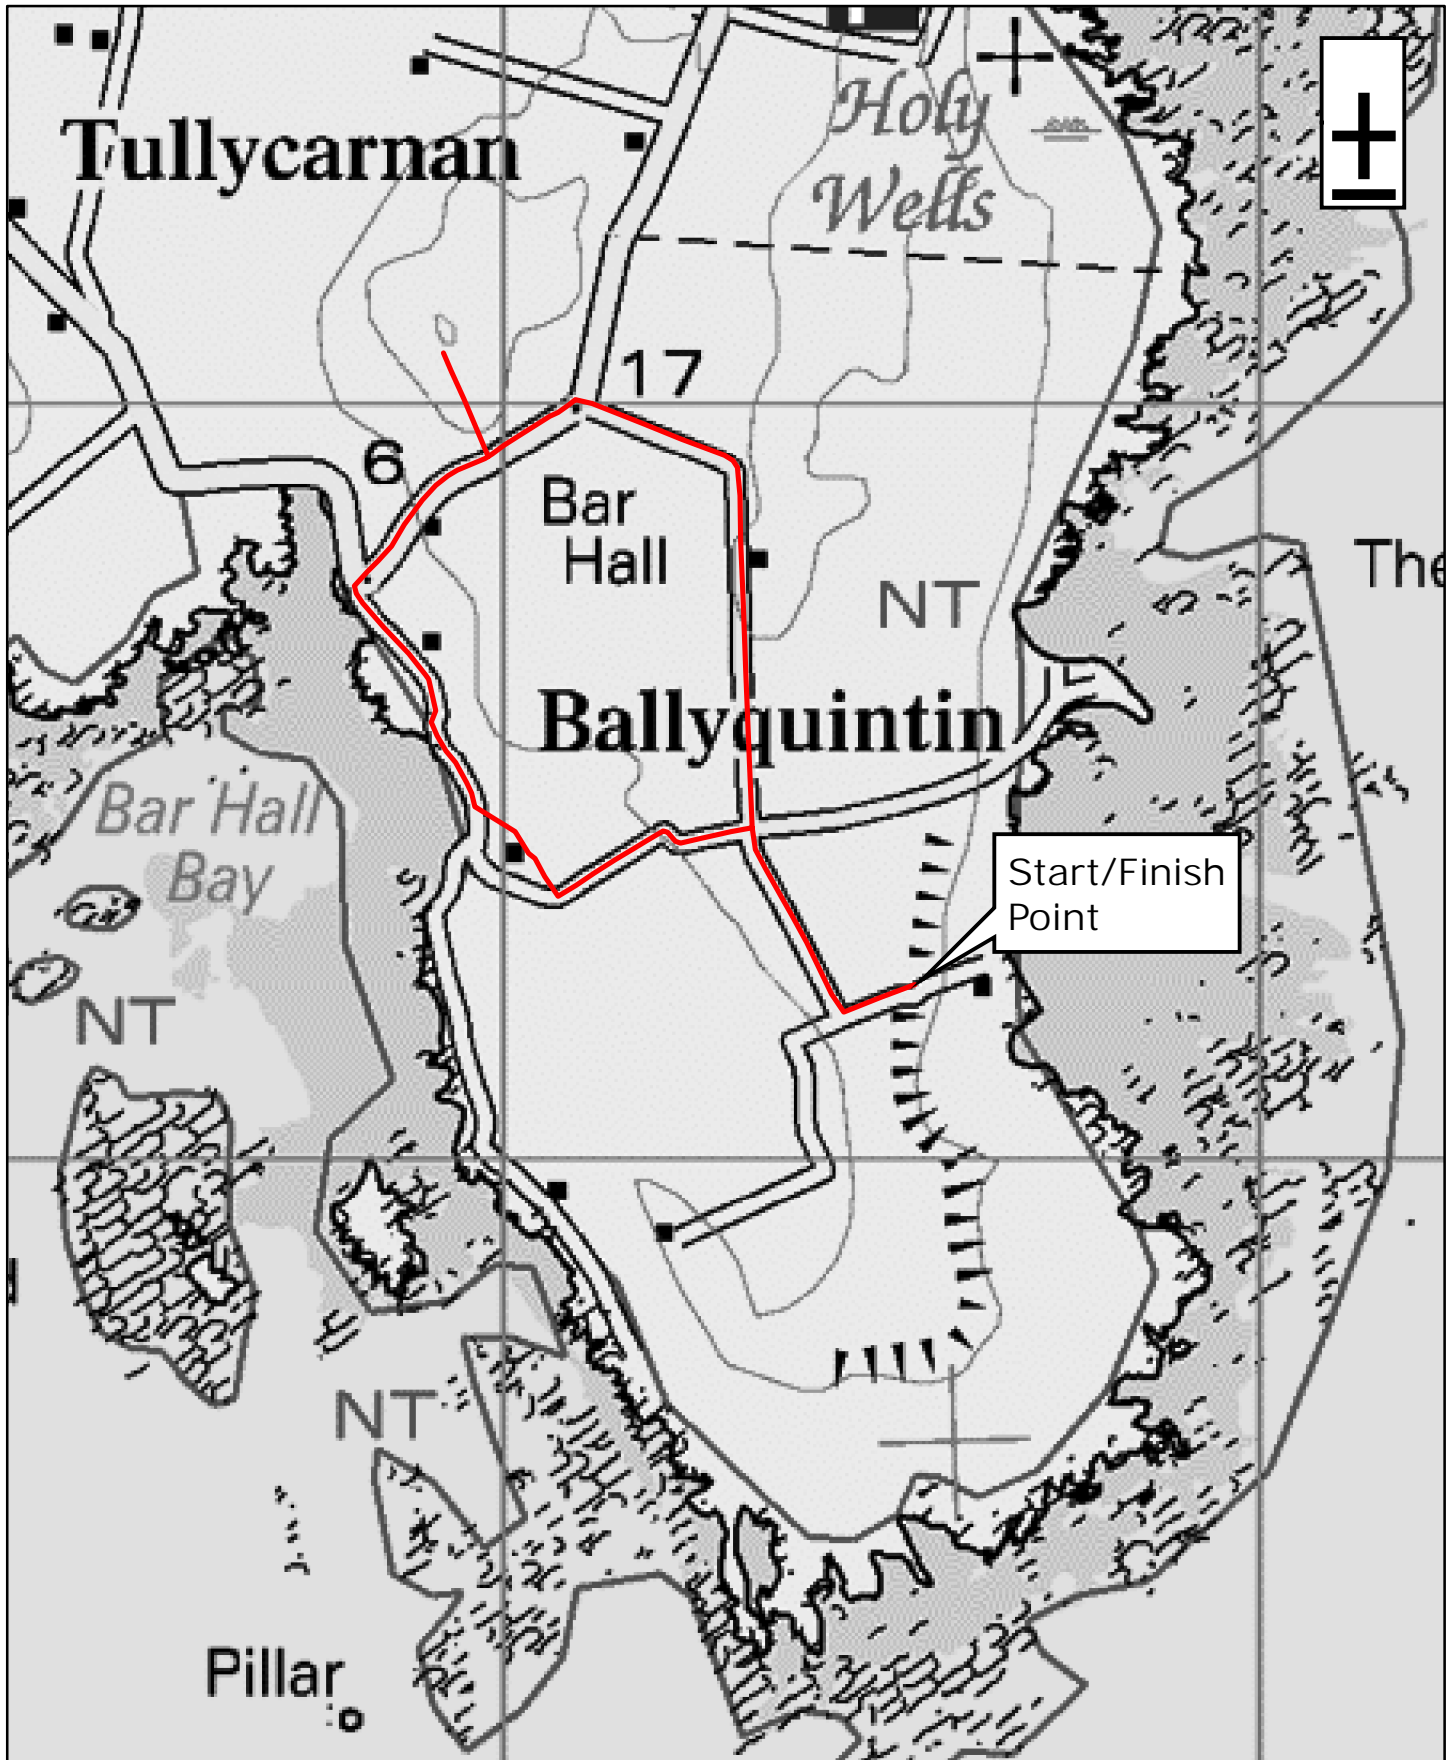

Ballyquinton Farm - Bar Hall Bay Trail

1:10,000

0 0.1 0.2 0.4 Miles

WalkNI.com
Your definitive guide to walking
in Northern Ireland

This material is Crown Copyright and is reproduced with the permission of Land and Property Services under delegated authority from the Controller of Her Majesty's Stationary Office, © Crown copyright and database rights NIMA ESA&LA205.2