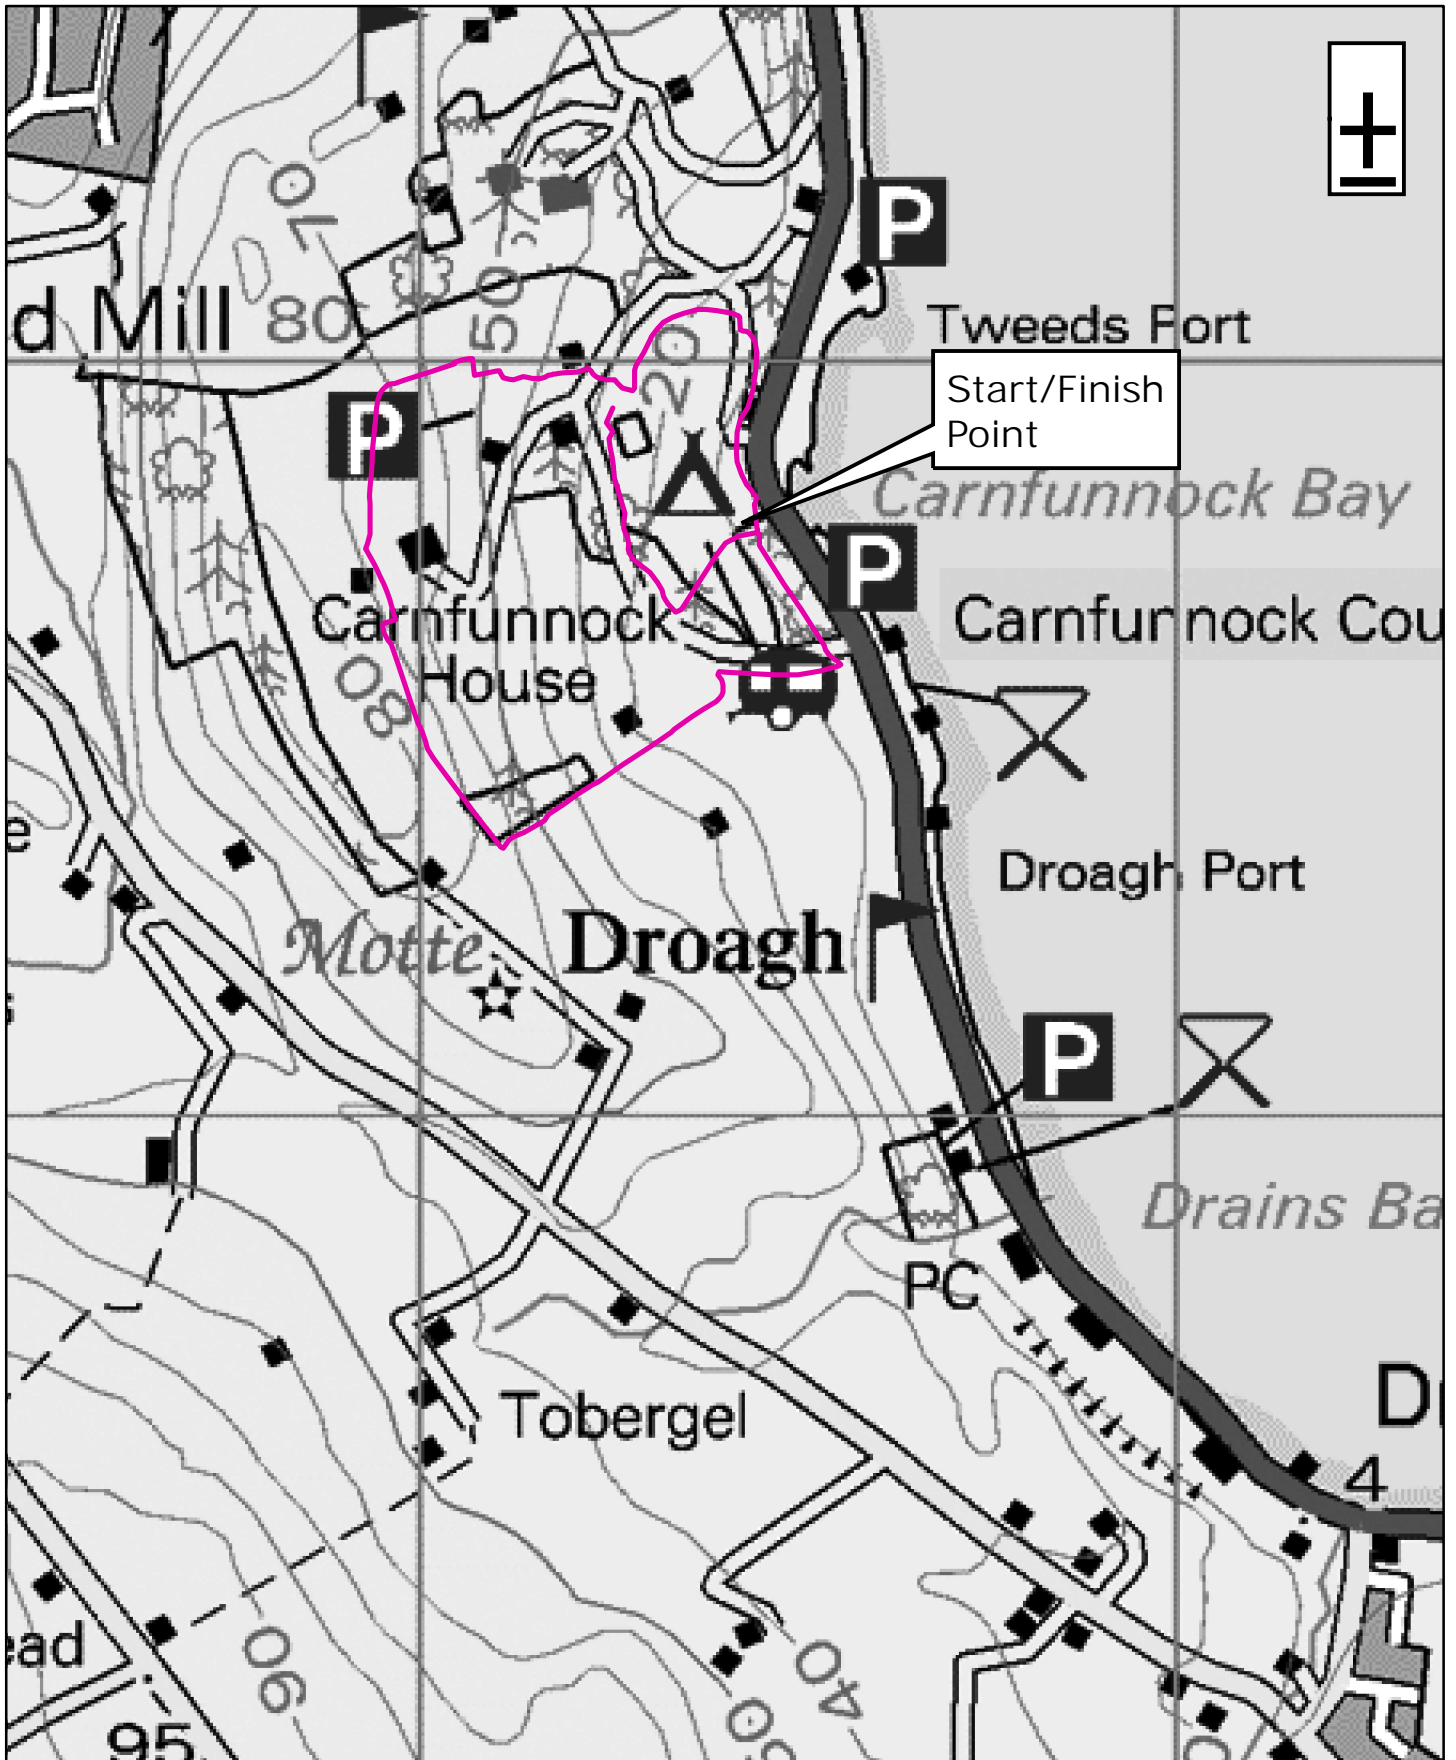

Carnfunnock Country Park - Biodiversity Walk

1:10,000

0 0.1 0.2 0.4 Miles

WalkNI.com
Your definitive guide to walking
in Northern Ireland

This material is Crown Copyright and is reproduced with the permission of Land and Property Services under delegated authority from the Controller of Her Majesty's Stationary Office, © Crown copyright and database rights NIMA ESA&LA205.2