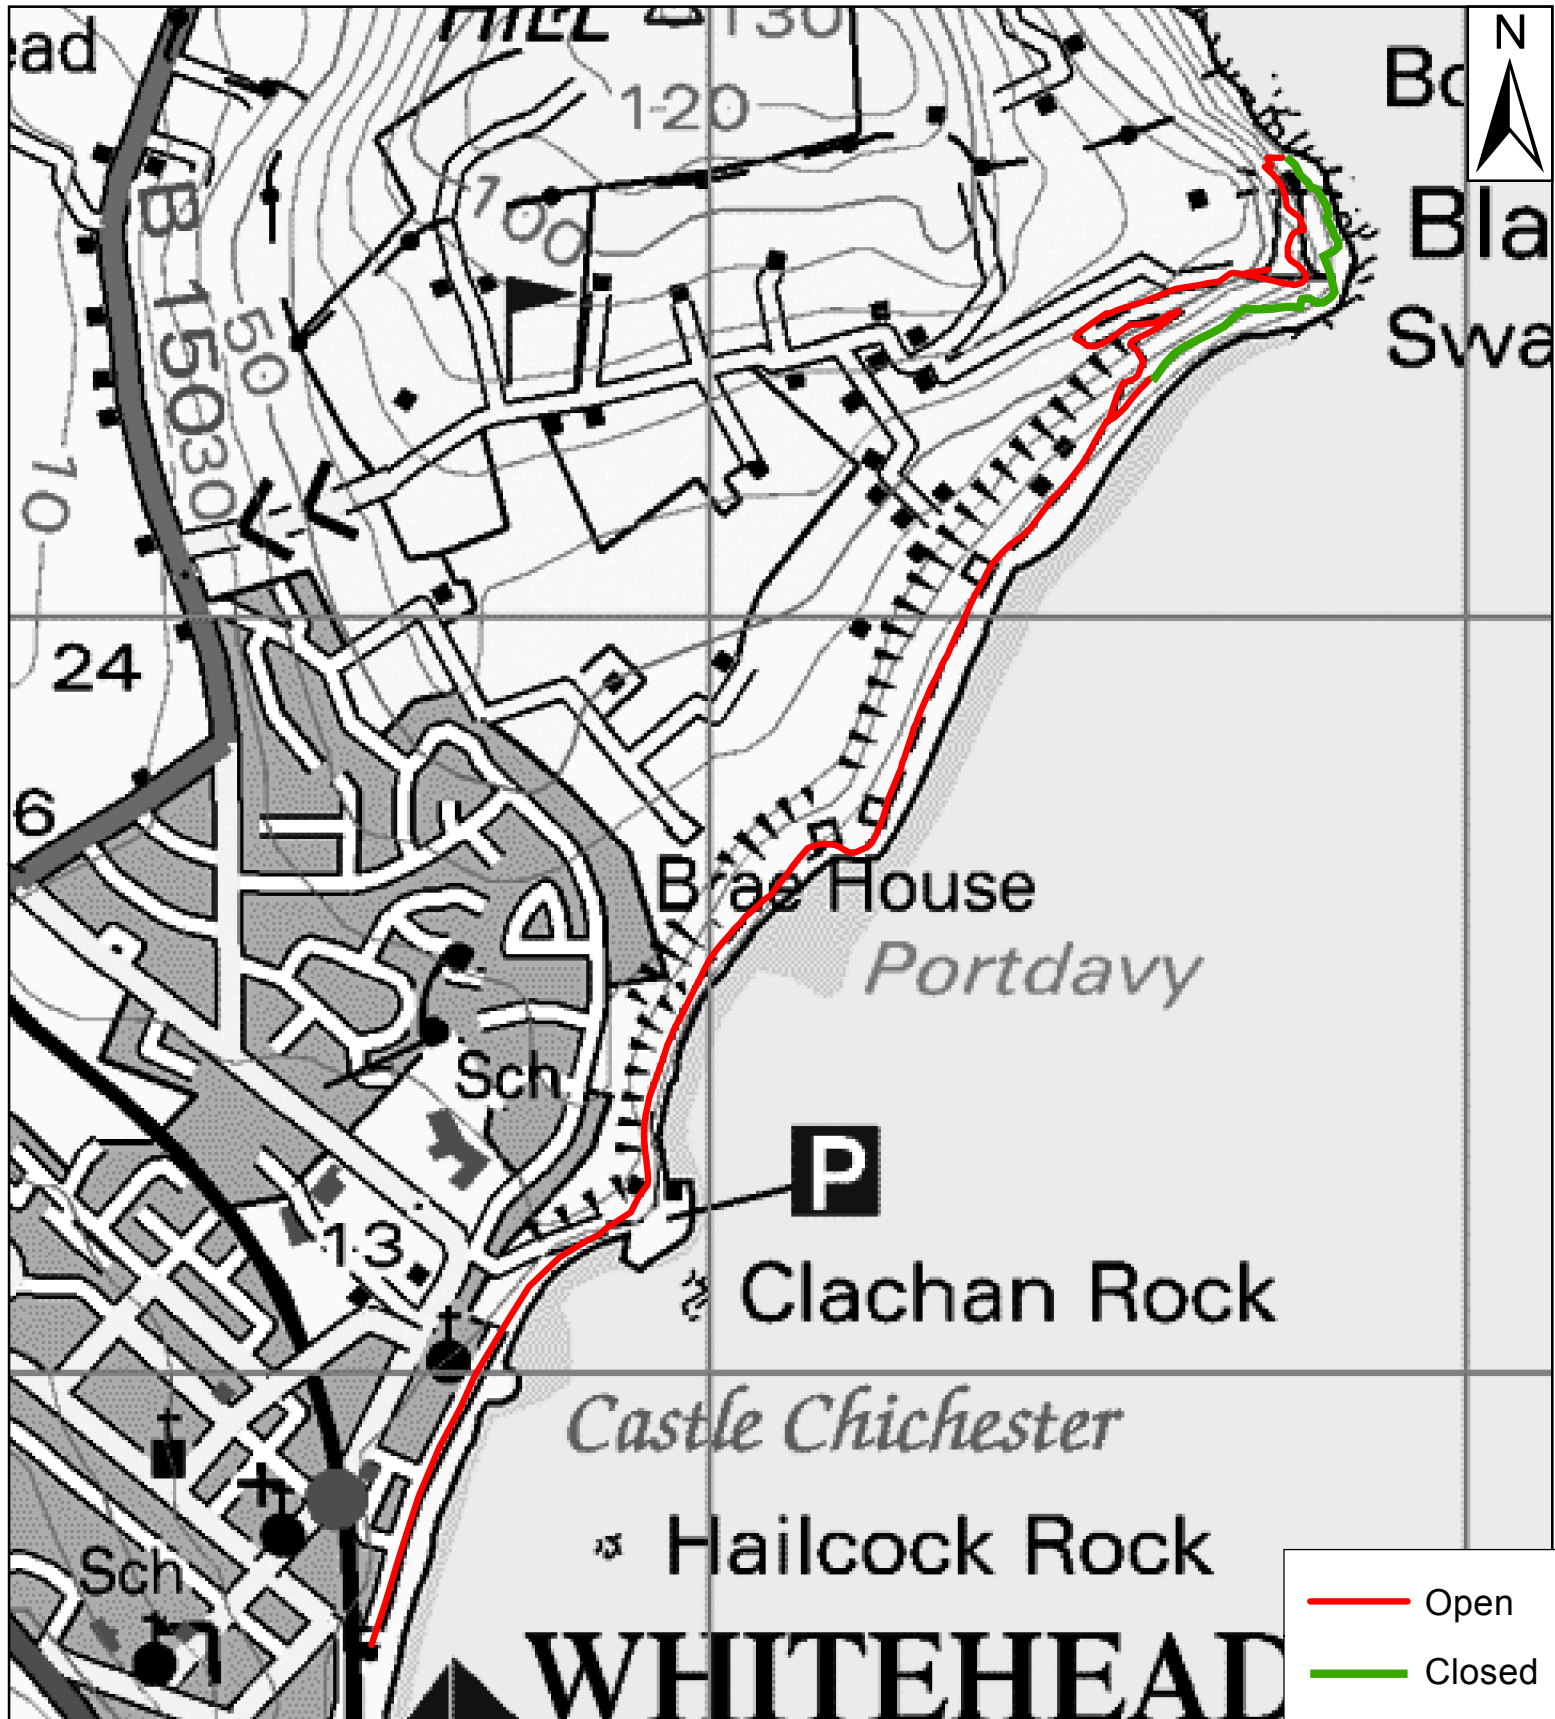

Blackhead Path

1:10,000

0 150 300 600 Meters

WalkNI.com
Your definitive guide to walking
in Northern Ireland

This material is based upon Crown Copyright and is reproduced with the permission of Land & Property Services under delegated authority from the Controller of Her Majesty's Stationary Office, Crown Copyright and database rights, EMOU206.2. Northern Ireland Environment Agency Copyright 2012