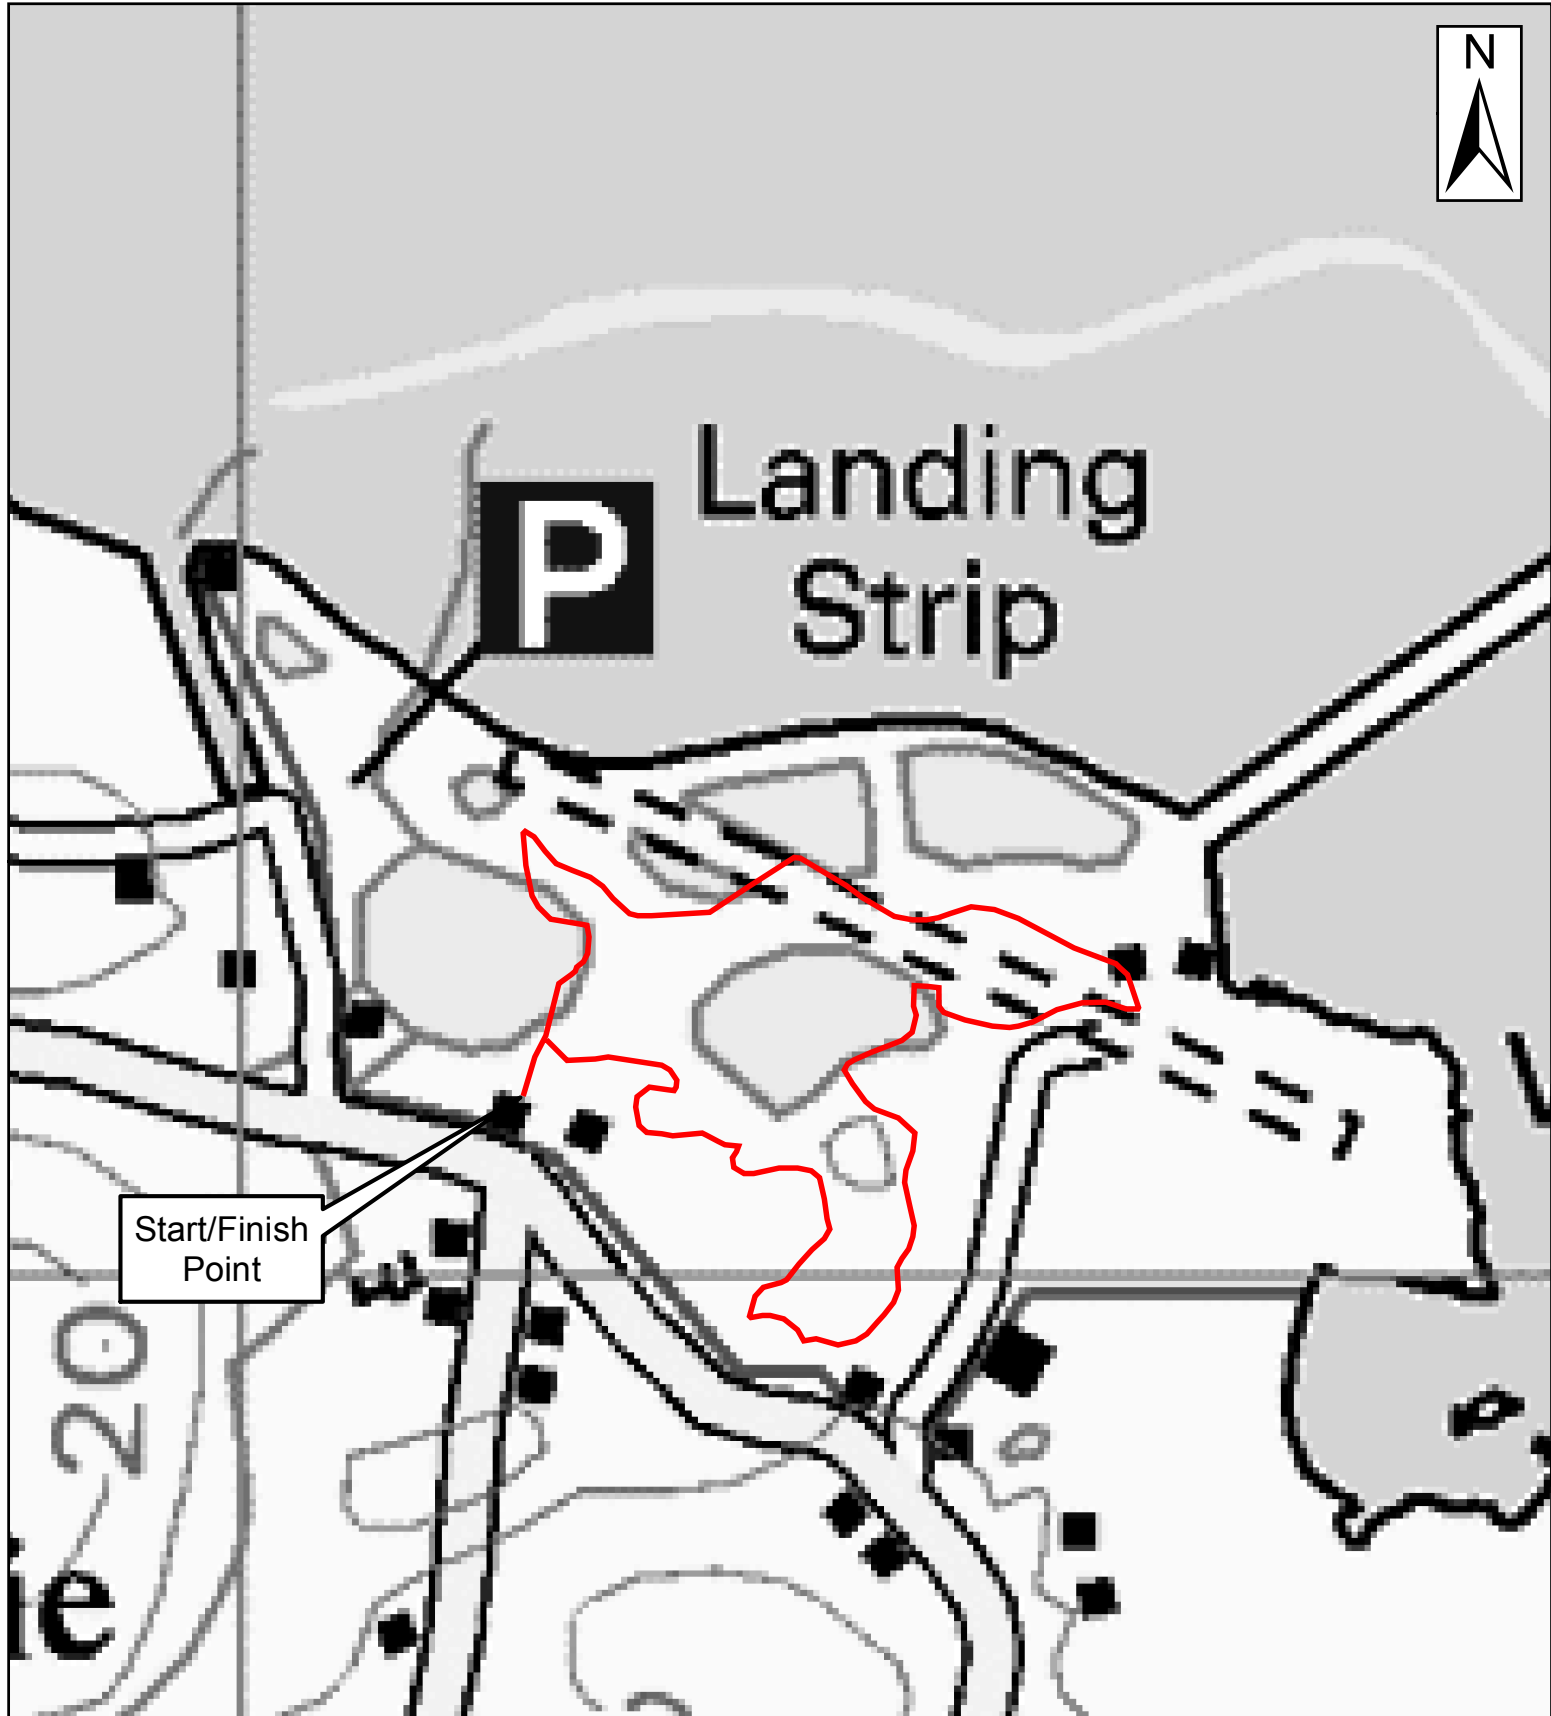

# Castle Espie - Woodland Trail

Start/Finish Point

1:5,000

0 65 130 260 Meters

**WalkNI.com**  
*Your definitive guide to walking  
in Northern Ireland*

This material is based upon Crown Copyright and is reproduced with the permission of Land & Property Services under delegated authority from the Controller of Her Majesty's Stationary Office, Crown Copyright and database rights, EMOU206.2. Northern Ireland Environment Agency Copyright 2012