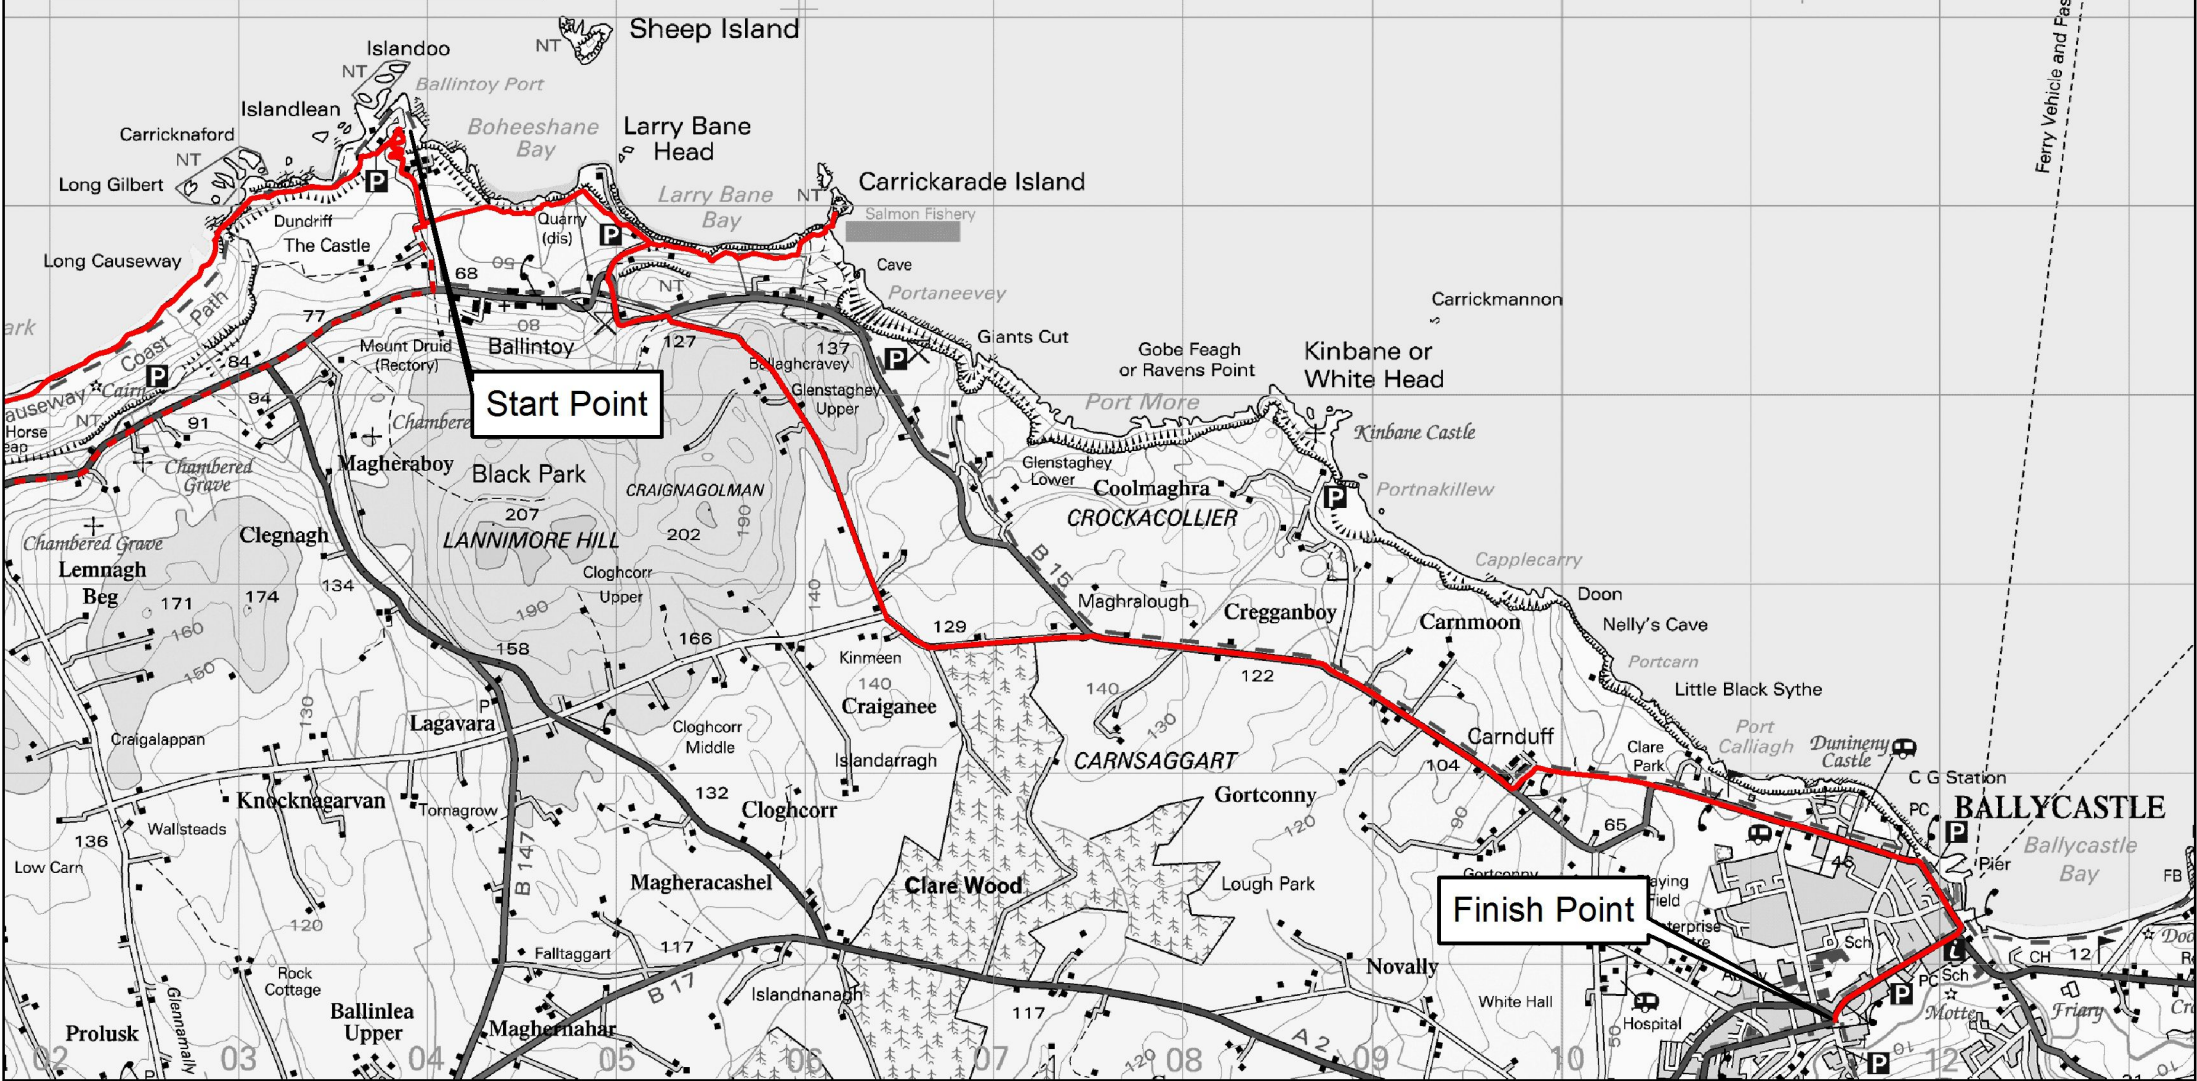

Key

- Causeway Coast Way
- - - White Park Bay Tidal Diversion

WalkNI.com
 Your definitive guide to walking
 in Northern Ireland

This material is based upon Crown Copyright and is reproduced with the permission of Land & Property Services under delegated authority from the Controller of Her Majesty's Stationary Office, Crown Copyright and database rights, EMOU206.2. Northern Ireland Environment Agency Copyright 2012

Causeway Coast Way Section 6