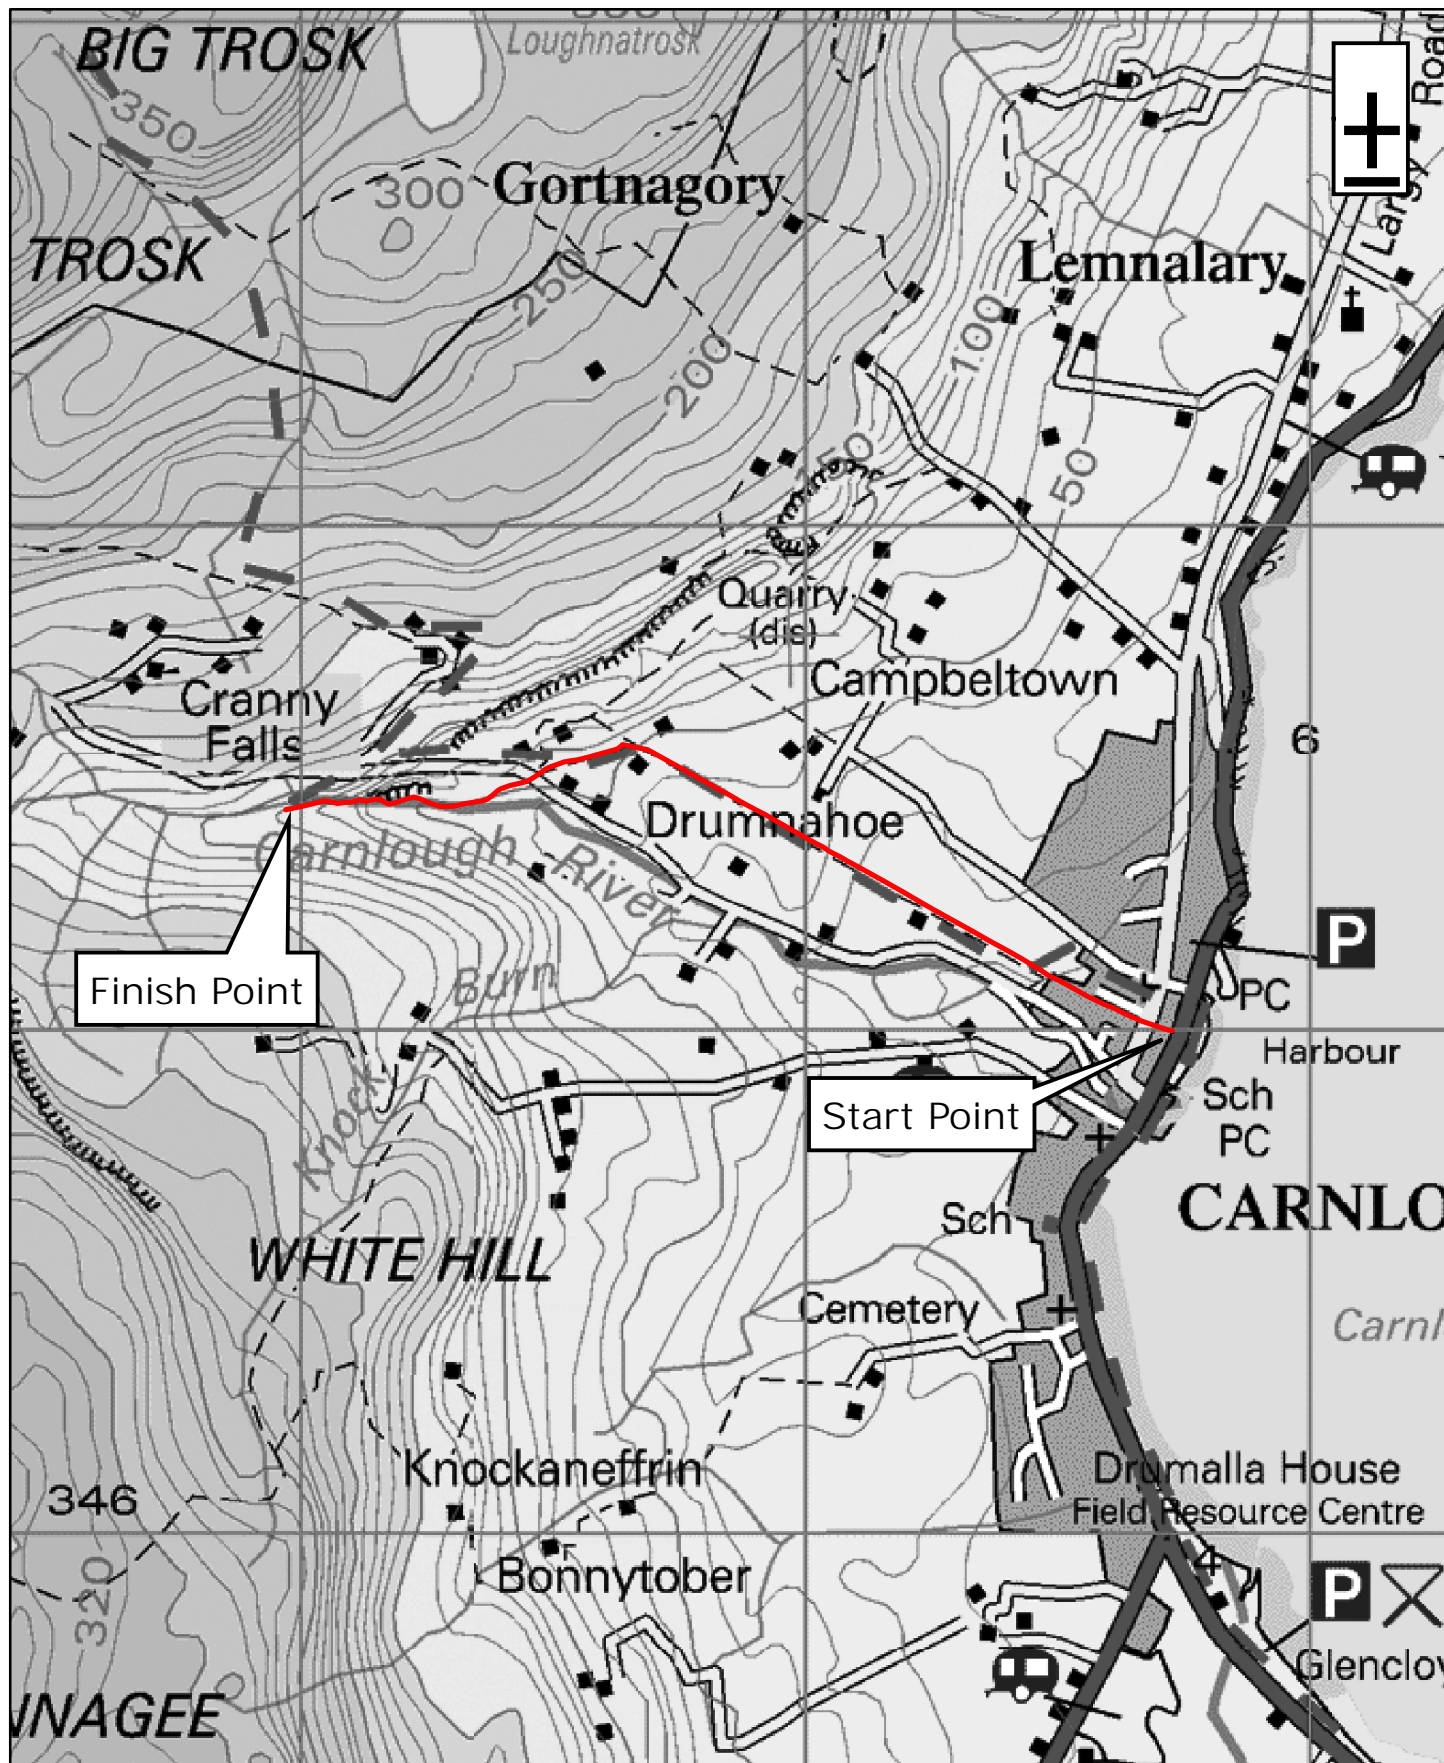

Cranny Falls

1:15,000

0 0.125 0.25 0.5 Miles

WalkNI.com
Your definitive guide to walking
in Northern Ireland

This material is Crown Copyright and is reproduced with the permission of Land and Property Services under delegated authority from the Controller of Her Majesty's Stationary Office, © Crown copyright and database rights NIMA ESA&LA205.2