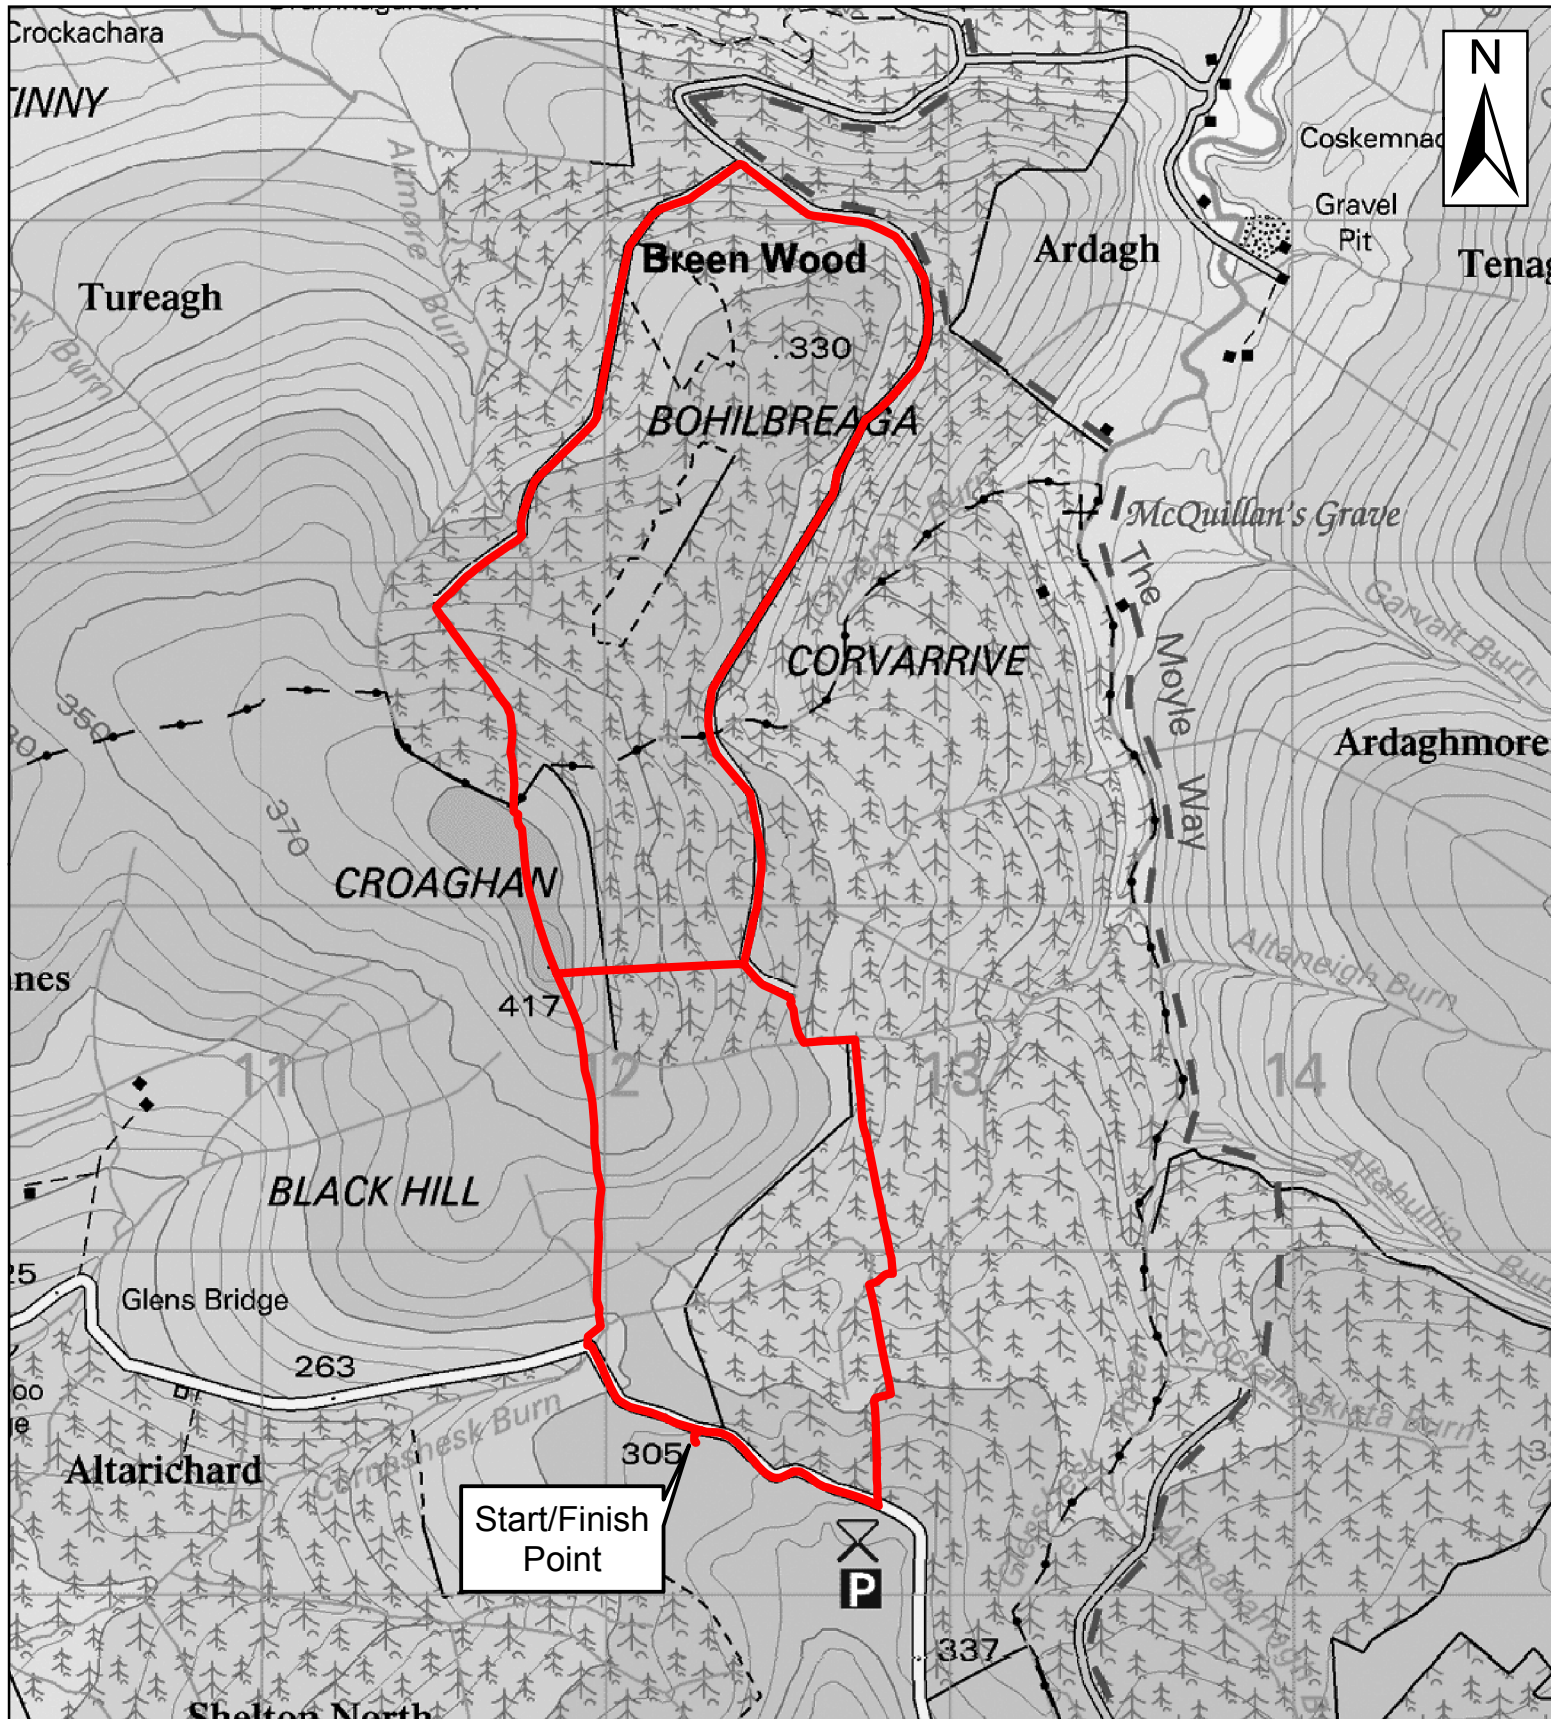

Croaghan and Breen Forest Walk

1:22,000

0 0.25 0.5 1 Kilometers

WalkNI.com
Your definitive guide to walking
in Northern Ireland

This material is based upon Crown Copyright and is reproduced with the permission of Land & Property Services under delegated authority from the Controller of Her Majesty's Stationary Office, Crown Copyright and database rights, EMOU206.2. Northern Ireland Environment Agency Copyright 2012