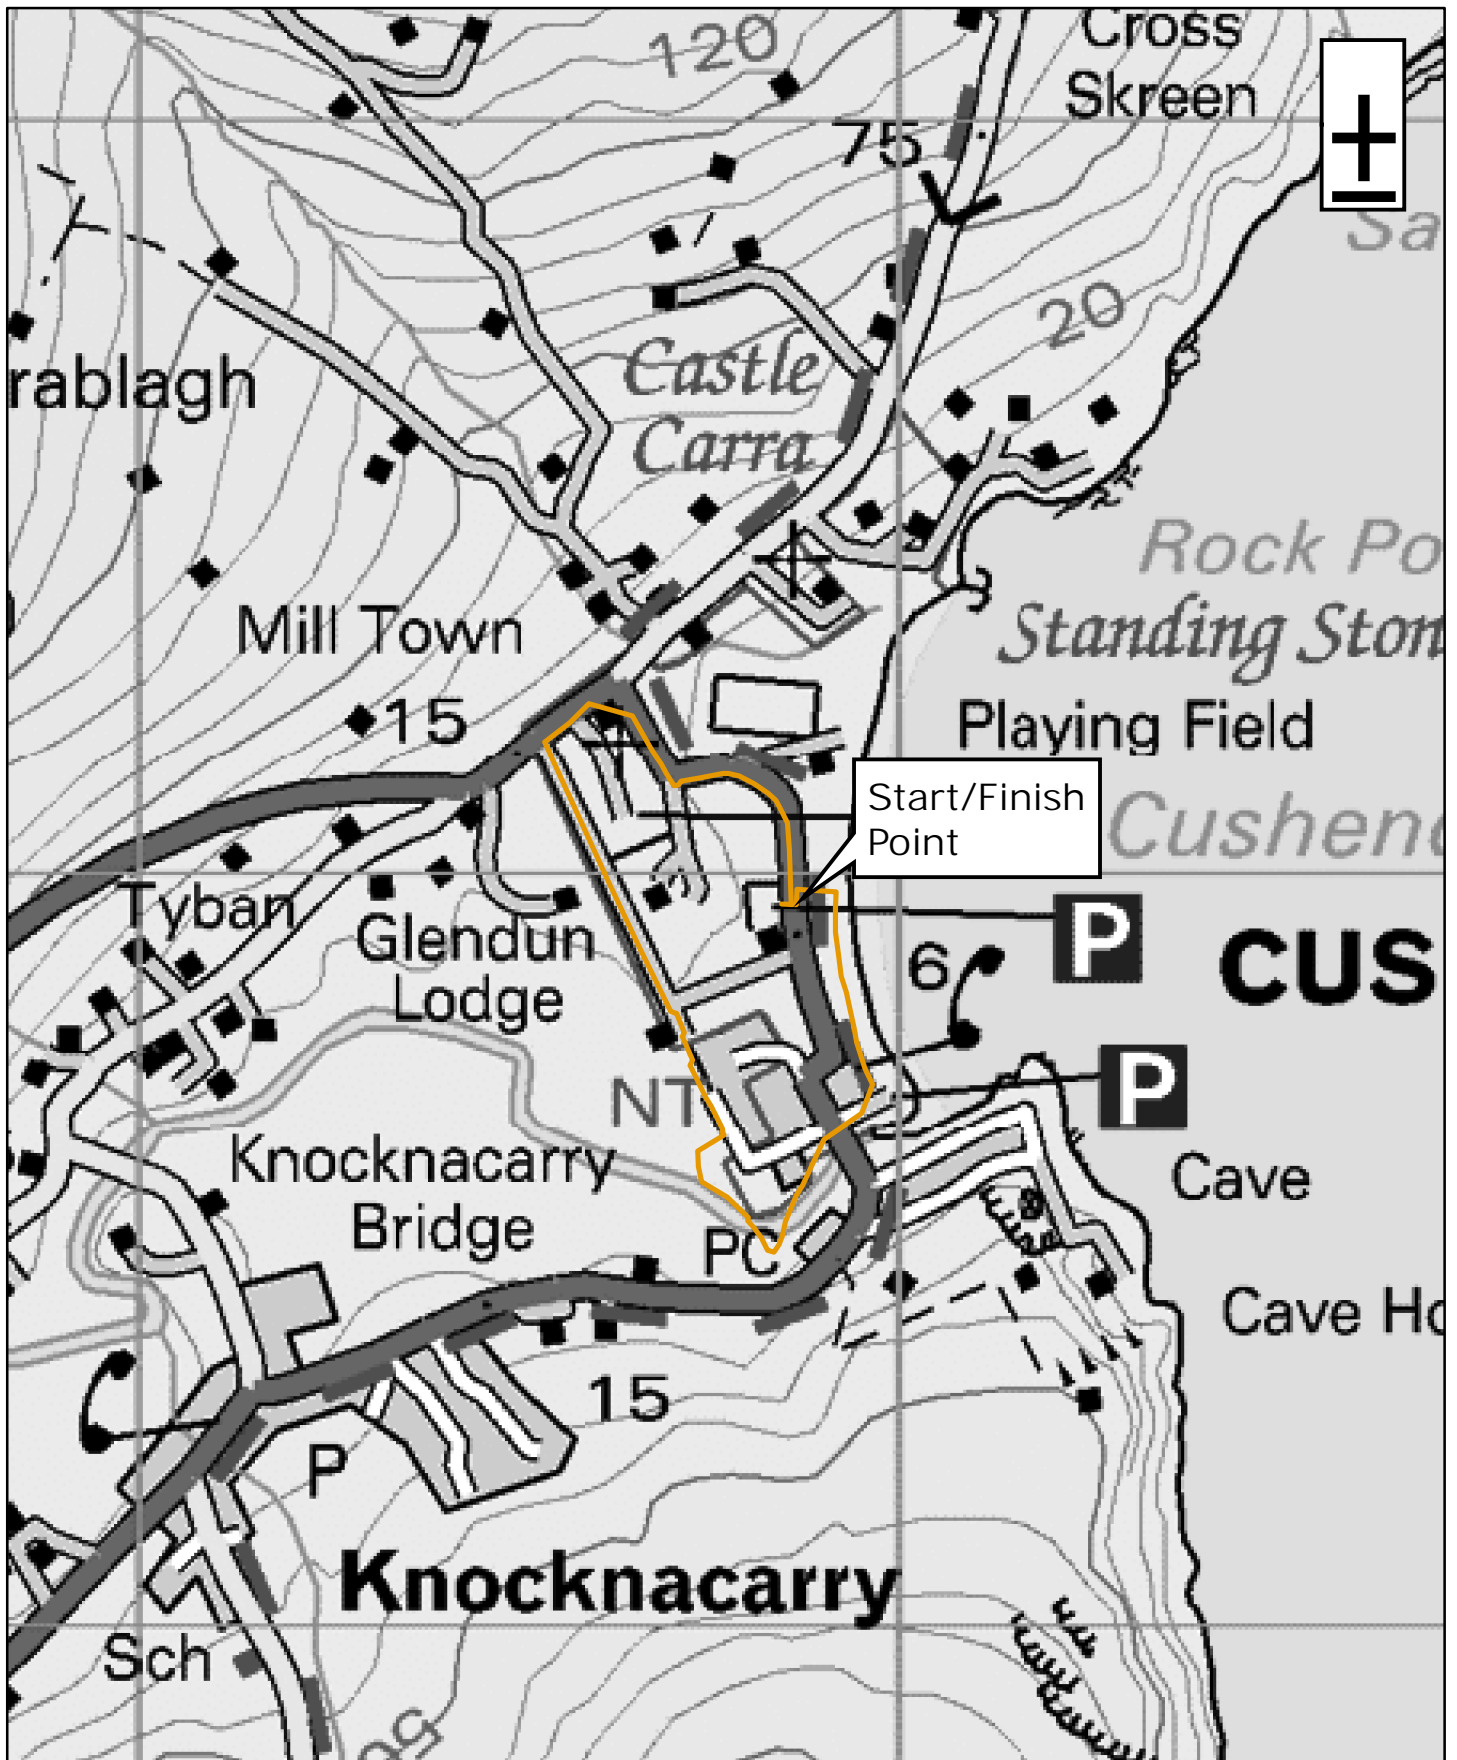

# Cushendun - Short Walk

1:10,000

**WalkNI.com**  
Your definitive guide to walking  
in Northern Ireland

This material is Crown Copyright and is reproduced with the permission of Land and Property Services under delegated authority from the Controller of Her Majesty's Stationary Office, © Crown copyright and database rights NIMA ESA&LA205.2