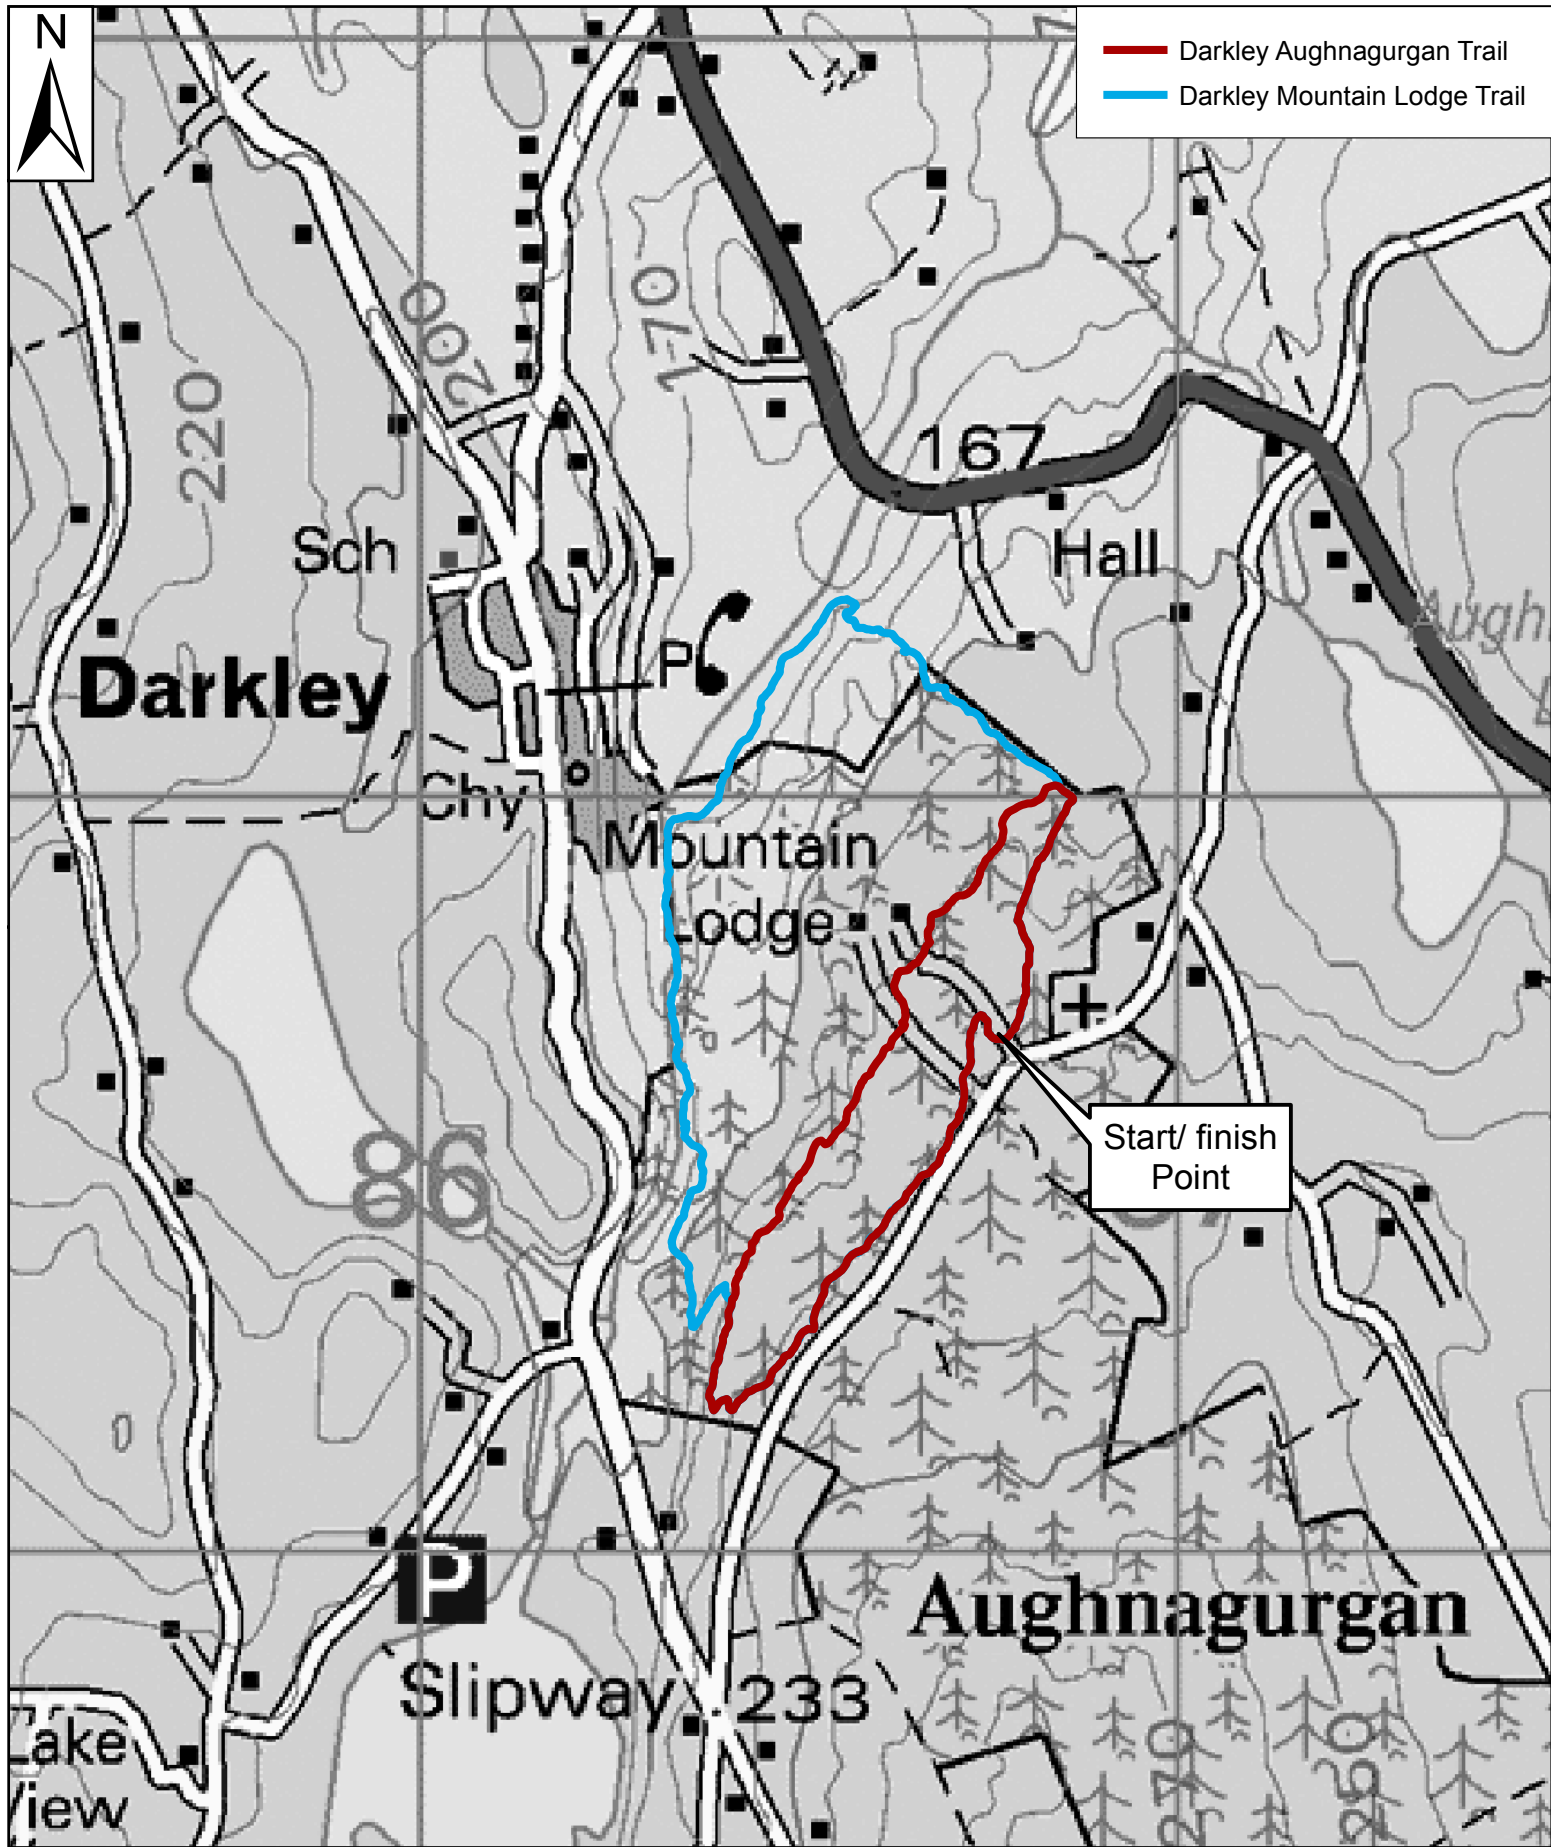

Darkley Forest Trails

WalkNI.com
*Your definitive guide to walking
in Northern Ireland*

1:10,000 Meters

This material is based upon Crown Copyright and is reproduced with the permission of Land & Property Services under delegated authority from the Controller of Her Majesty's Stationary Office, Crown Copyright and database rights, EMOU206.2. Northern Ireland Environment Agency Copyright 2012