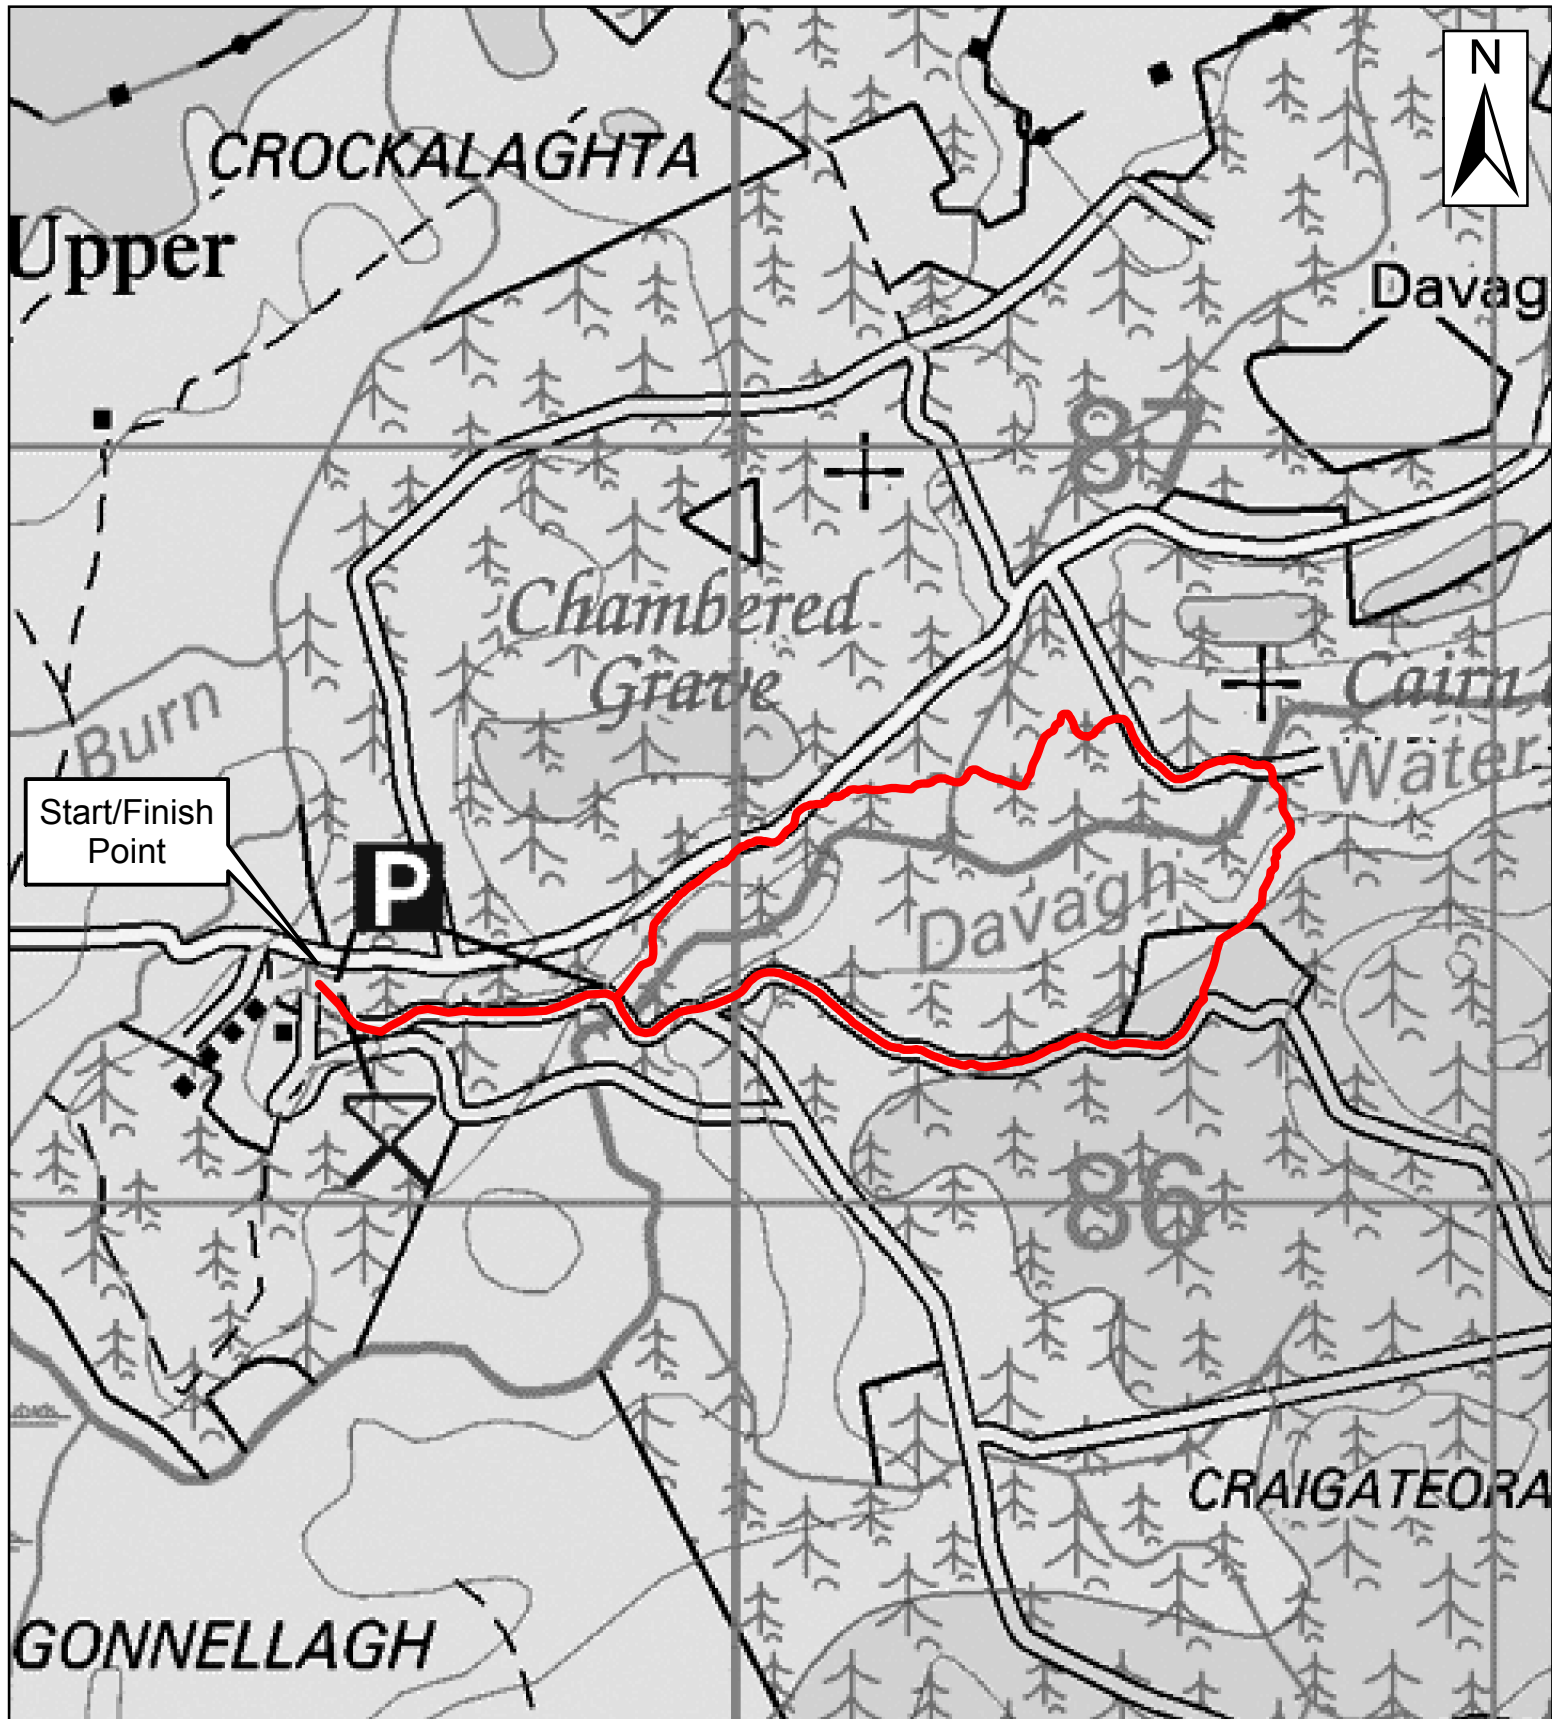

Davagh Forest

1:10,000

0 150 300 600 Meters

WalkNI.com
*Your definitive guide to walking
in Northern Ireland*

This material is based upon Crown Copyright and is reproduced with the permission of Land & Property Services under delegated authority from the Controller of Her Majesty's Stationary Office, Crown Copyright and database rights, EMOU206.2. Northern Ireland Environment Agency Copyright 2012