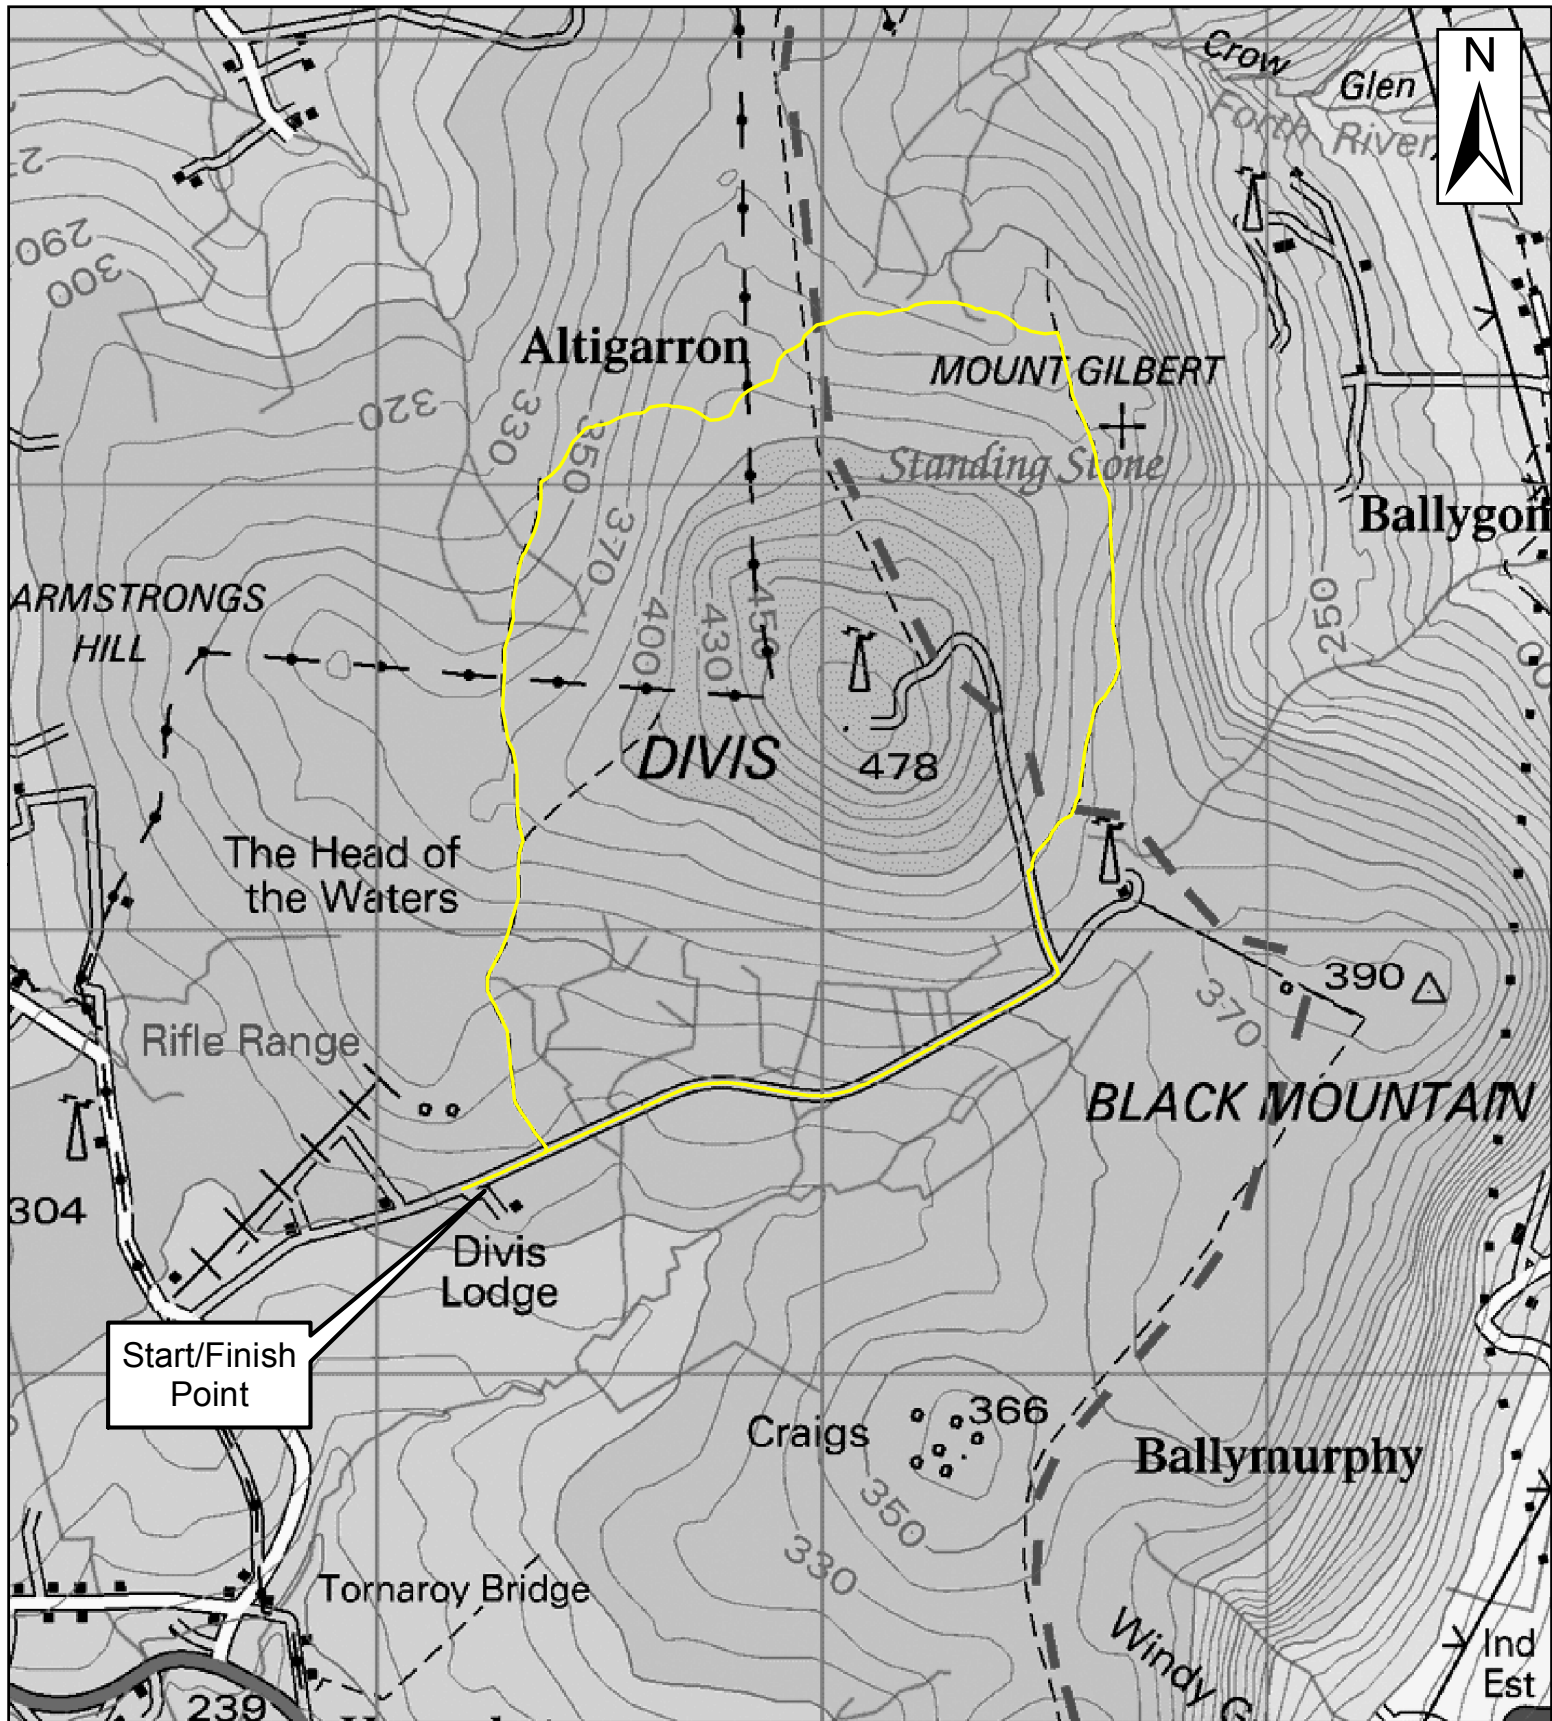

Divis and Black Mountain - Heath Trail

1:17,000

0 250 500 1,000 Meters

WalkNI.com
Your definitive guide to walking
in Northern Ireland

This material is based upon Crown Copyright and is reproduced with the permission of Land & Property Services under delegated authority from the Controller of Her Majesty's Stationary Office, Crown Copyright and database rights, EMOU206.2. Northern Ireland Environment Agency Copyright 2012