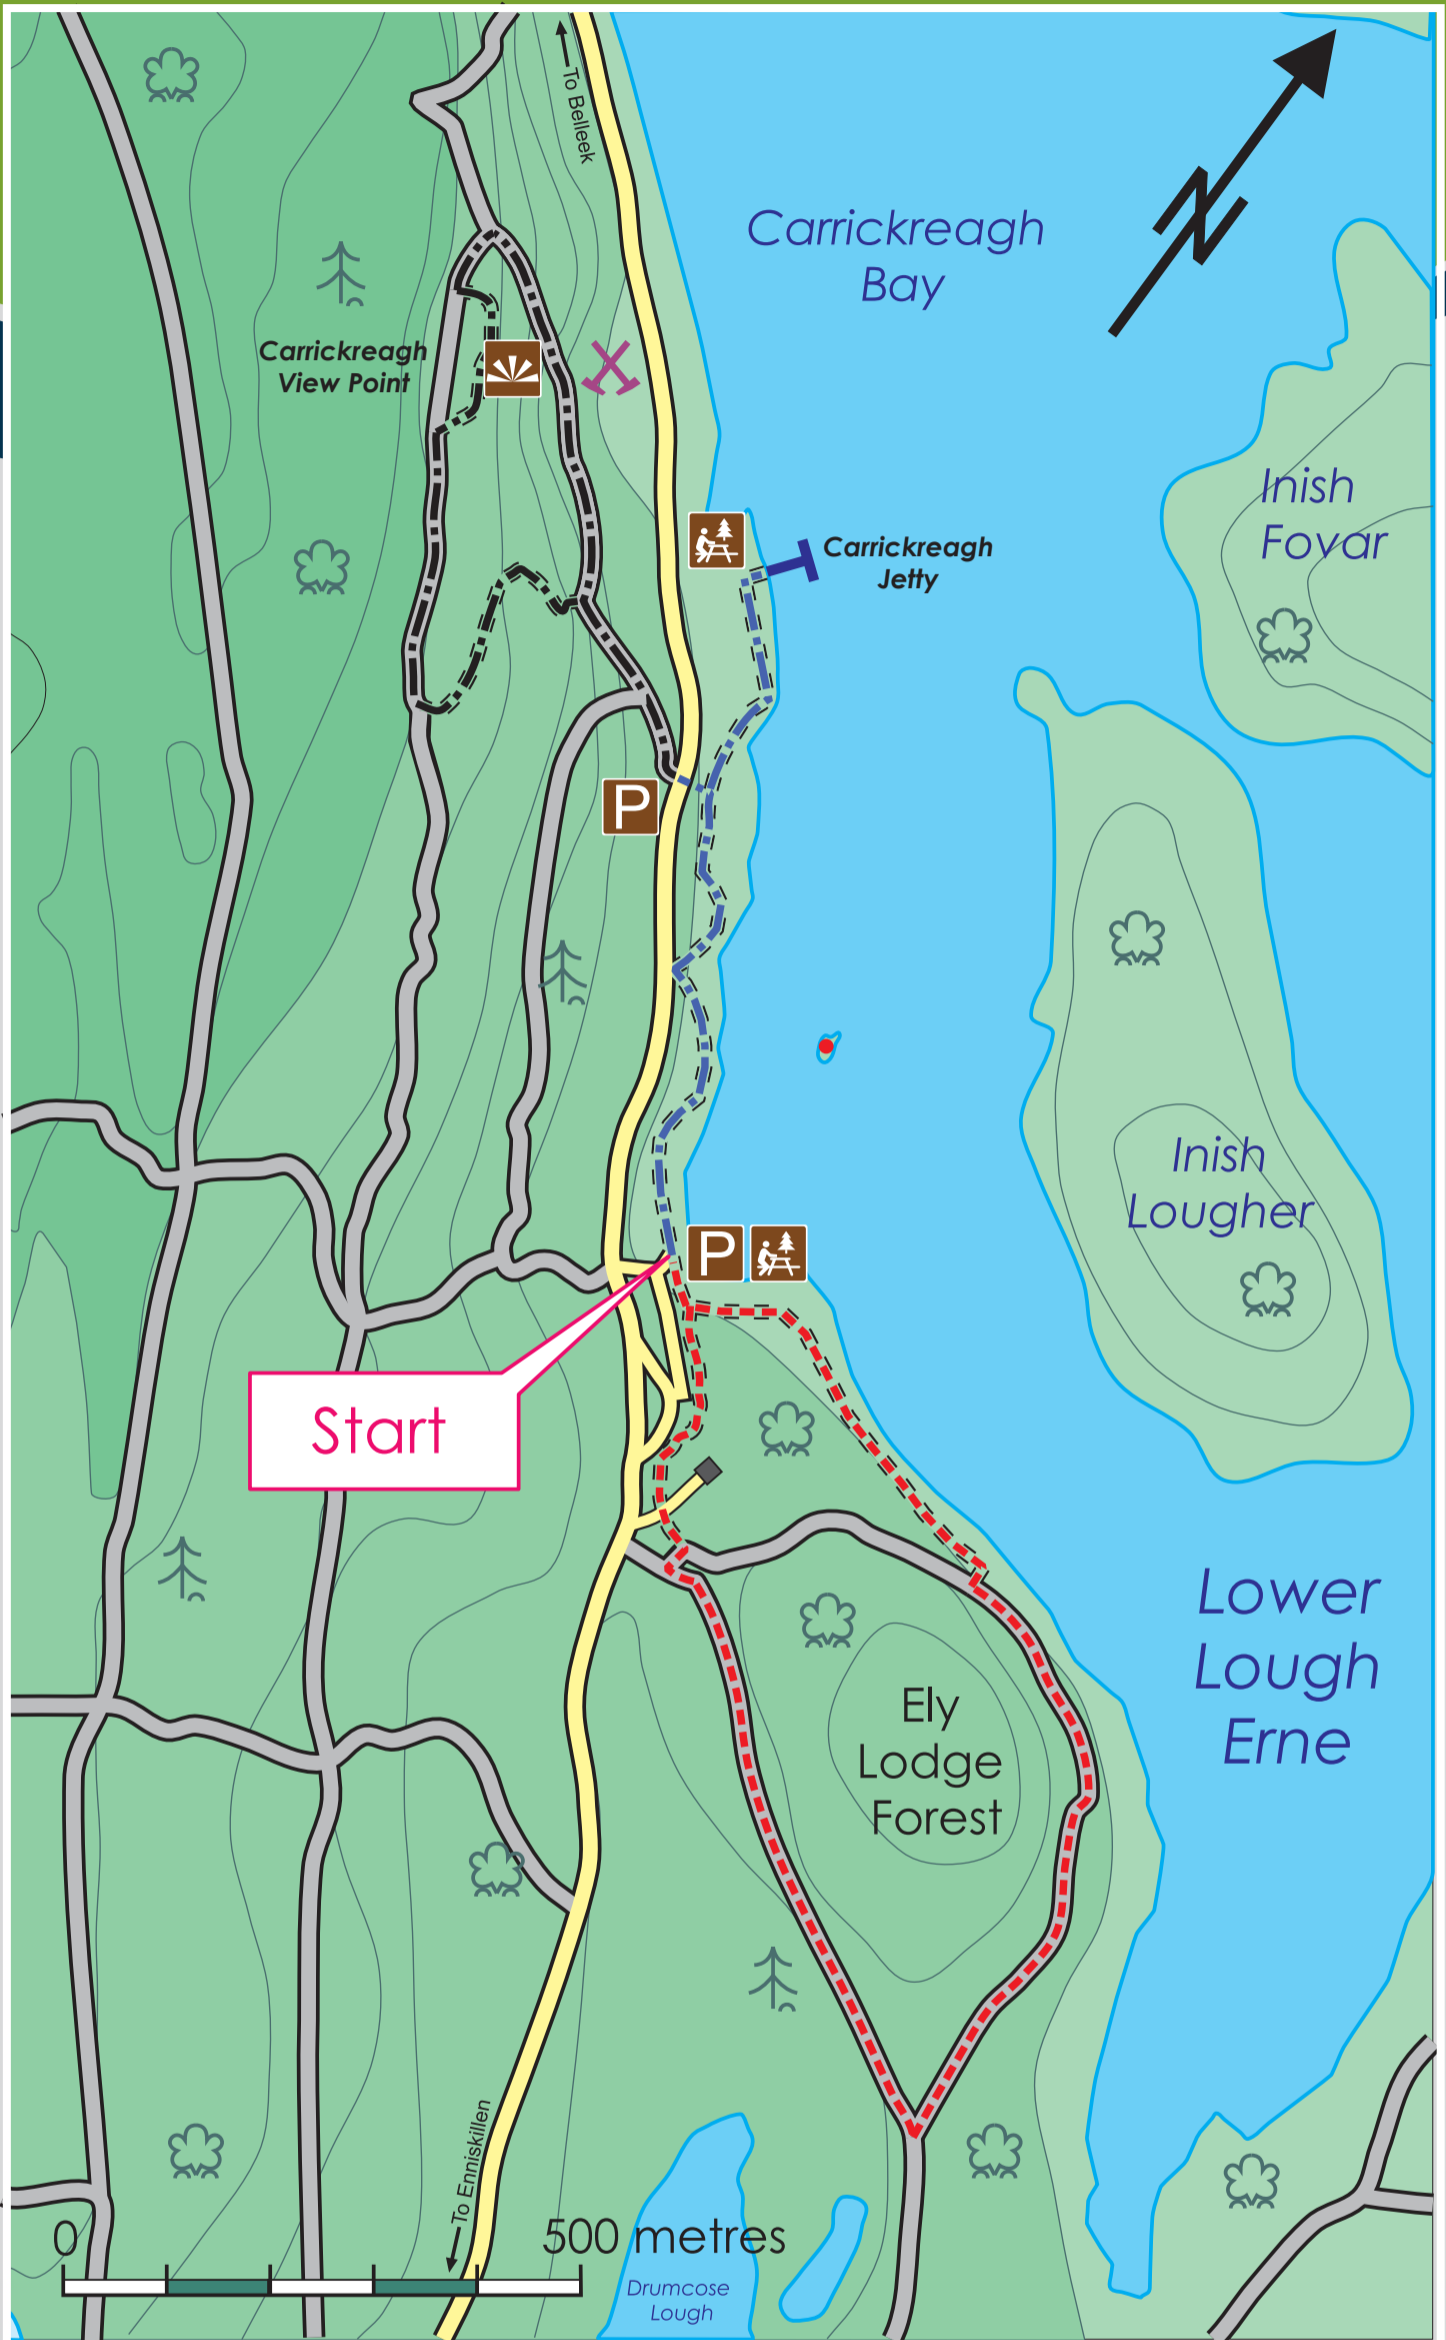

Marble Arch Caves
Global Geopark

Ely lodge Forest Walk

Walk Routes

Forest Area

Public Road

Lakes

Forest Track

Contours

Footpath

View Point

Disused Quarry

Picnic Area

Crannog

Parking

Jetty