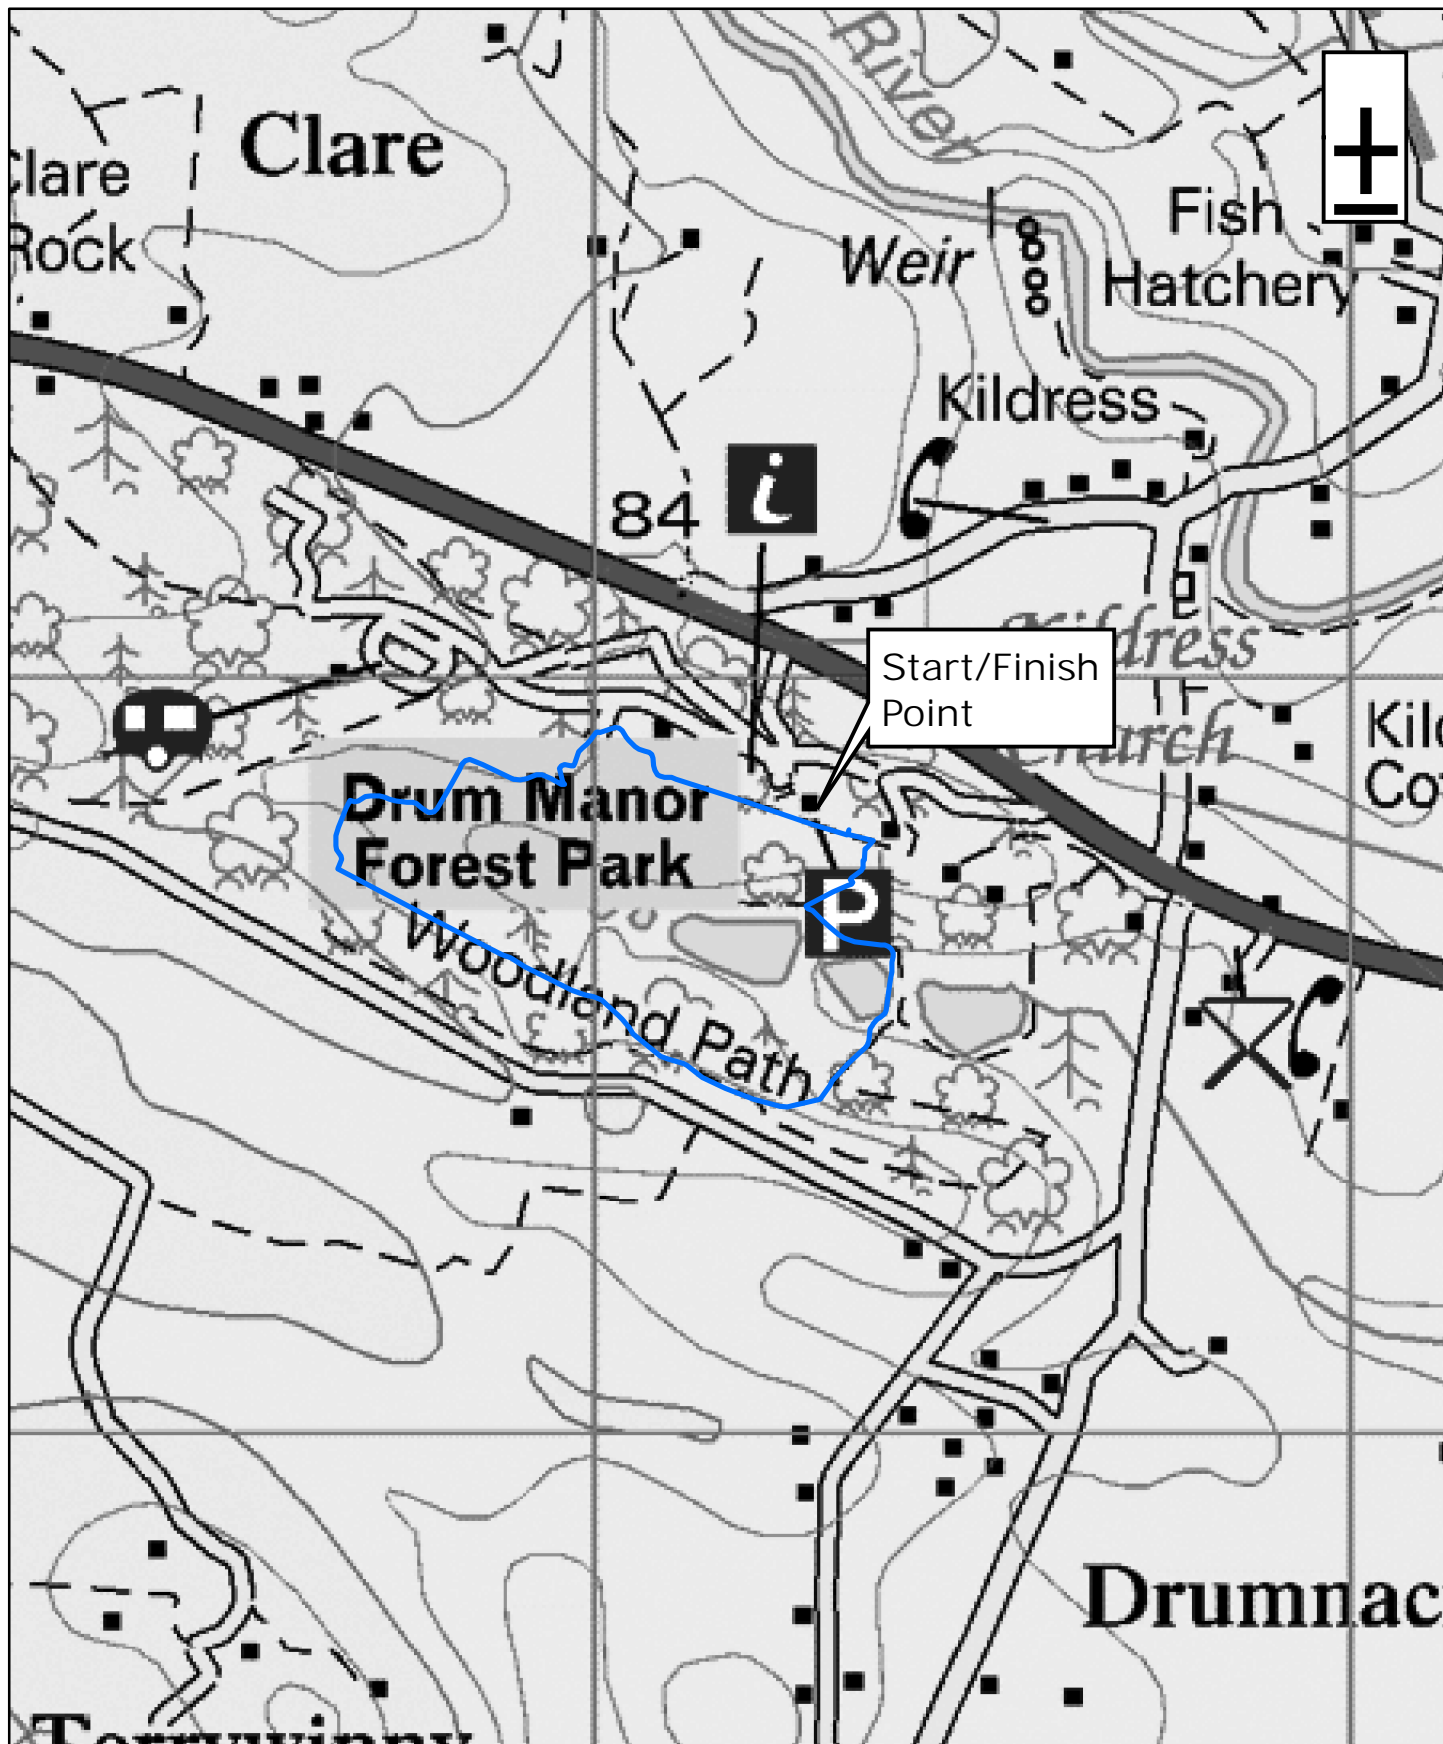

# Drum Manor Forest Plots Trail

1:10,000

**WalkNI.com**  
Your definitive guide to walking  
in Northern Ireland

This material is Crown Copyright and is reproduced with the permission of Land and Property Services under delegated authority from the Controller of Her Majesty's Stationary Office, © Crown copyright and database rights NIMA ESA&LA205.2