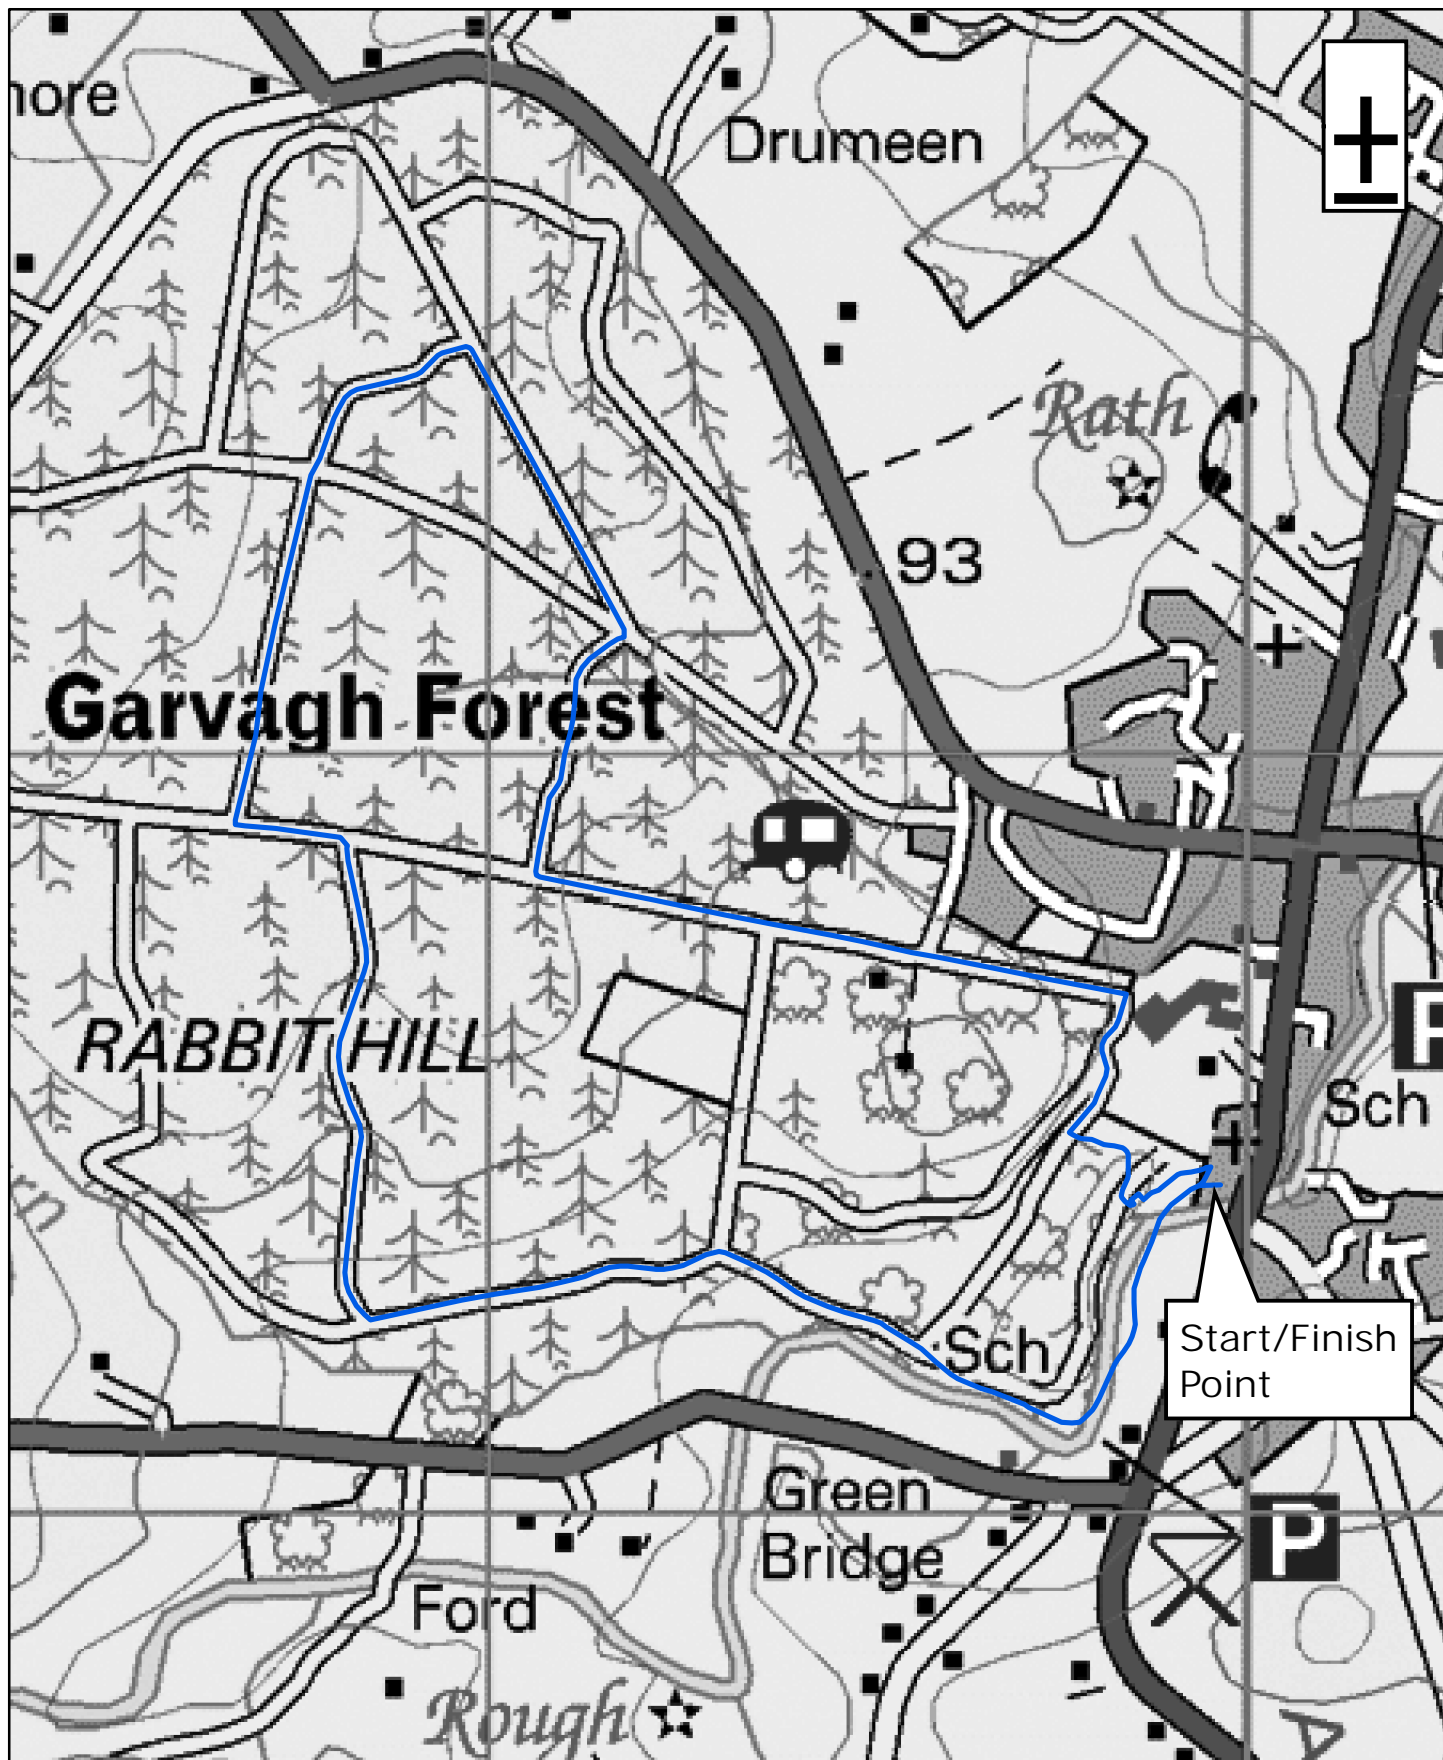

# Garvagh Forest - Forest River Trail

1:10,000

0 0.1 0.2 0.4 Miles

**WalkNI.com**  
Your definitive guide to walking  
in Northern Ireland

This material is Crown Copyright and is reproduced with the permission of Land and Property Services under delegated authority from the Controller of Her Majesty's Stationary Office, © Crown copyright and database rights NIMA ESA&LA205.2