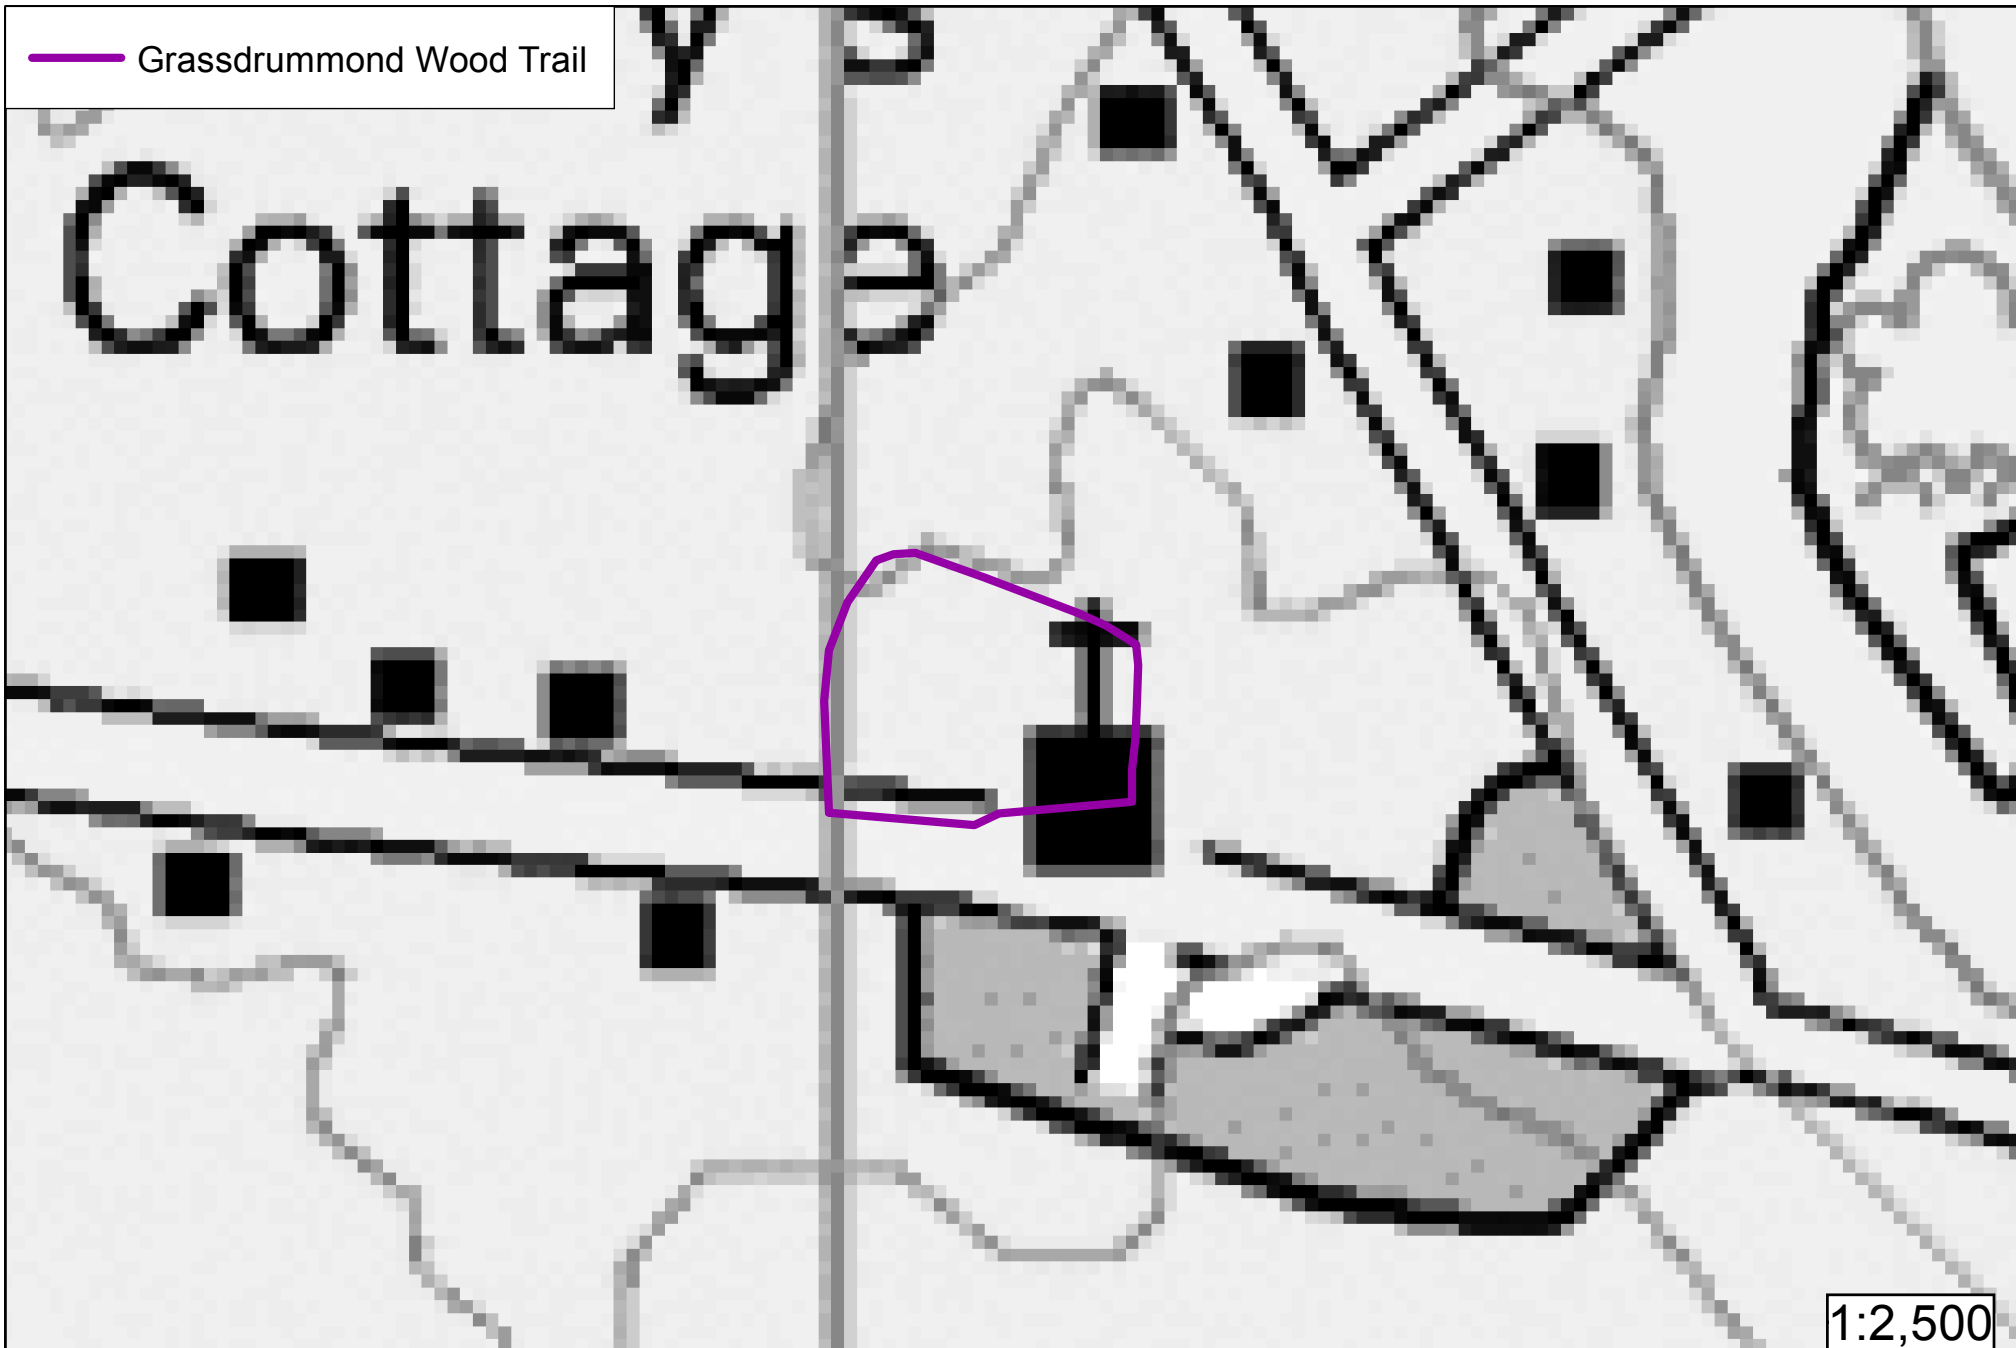

Grassdrummond Wood Trail

1:2,500

**WalkNI.com** Glassdrummond Wood  
Your definitive guide to walking  
in Northern Ireland

0 15 30 60 90 120  
Metres

This material is Crown Copyright and is reproduced with the permission of Land and Property Services under delegated authority from the Controller of Her Majesty's Stationary Office, © Crown copyright and database rights NIMA