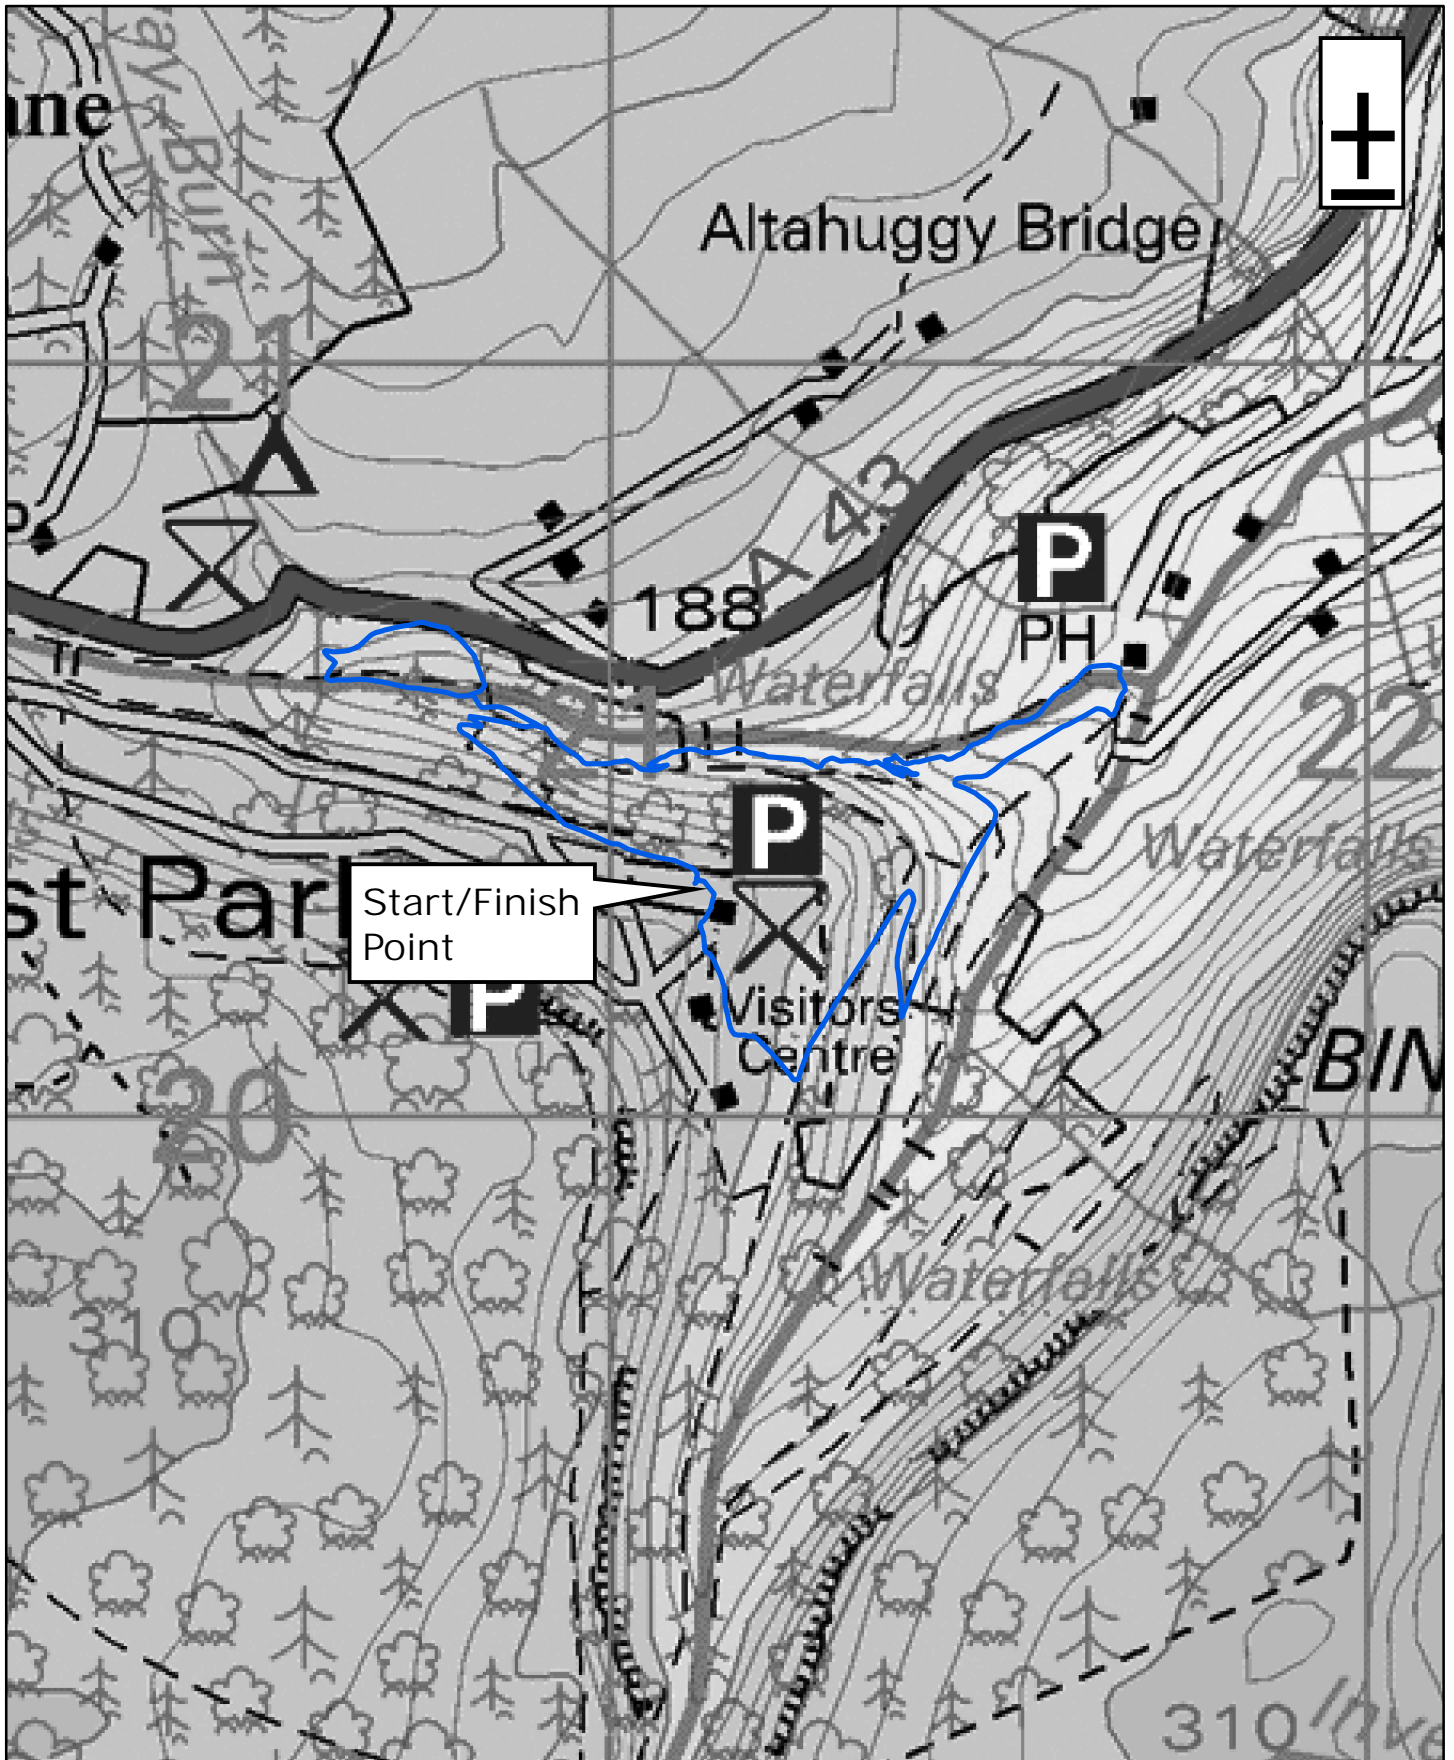

Glenariff Forest Park - Rainbow Trail

1:10,000

WalkNI.com
Your definitive guide to walking
in Northern Ireland

This material is Crown Copyright and is reproduced with the permission of Land and Property Services under delegated authority from the Controller of Her Majesty's Stationary Office, © Crown copyright and database rights NIMA ESA&LA205.2