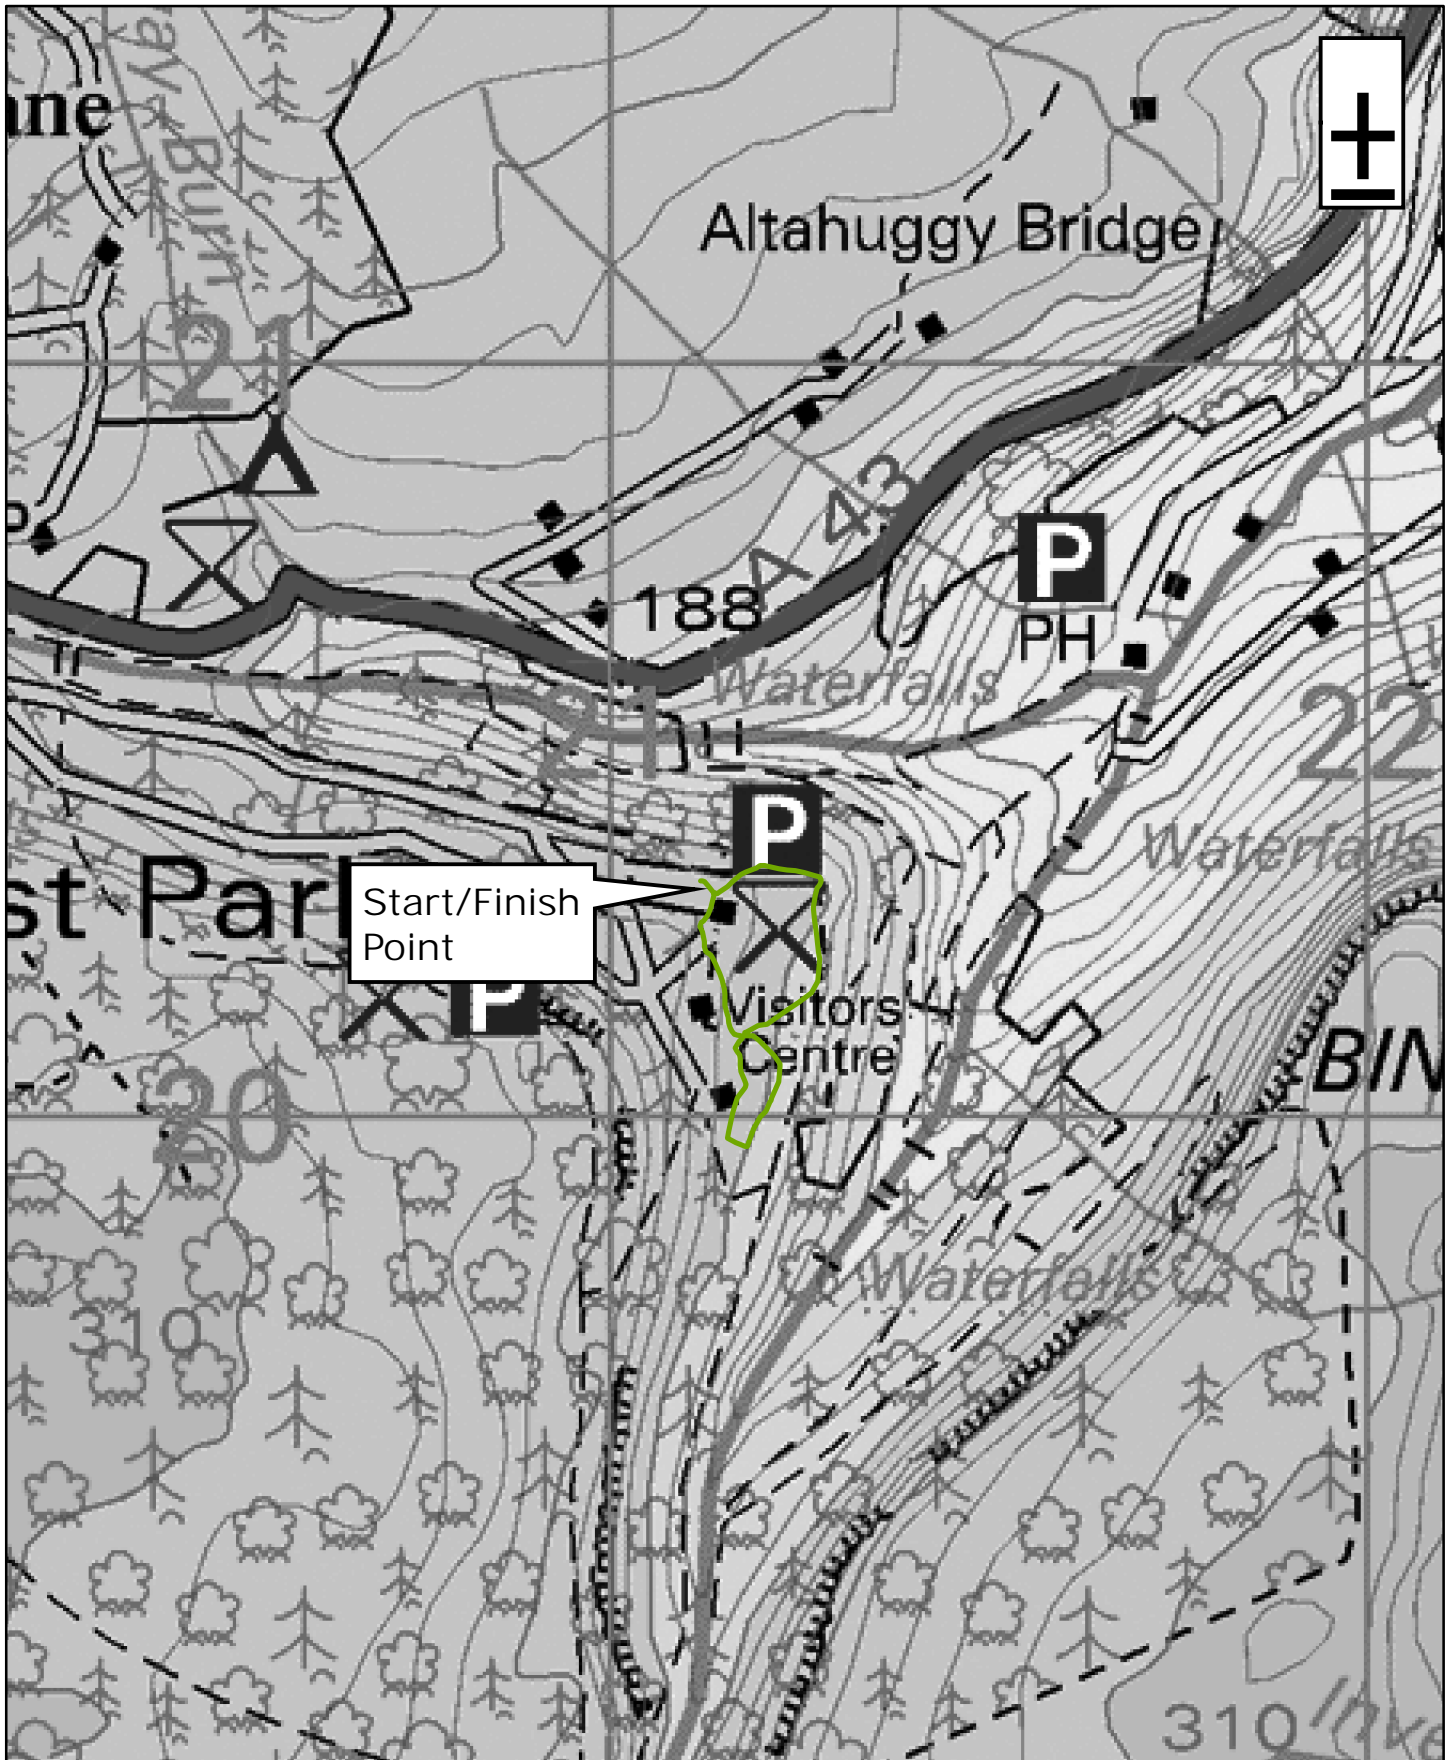

# Glenariff Forest Park - Viewpoint Trail

1:10,000

0 0.1 0.2 0.4 Miles

**WalkNI.com**  
Your definitive guide to walking  
in Northern Ireland

This material is Crown Copyright and is reproduced with the permission of Land and Property Services under delegated authority from the Controller of Her Majesty's Stationary Office, © Crown copyright and database rights NIMA ESA&LA205.2