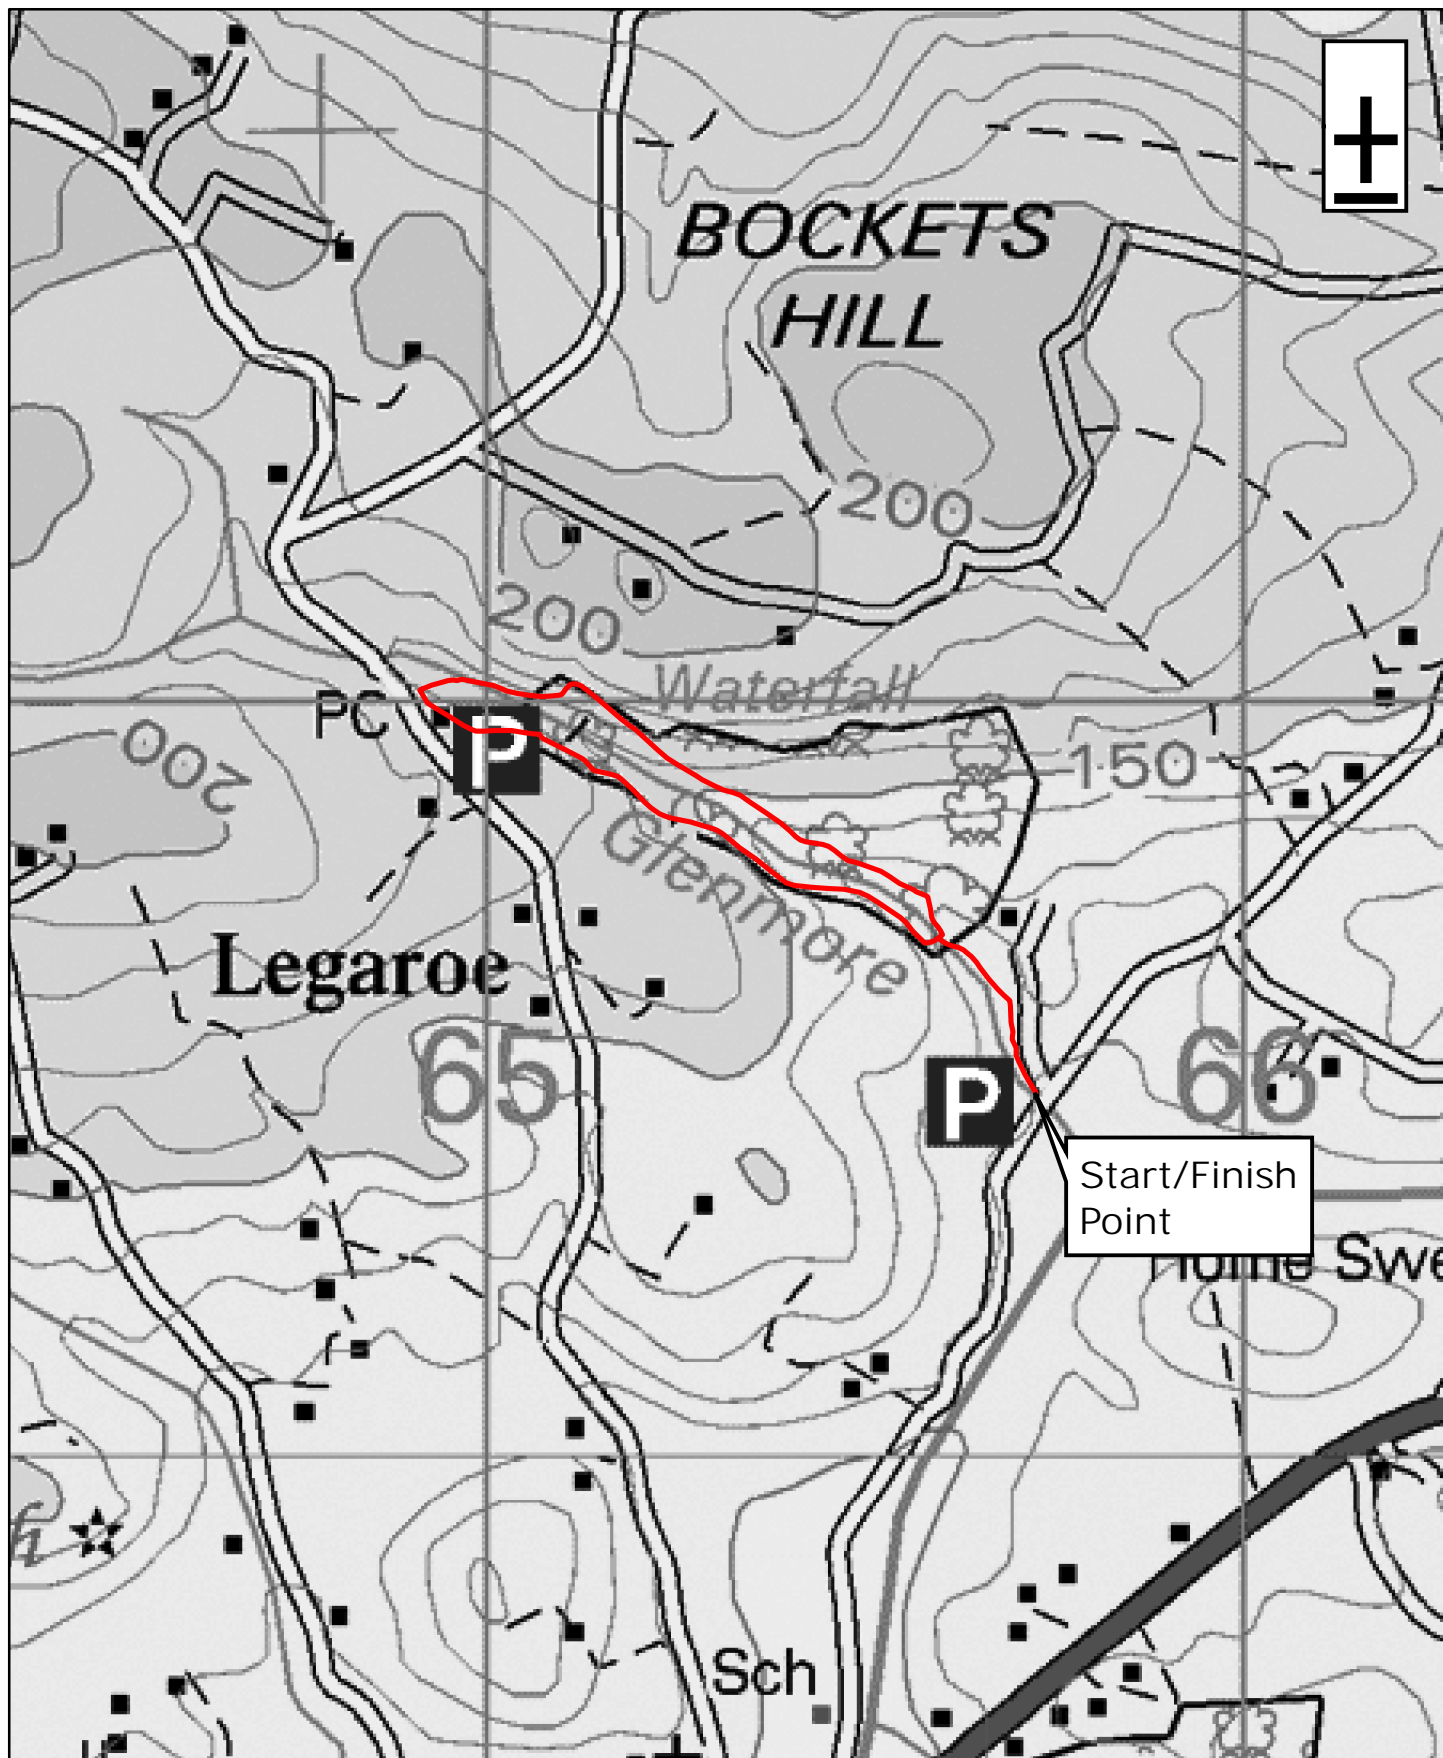

# Glenmore Scenic Route

1:10,000

0 0.1 0.2 0.4 Miles

**WalkNI.com**  
*Your definitive guide to walking  
in Northern Ireland*

This material is Crown Copyright and is reproduced with the permission of Land and Property Services under delegated authority from the Controller of Her Majesty's Stationary Office, © Crown copyright and database rights NIMA ESA&LA205.2