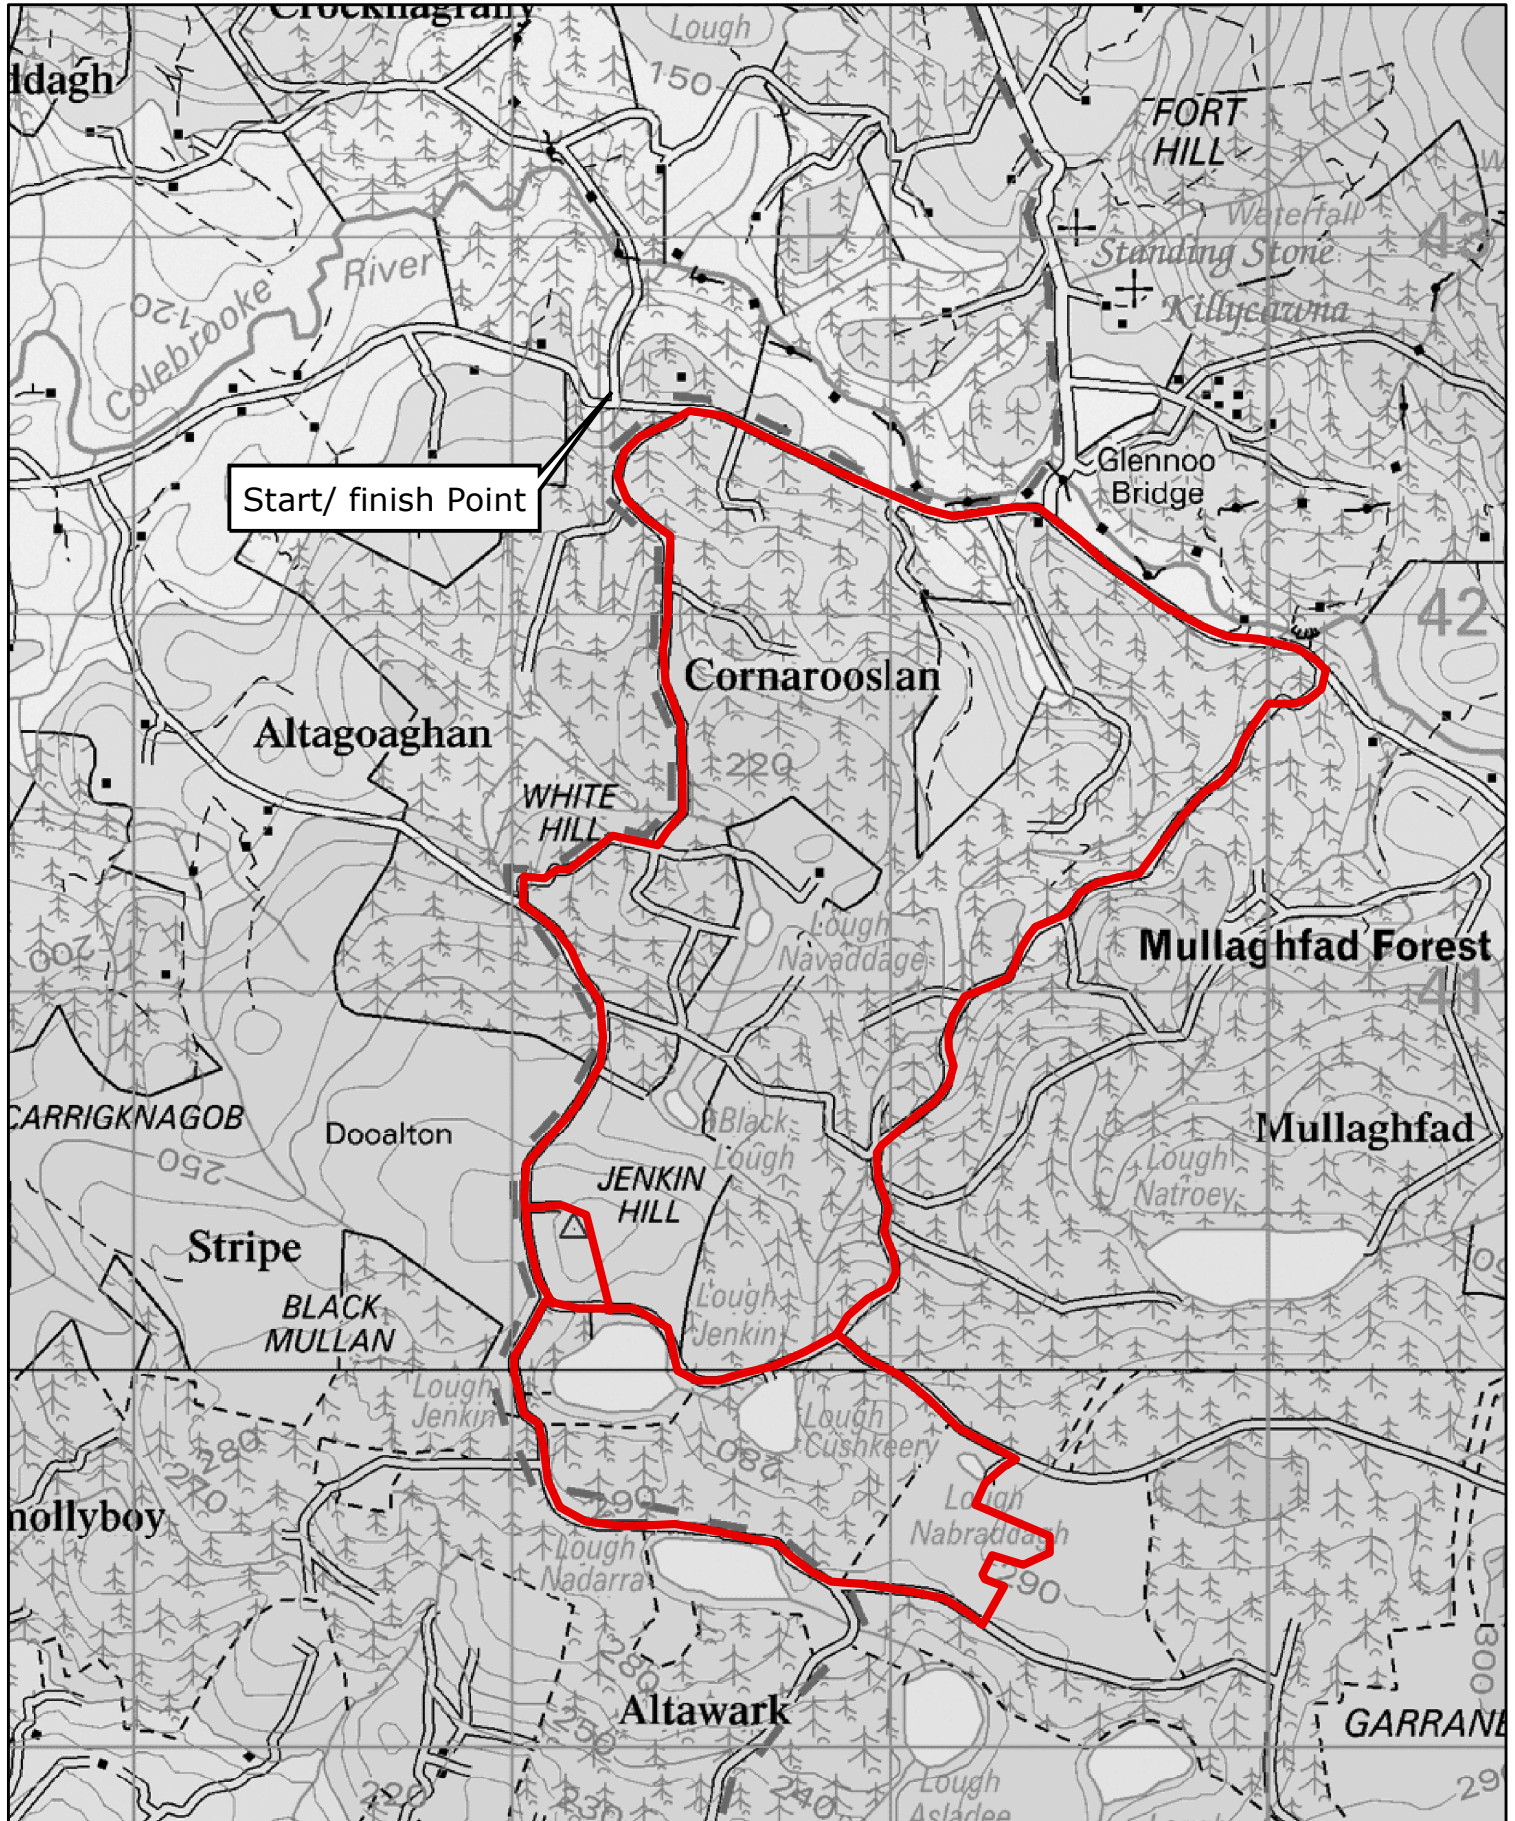

Jenkin Forest and Lakes

Start/ finish Point

Altagoaghan

Cornarooslan

Mullaghfad Forest

Mullaghfad

Stripe

BLACK MULLAN

JENKIN HILL

Altawark

GARRAN

WalkNI.com

Your definitive guide to walking in Northern Ireland

This material is Crown Copyright and is reproduced with the permission of Land and Property Services under delegated authority from the Controller of Her Majesty's Stationary Office, © Crown copyright and database rights NIMA ESA&LA205.2