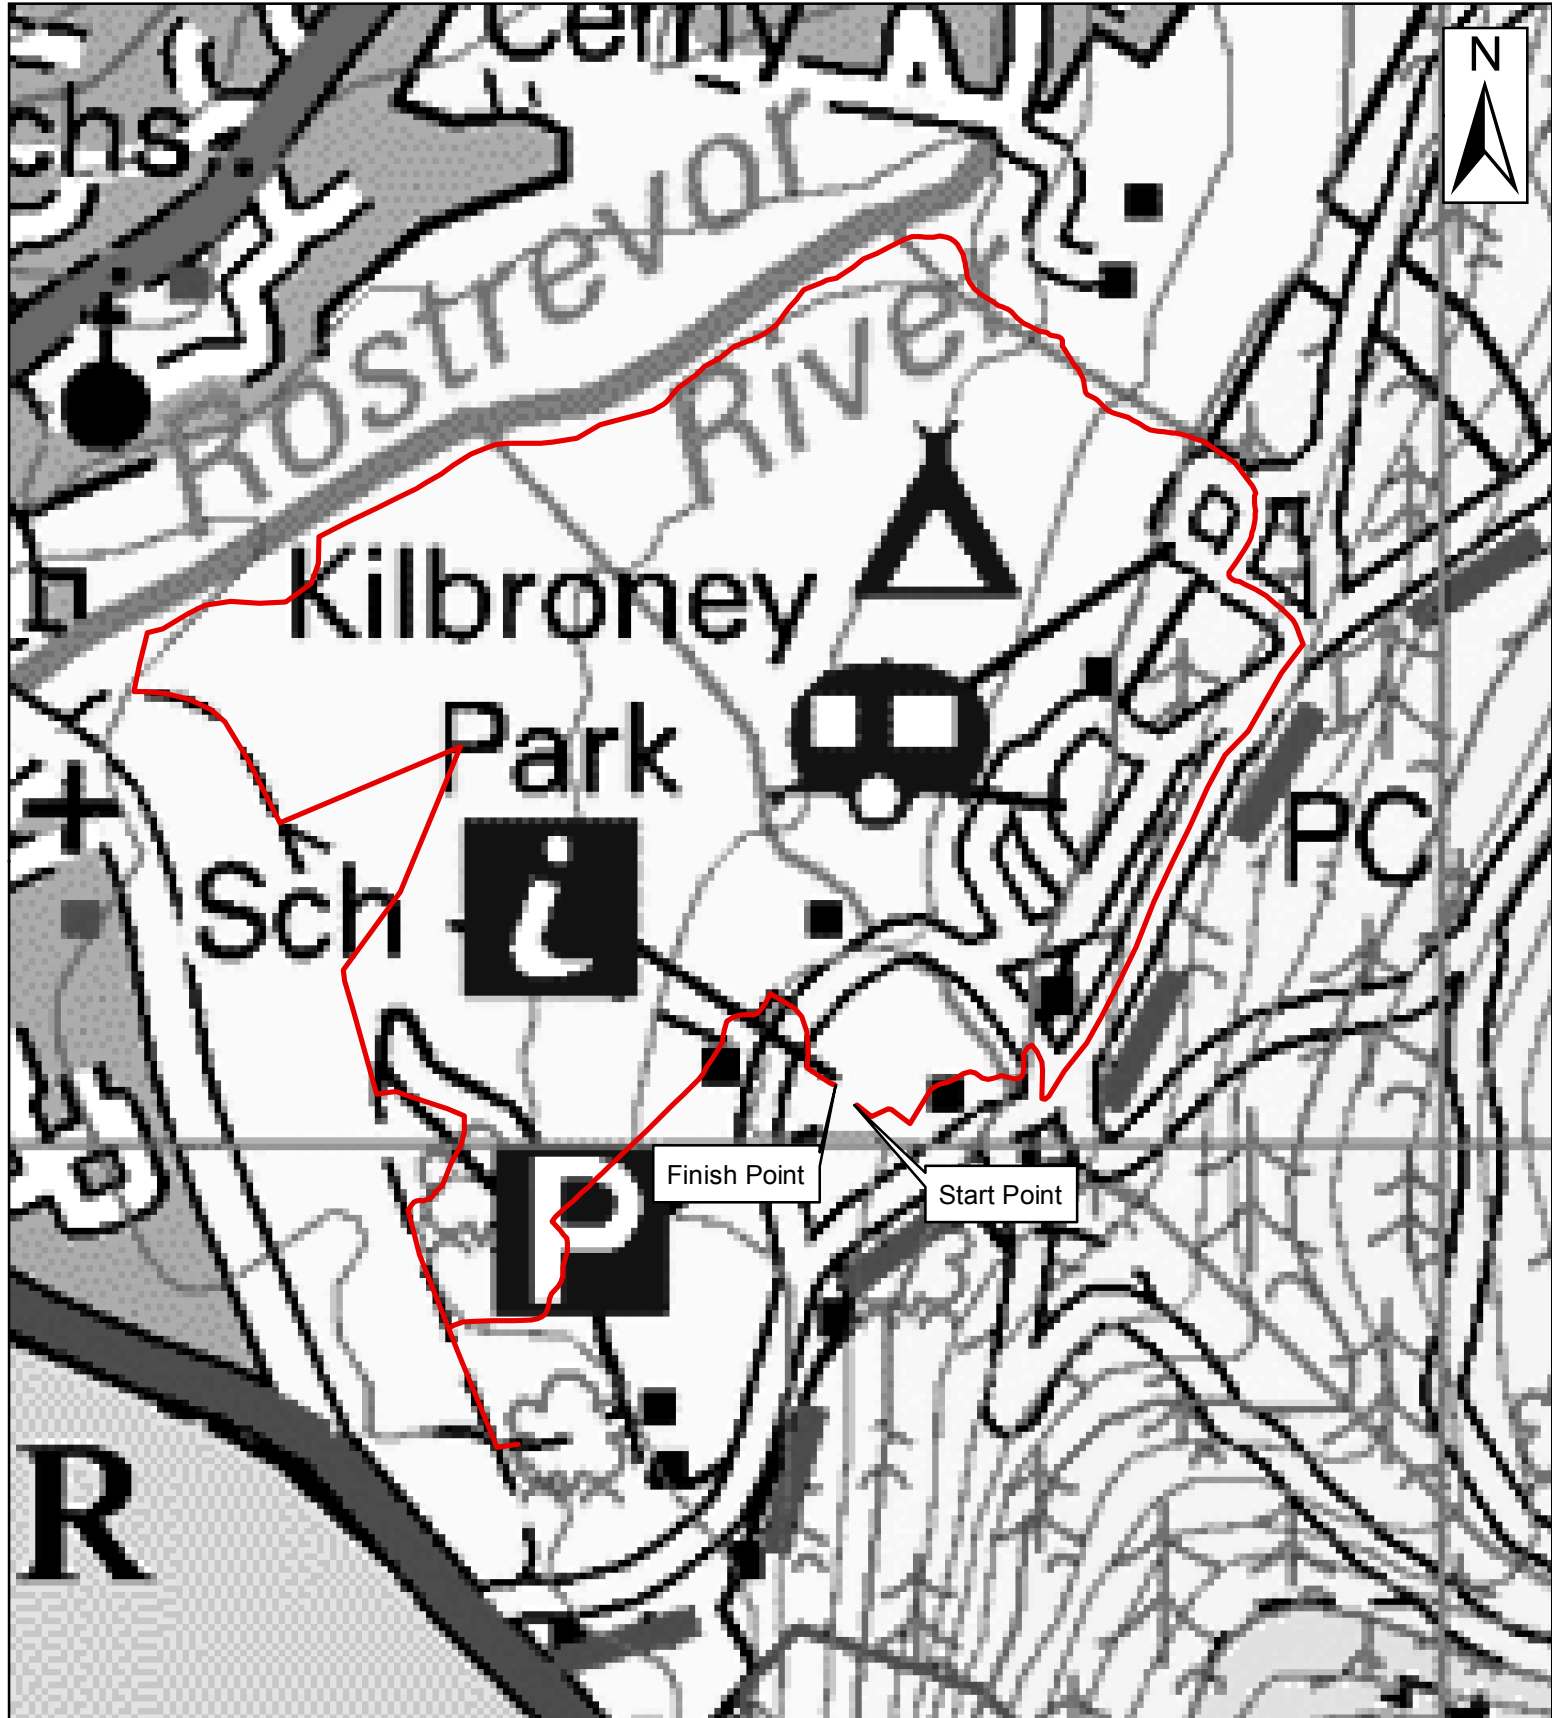

Kilbroney Tree Trail

1:5,000

0 75 150 300 Meters

WalkNI.com
*Your definitive guide to walking
in Northern Ireland*

This material is based upon Crown Copyright and is reproduced with the permission of Land & Property Services under delegated authority from the Controller of Her Majesty's Stationary Office, Crown Copyright and database rights, EMOU206.2. Northern Ireland Environment Agency Copyright 2012