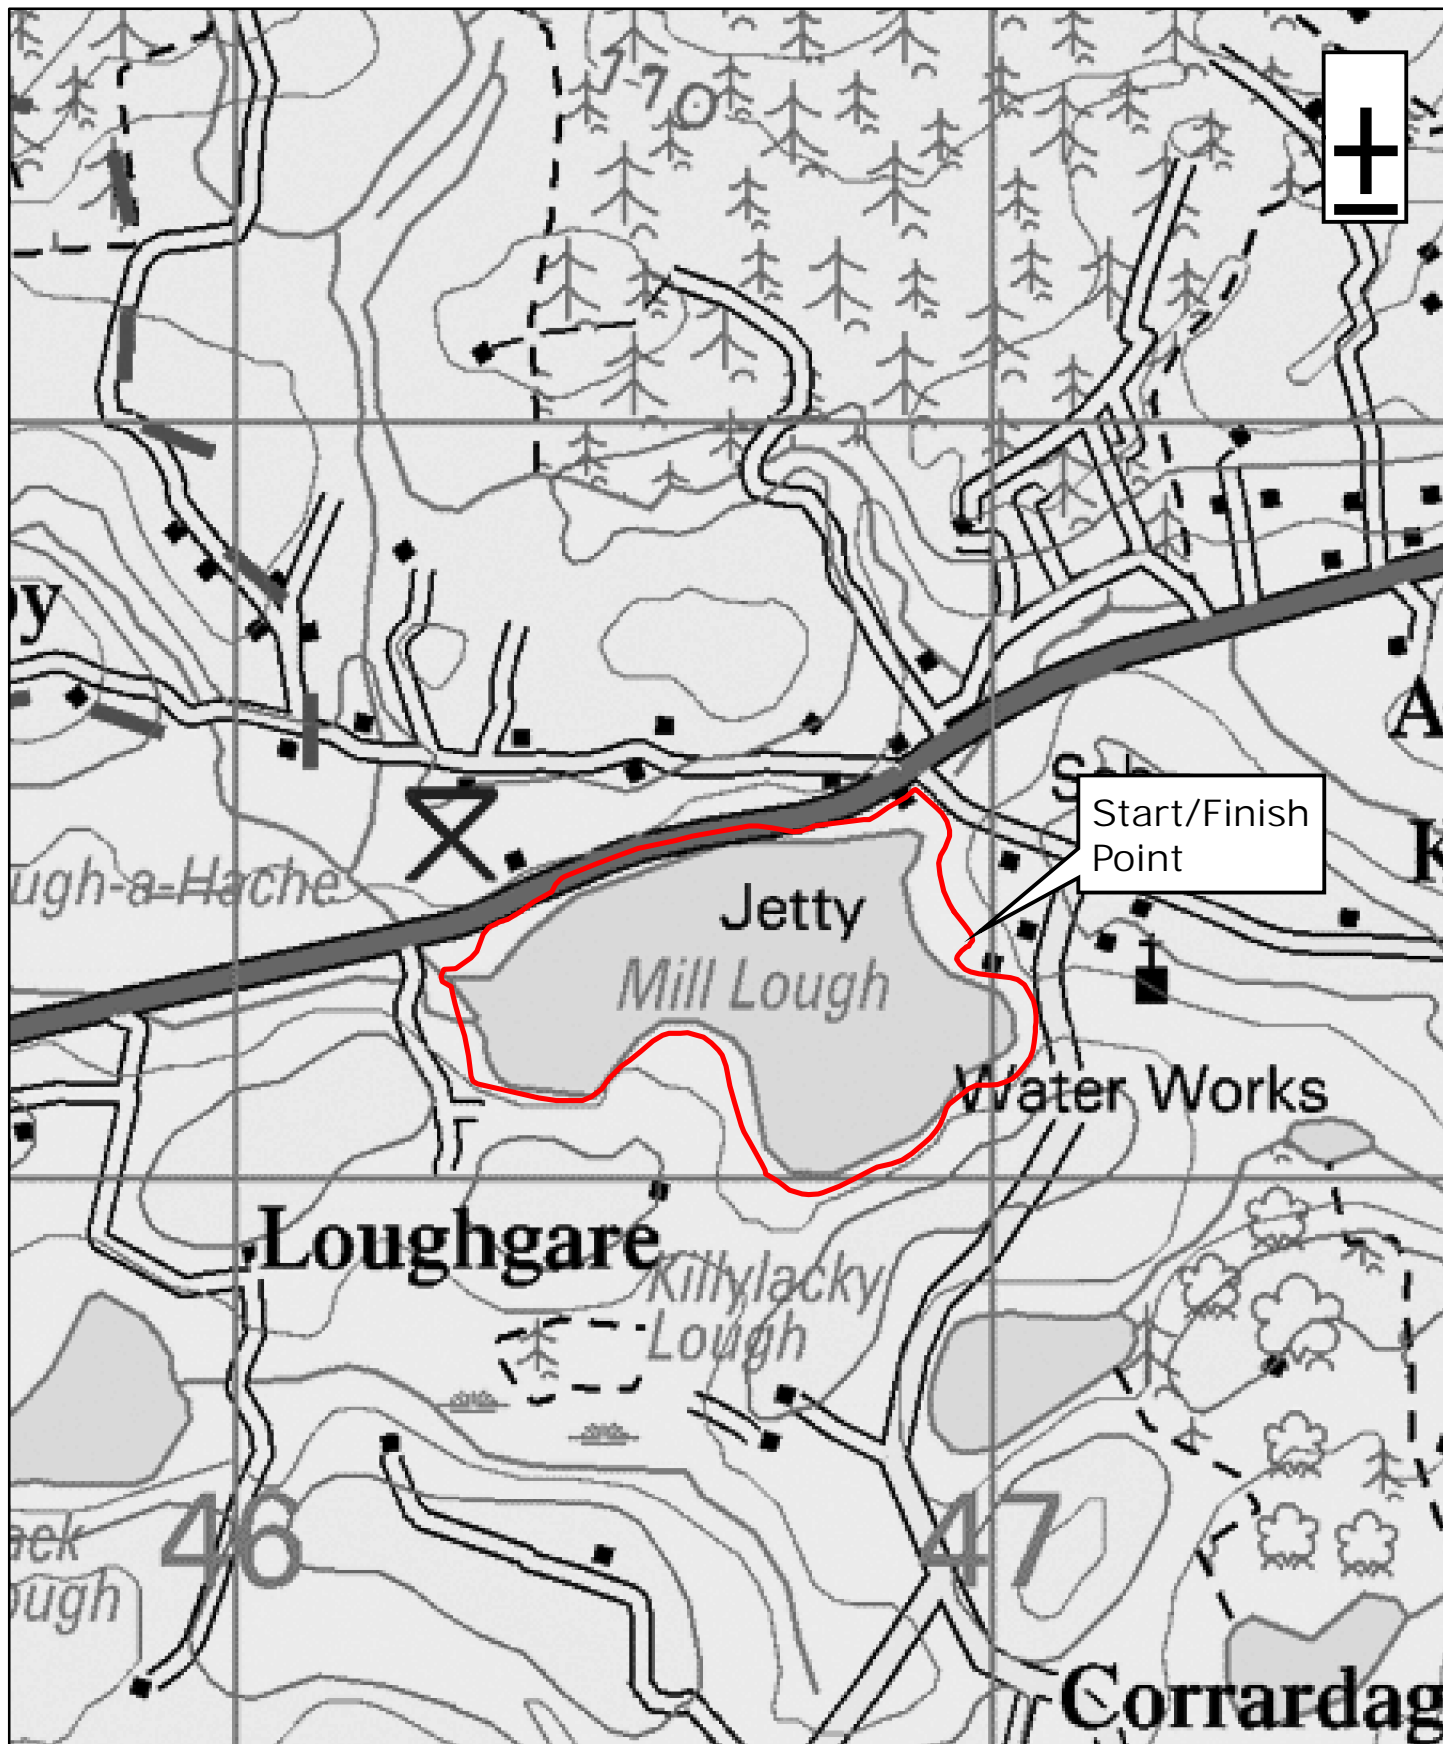

Killyfole Lough

1:10,000

WalkNI.com
Your definitive guide to walking
in Northern Ireland

This material is Crown Copyright and is reproduced with the permission of Land and Property Services under delegated authority from the Controller of Her Majesty's Stationary Office, © Crown copyright and database rights