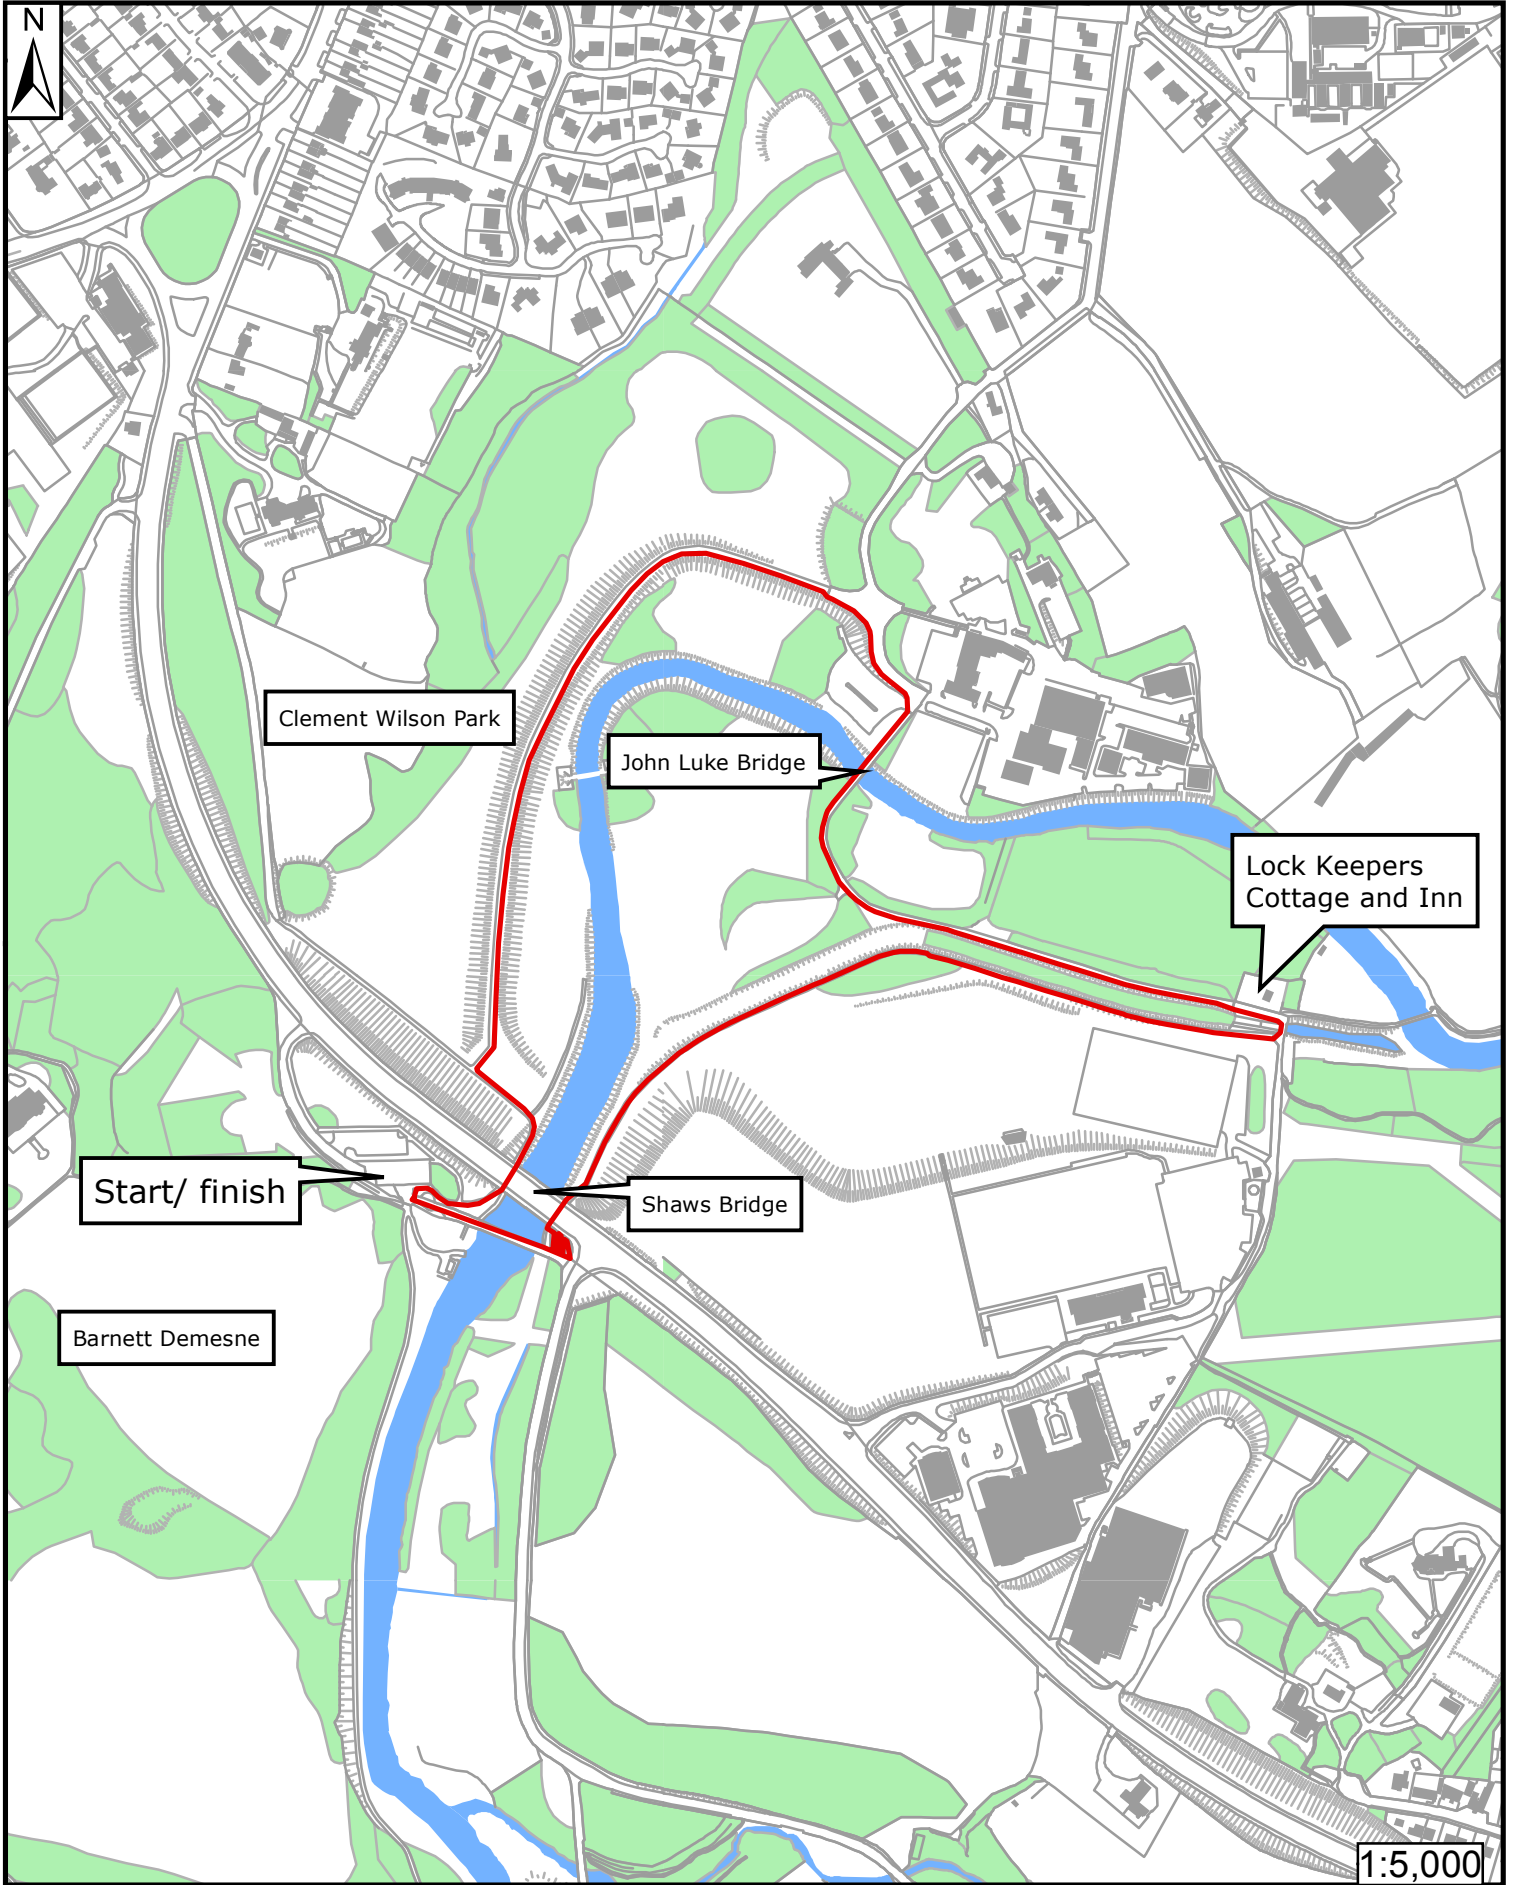

# Lagan Towpath - Shaws Bridge to Lock Keepers

**WalkNI.com**  
Your definitive guide to walking  
in Northern Ireland

0 0.075 0.15 Miles

This material is based upon Crown Copyright and is reproduced with the permission of Land & Property Services under delegated authority from the Controller of Her Majesty's Stationary Office, Crown Copyright and database rights, EMOU206.2.