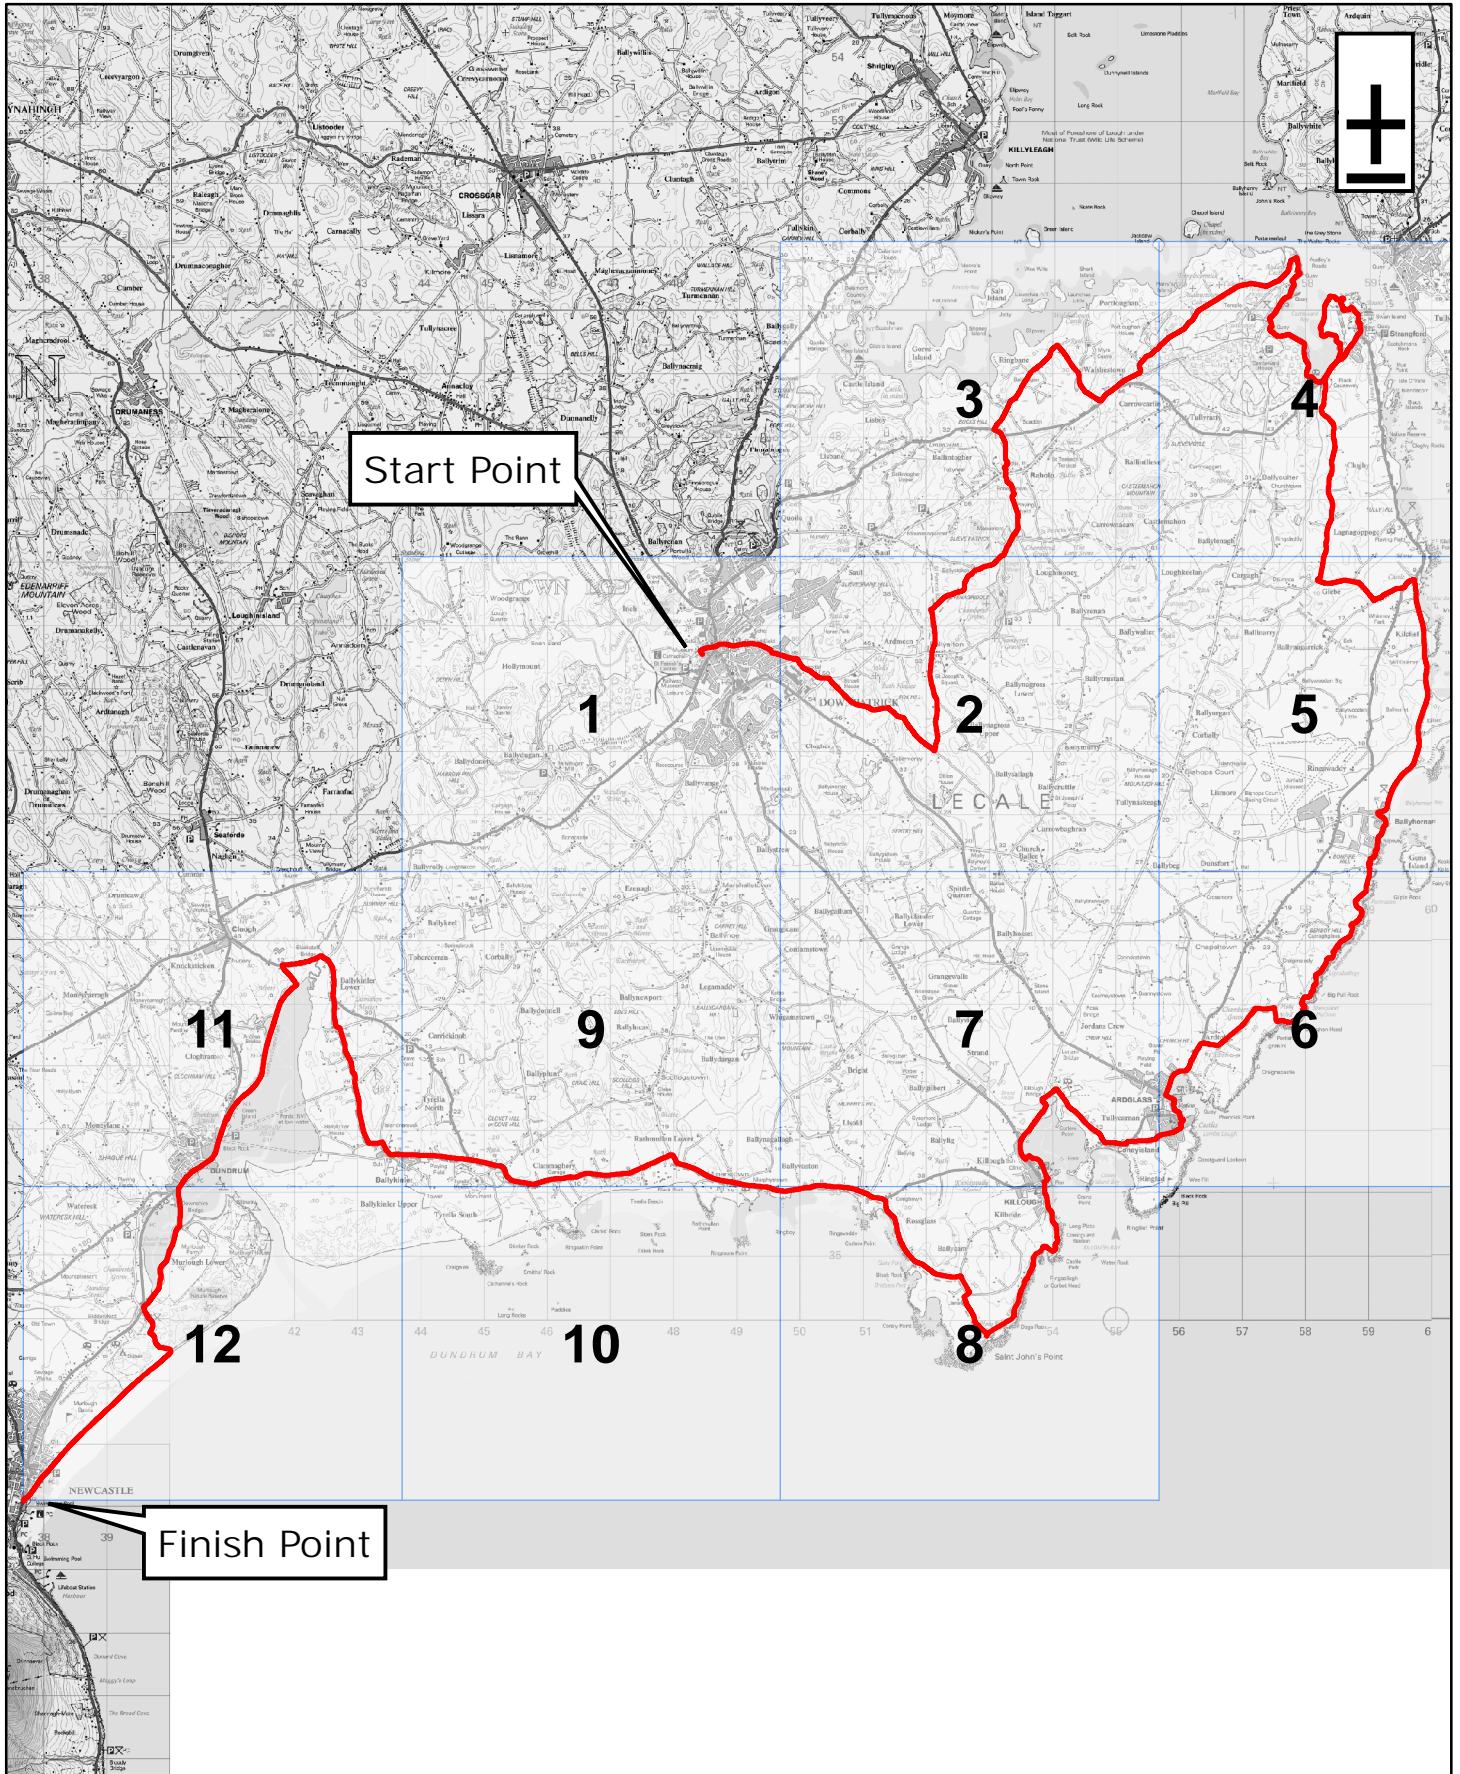

Lecale Way - Overview Map

1:120,000
WalkNI.com
Your definitive guide to walking
in Northern Ireland

This material is Crown Copyright and is reproduced with the permission of Land and Property Services under delegated authority from the Controller of Her Majesty's Stationary Office, © Crown copyright and database rights